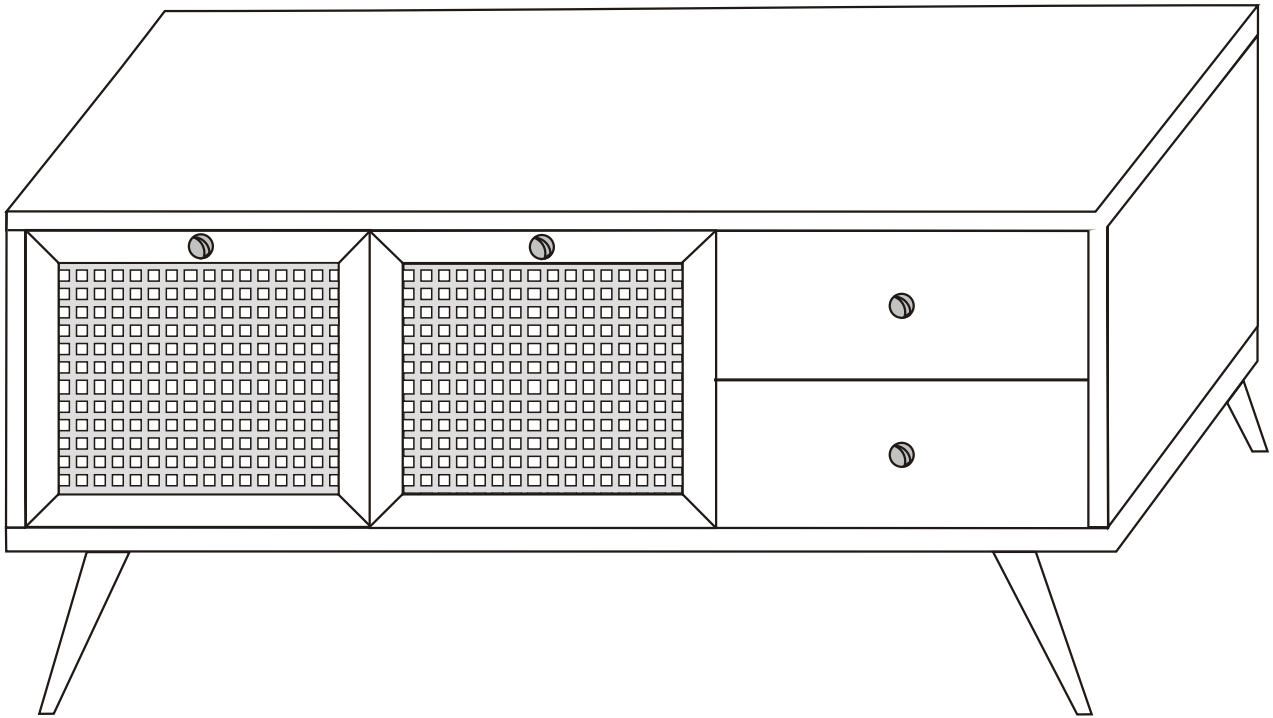

# PATARA 140

---

## Assembly Manual

---

**Kalune Design**  
Furniture

# PATARA 140

ATTENTION !!

Minifix is the main connection material used in Decortile products ,  
Before starting assembly , Please check the drawings below