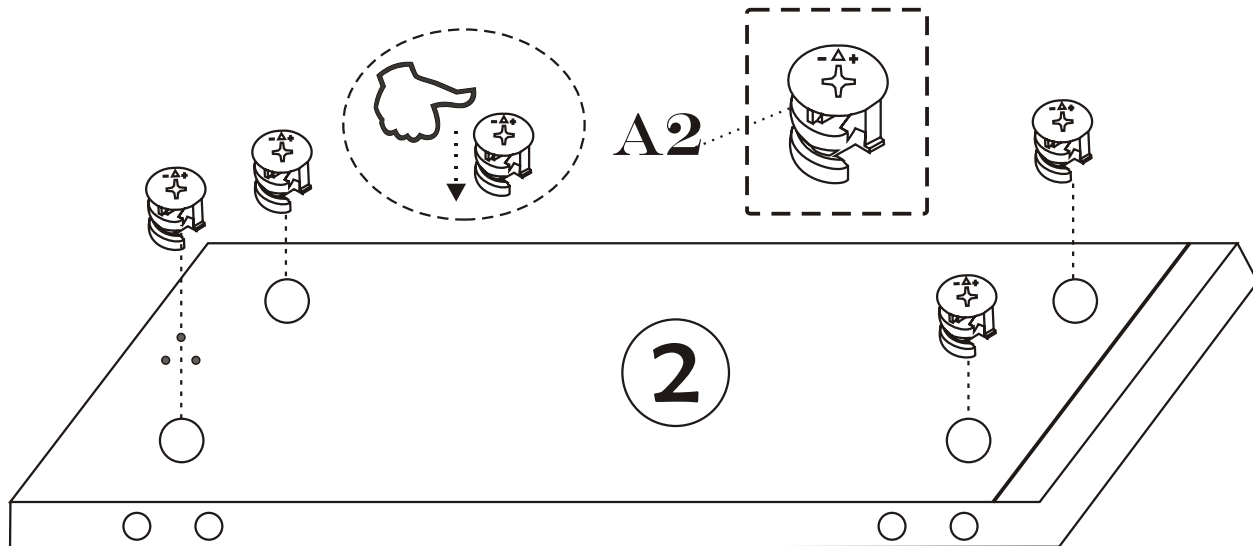

LETOON 140

Assembly Manual

Kalune Design
Furniture

LETOON 140

ATTENTION !!

Minifix is the main connection material used in Decortile products ,
Before starting assembly , Please check the drawings below

Accessory List

B10  4 X	A1 Minifix  16 X	A2 Minifix  16 X	A3  16 X	C8  4 X	
N20 3,5x18  16 X	C9  2 X	 2 X	C7  4 X	R22  4 X	
 2 X				GENERAL VIEW	

1

2

3

12

13

4

6