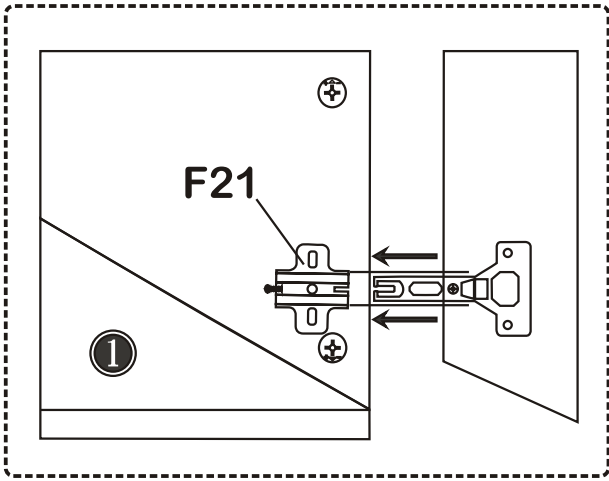

LETOON 140

Assembly Manual

Kalune Design
Furniture

LETOON 140

ATTENTION !!

Minifix is the main connection material used in Decortile products ,
Before starting assembly , Please check the drawings below

Accessory List

B10  4 X	A1 Minifix  16 X	A2 Minifix  16 X	A3  16 X	C8  4 X	
N20 3,5x18  16 X	C9  2 X	 2 X	C7  4 X	R22  4 X	
 2 X				GENERAL VIEW	

1

2

3

12

13

4

6