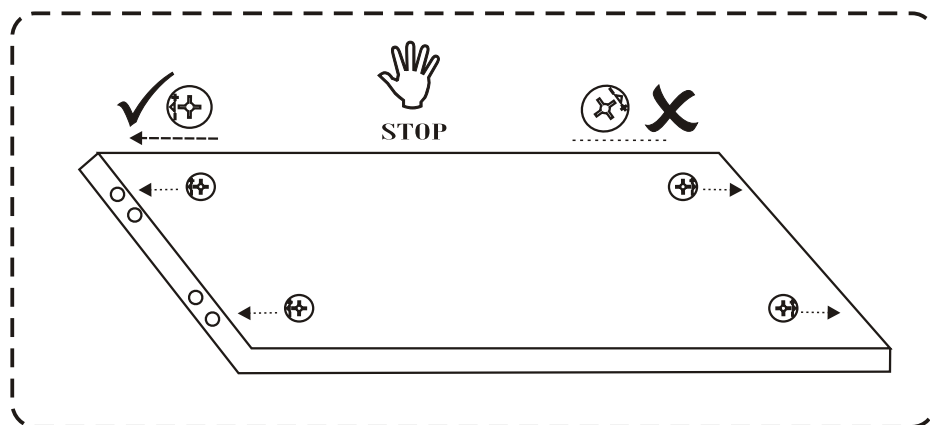

LETOON 140

Assembly Manual

Kalune Design
Furniture

LETOON 140

ATTENTION !!

Minifix is the main connection material used in Decortile products ,
Before starting assembly , Please check the drawings below

Accessory List

B10  4 X	A1 Minifix  16 X	A2 Minifix  16 X	A3  16 X	C8  4 X	
N20 3,5x18  16 X	C9  2 X	 2 X	C7  4 X	R22  4 X	
 2 X				GENERAL VIEW	

1

2

3

12

13

4

6