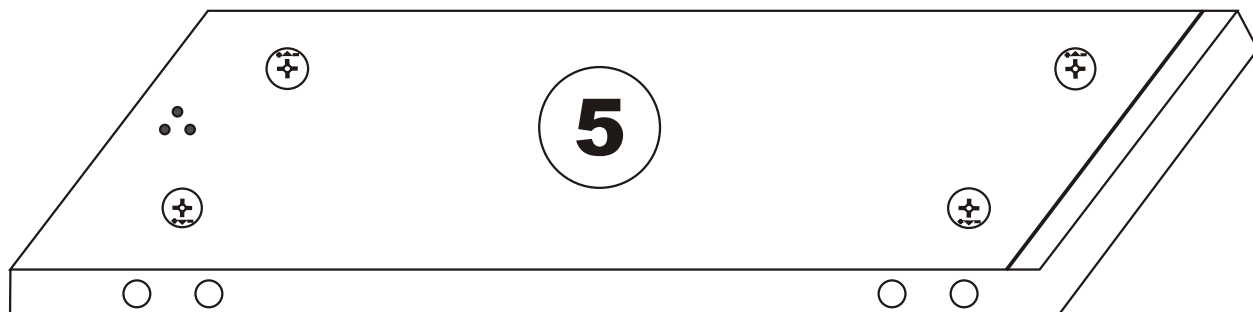

LETOON 140

Assembly Manual

Kalune Design
Furniture

LETOON 140

ATTENTION !!

Minifix is the main connection material used in Decortile products ,
Before starting assembly , Please check the drawings below

Accessory List

B10  4 X	A1 Minifix  16 X	A2 Minifix  16 X	A3  16 X	C8  4 X	
N20 3,5x18  16 X	C9  2 X	 2 X	C7  4 X	R22  4 X	
 2 X				GENERAL VIEW	

1

2

3

12

13

4

6