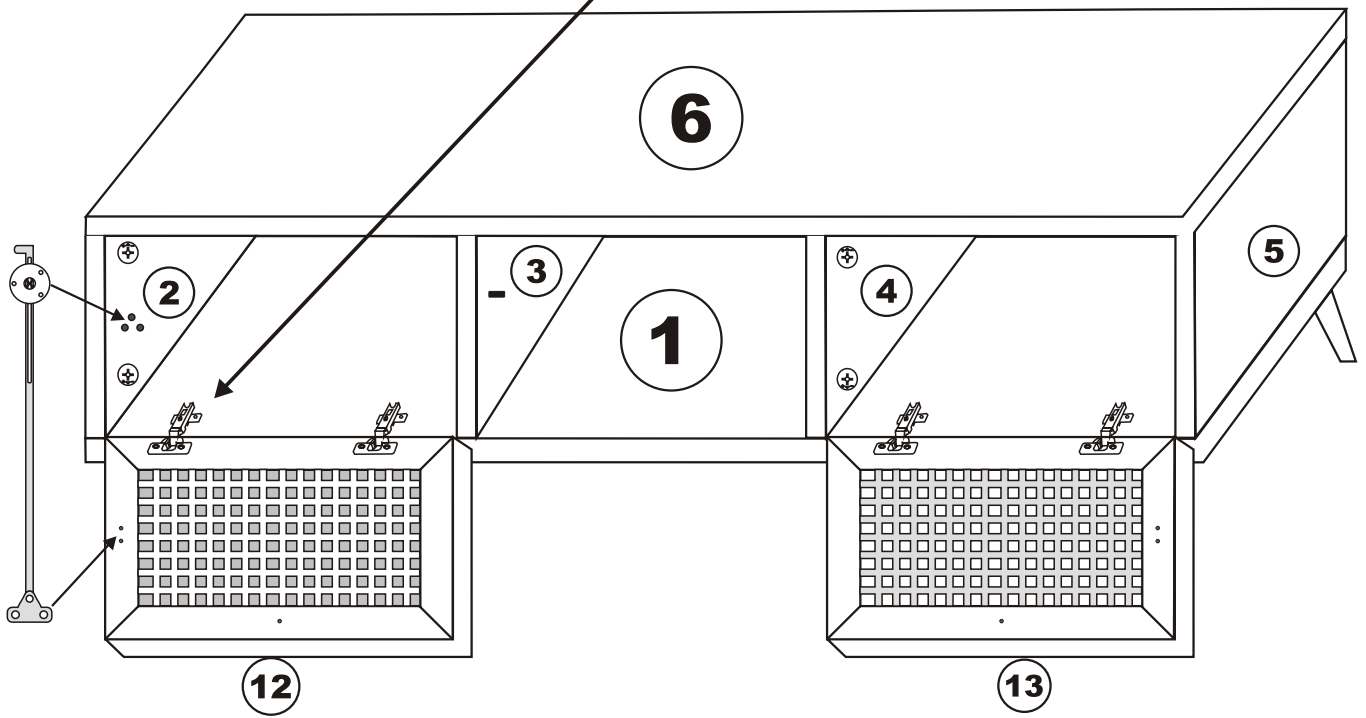

LETOON 140

Assembly Manual

Kalune Design
Furniture

LETOON 140

ATTENTION !!

Minifix is the main connection material used in Decortile products ,
Before starting assembly , Please check the drawings below

Accessory List

B10  4 X	A1 Minifix  16 X	A2 Minifix  16 X	A3  16 X	C8  4 X	
N20 3,5x18  16 X	C9  2 X	 2 X	C7  4 X	R22  4 X	
 2 X				GENERAL VIEW	

1

2

3

12

13

4

6