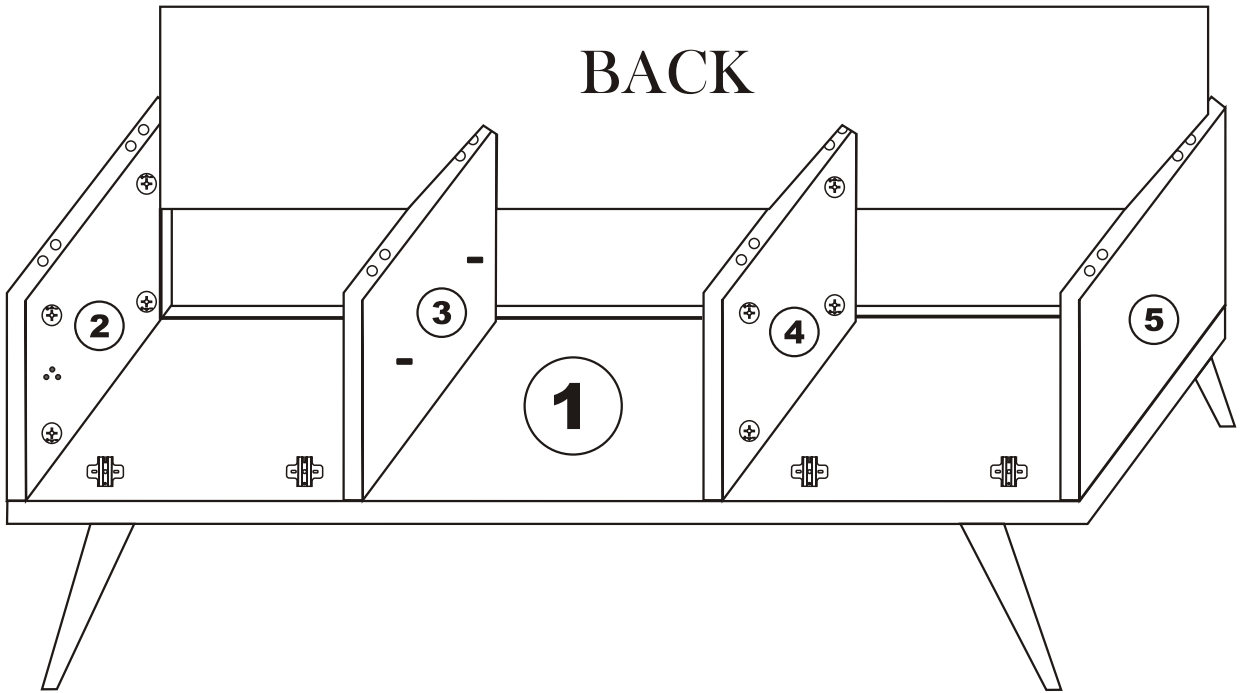

LETOON 140

Assembly Manual

Kalune Design
Furniture

LETOON 140

ATTENTION !!

Minifix is the main connection material used in Decortile products ,
Before starting assembly , Please check the drawings below

Accessory List

B10  4 X	A1 Minifix  16 X	A2 Minifix  16 X	A3  16 X	C8  4 X	
N20 3,5x18  16 X	C9  2 X	 2 X	C7  4 X	R22  4 X	
 2 X				GENERAL VIEW	

1

2

3

12

13

4

6