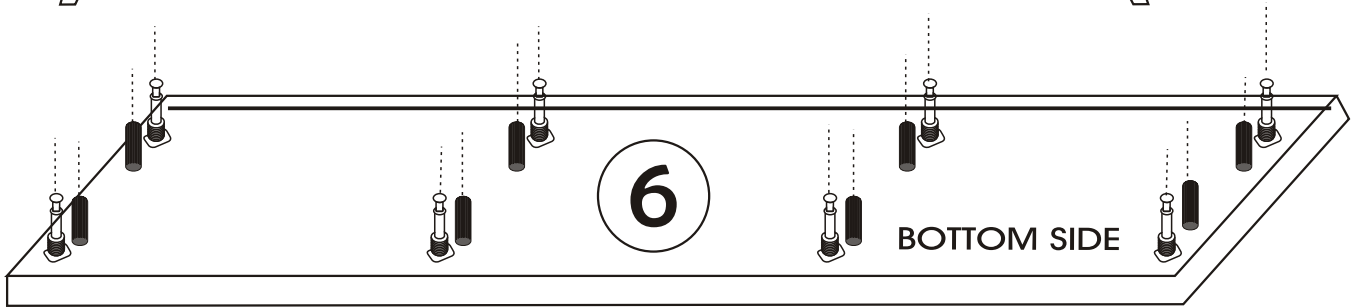

LETOON 140

Assembly Manual

Kalune Design
Furniture

LETOON 140

ATTENTION !!

Minifix is the main connection material used in Decortile products ,
Before starting assembly , Please check the drawings below

Accessory List

B10  4 X	A1 Minifix  16 X	A2 Minifix  16 X	A3  16 X	C8  4 X	
N20 3,5x18  16 X	C9  2 X	 2 X	C7  4 X	R22  4 X	
 2 X				GENERAL VIEW	

1

2

3

12

13

4

6