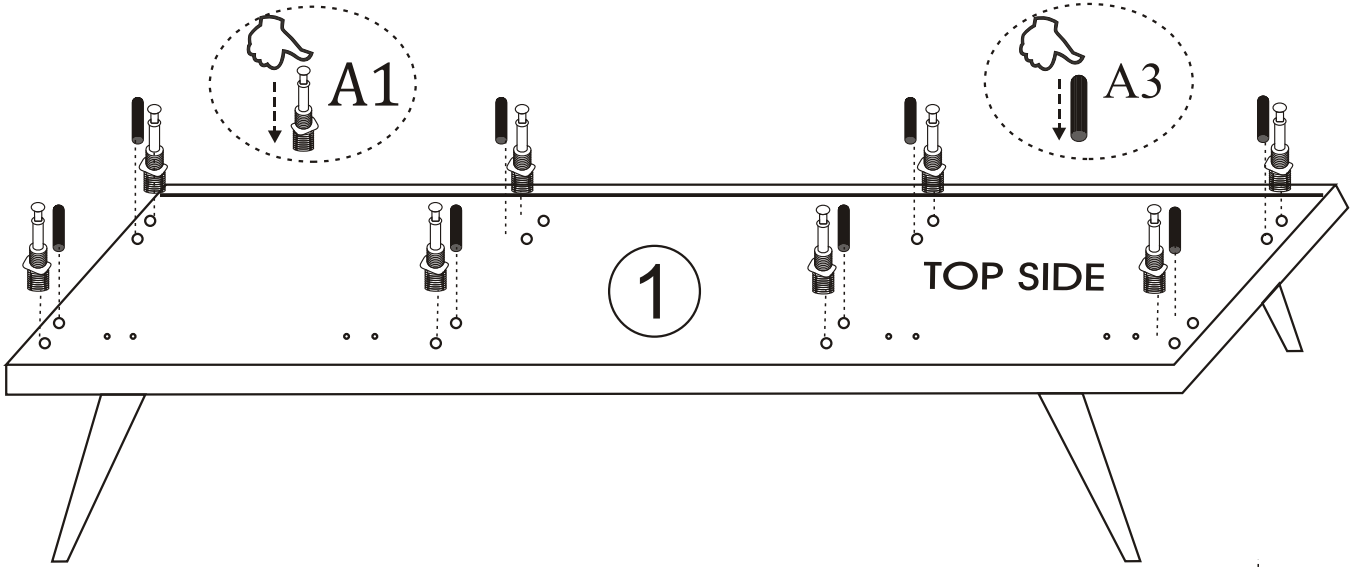

LETOON 140

Assembly Manual

Kalune Design
Furniture

LETOON 140

ATTENTION !!

Minifix is the main connection material used in Decortile products ,
Before starting assembly , Please check the drawings below

Accessory List

B10  4 X	A1 Minifix  16 X	A2 Minifix  16 X	A3  16 X	C8  4 X	
N20 3,5x18  16 X	C9  2 X	 2 X	C7  4 X	R22  4 X	
 2 X				GENERAL VIEW	

1

2

3

12

13

4

6