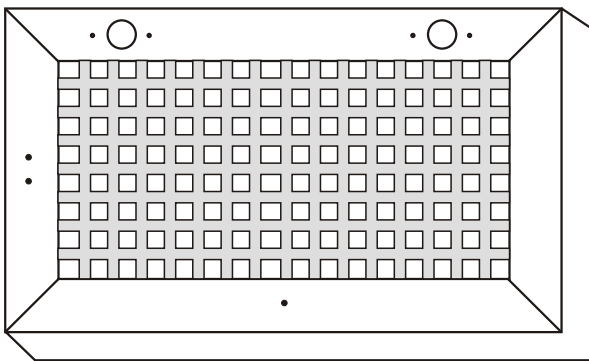

LETOON 140

Assembly Manual

Kalune Design
Furniture

LETOON 140

ATTENTION !!

Minifix is the main connection material used in Decortile products ,
Before starting assembly , Please check the drawings below

Accessory List

B10  4 X	A1 Minifix  16 X	A2 Minifix  16 X	A3  16 X	C8  4 X	
N20 3,5x18  16 X	C9  2 X	 2 X	C7  4 X	R22  4 X	
 2 X				GENERAL VIEW	

1

2

3

12

13

4

6