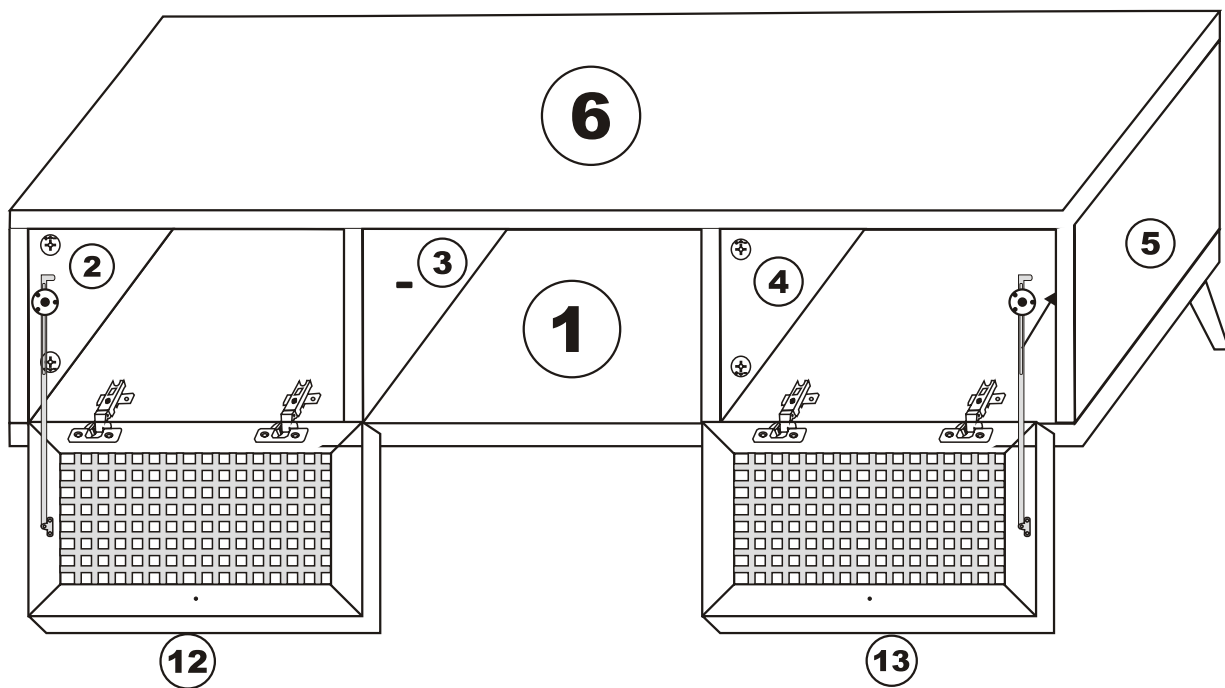

LETOON 140

Assembly Manual

Kalune Design
Furniture

LETOON 140

ATTENTION !!

Minifix is the main connection material used in Decortile products ,
Before starting assembly , Please check the drawings below

Accessory List

B10  4 X	A1 Minifix  16 X	A2 Minifix  16 X	A3  16 X	C8  4 X	
N20 3,5x18  16 X	C9  2 X	 2 X	C7  4 X	R22  4 X	
 2 X				GENERAL VIEW	

1

2

3

12

13

4

6