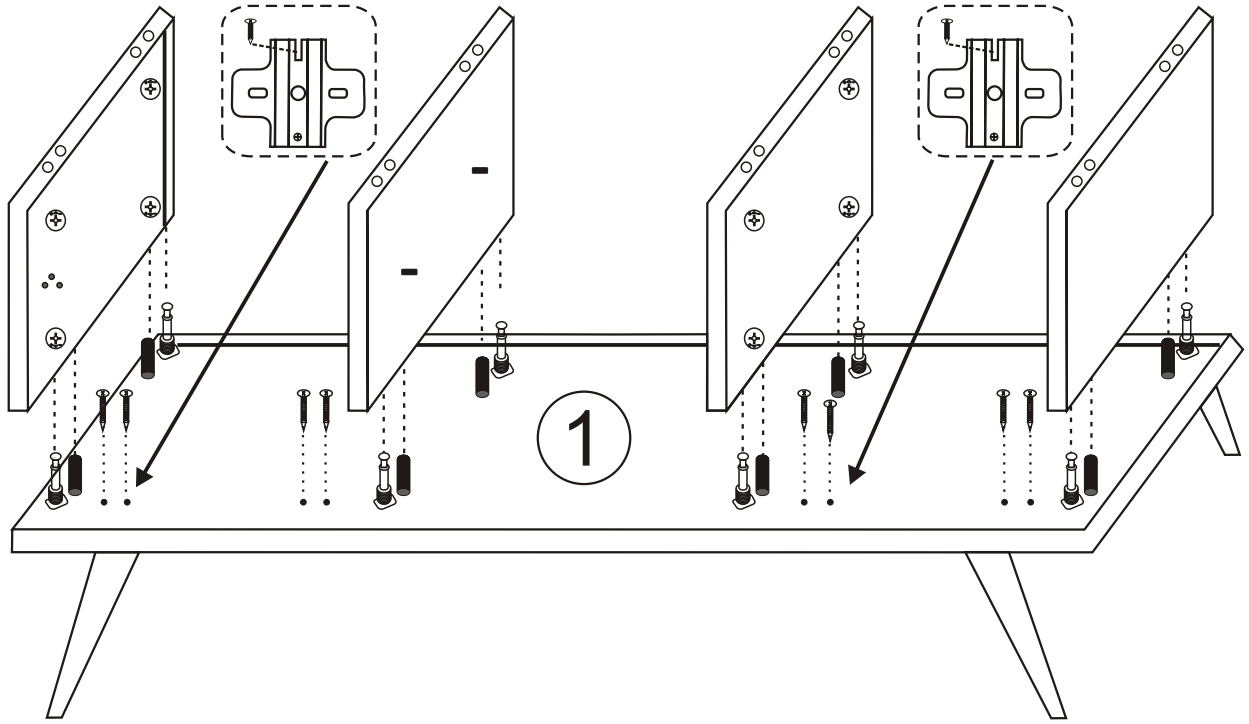

LETOON 140

Assembly Manual

Kalune Design
Furniture

LETOON 140

ATTENTION !!

Minifix is the main connection material used in Decortile products ,
Before starting assembly , Please check the drawings below

Accessory List

B10  4 X	A1 Minifix  16 X	A2 Minifix  16 X	A3  16 X	C8  4 X	
N20 3,5x18  16 X	C9  2 X	 2 X	C7  4 X	R22  4 X	
 2 X				GENERAL VIEW	

1

2

3

12

13

4

6