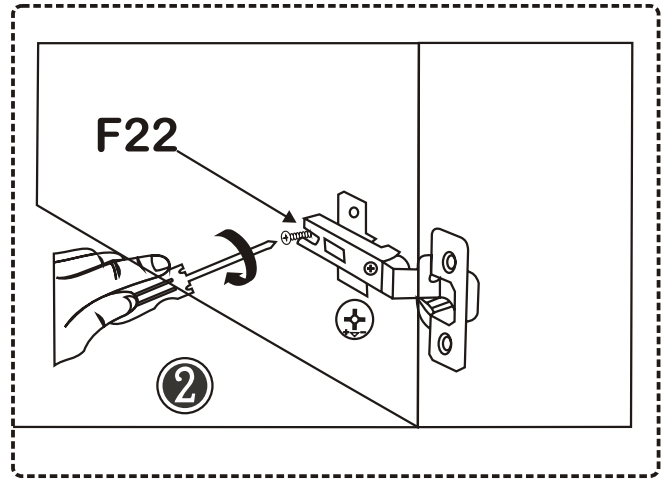

LETOON 140

Assembly Manual

Kalune Design
Furniture

LETOON 140

ATTENTION !!

Minifix is the main connection material used in Decortile products ,
Before starting assembly , Please check the drawings below

Accessory List

B10  4 X	A1 Minifix  16 X	A2 Minifix  16 X	A3  16 X	C8  4 X	
N20 3,5x18  16 X	C9  2 X	 2 X	C7  4 X	R22  4 X	
 2 X				GENERAL VIEW	

1

2

3

12

13

4

6