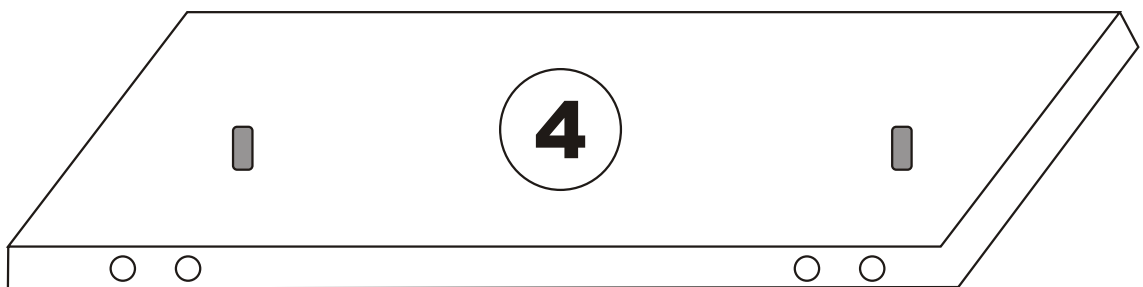

LETOON 140

Assembly Manual

Kalune Design
Furniture

LETOON 140

ATTENTION !!

Minifix is the main connection material used in Decortile products ,
Before starting assembly , Please check the drawings below

Accessory List

B10  4 X	A1 Minifix  16 X	A2 Minifix  16 X	A3  16 X	C8  4 X	
N20 3,5x18  16 X	C9  2 X	 2 X	C7  4 X	R22  4 X	
 2 X				GENERAL VIEW	

1

2

3

12

13

4

6