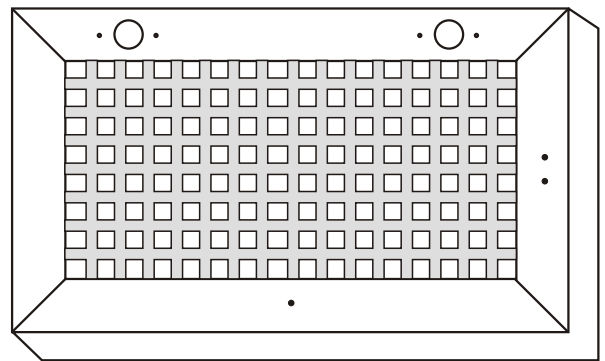

LETOON 140

Assembly Manual

Kalune Design
Furniture

LETOON 140

ATTENTION !!

Minifix is the main connection material used in Decortile products ,
Before starting assembly , Please check the drawings below

Accessory List

B10  4 X	A1 Minifix  16 X	A2 Minifix  16 X	A3  16 X	C8  4 X	
N20 3,5x18  16 X	C9  2 X	 2 X	C7  4 X	R22  4 X	
 2 X				GENERAL VIEW	

1

2

3

12

13

4

6