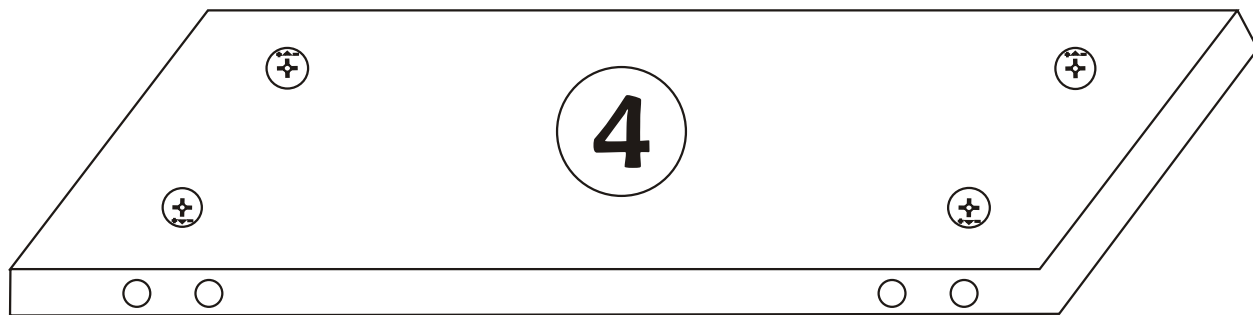

LETOON 140

Assembly Manual

Kalune Design
Furniture

LETOON 140

ATTENTION !!

Minifix is the main connection material used in Decortile products ,
Before starting assembly , Please check the drawings below

Accessory List

B10  4 X	A1 Minifix  16 X	A2 Minifix  16 X	A3  16 X	C8  4 X	
N20 3,5x18  16 X	C9  2 X	 2 X	C7  4 X	R22  4 X	
 2 X				GENERAL VIEW	

1

2

3

12

13

4

6