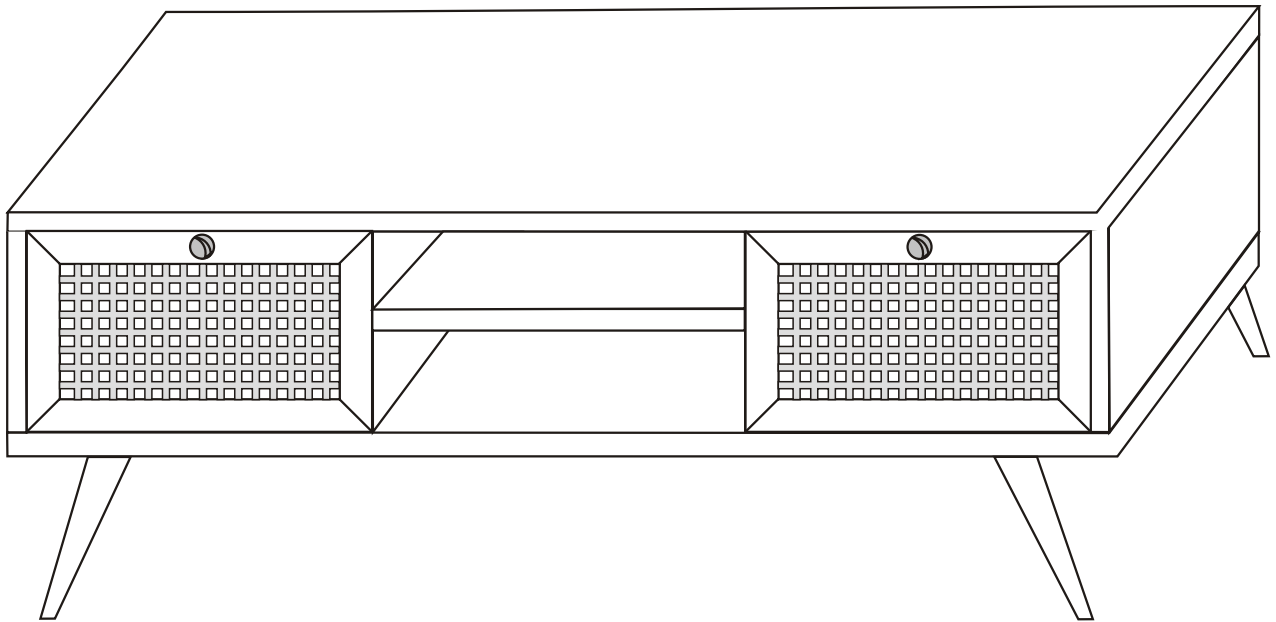

LETOON 140

Assembly Manual

Kalune Design
Furniture

LETOON 140

ATTENTION !!

Minifix is the main connection material used in Decortile products ,
Before starting assembly , Please check the drawings below

Accessory List

B10  4 X	A1 Minifix  16 X	A2 Minifix  16 X	A3  16 X	C8  4 X	
N20 3,5x18  16 X	C9  2 X	 2 X	C7  4 X	R22  4 X	
 2 X				GENERAL VIEW	

1

2

3

12

13

4

6