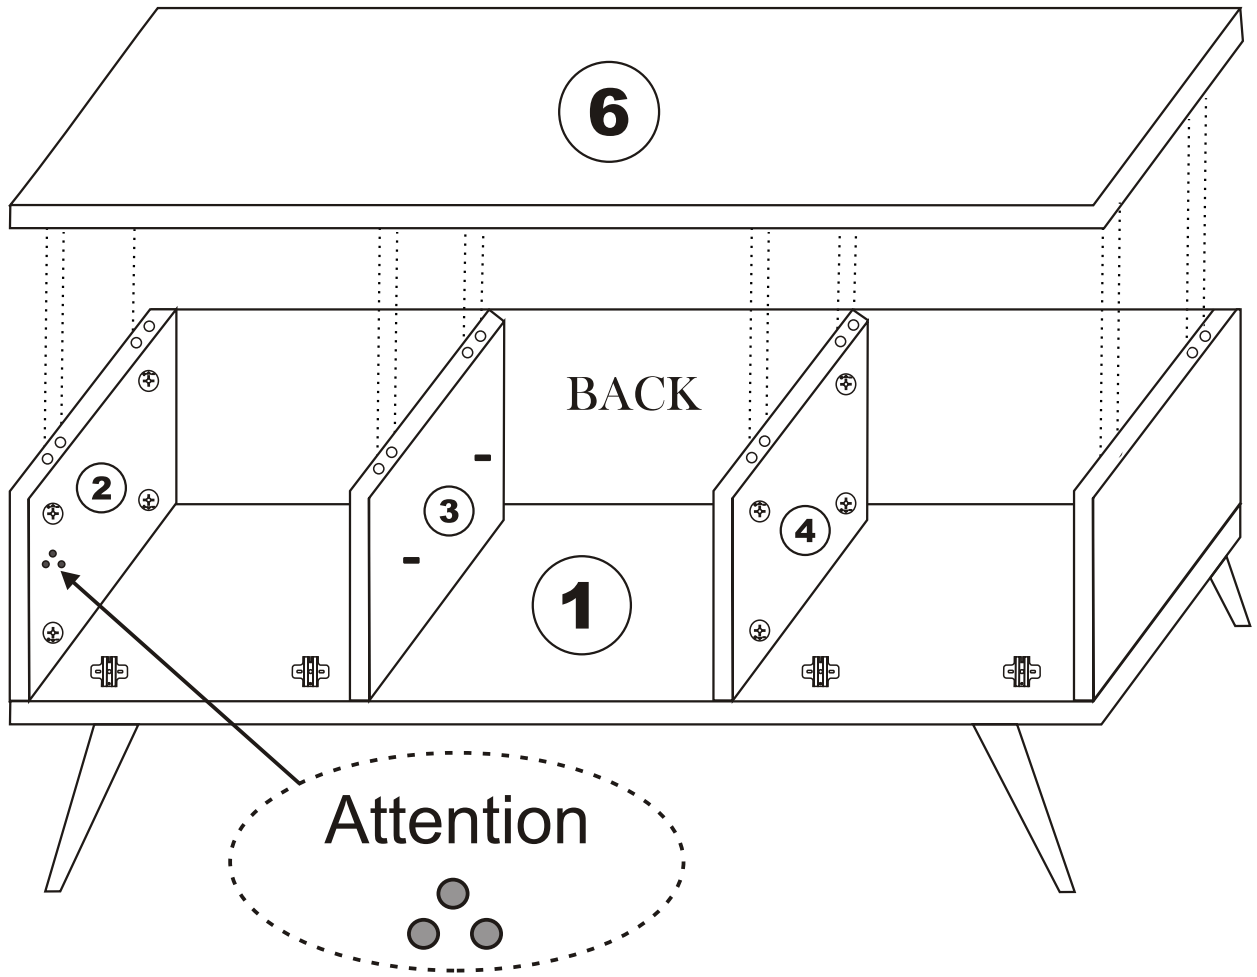

LETOON 140

Assembly Manual

Kalune Design
Furniture

LETOON 140

ATTENTION !!

Minifix is the main connection material used in Decortile products ,
Before starting assembly , Please check the drawings below

Accessory List

B10  4 X	A1 Minifix  16 X	A2 Minifix  16 X	A3  16 X	C8  4 X	
N20 3,5x18  16 X	C9  2 X	 2 X	C7  4 X	R22  4 X	
 2 X				GENERAL VIEW	

1

2

3

12

13

4

6