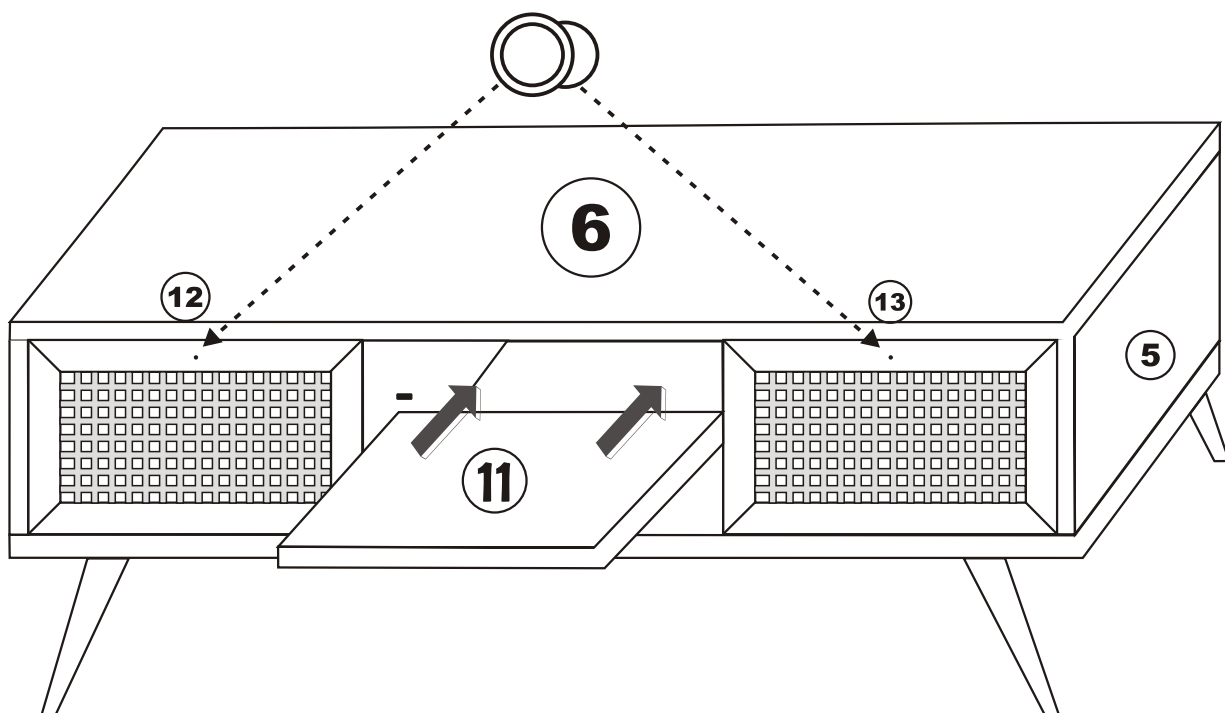

LETOON 140

Assembly Manual

Kalune Design
Furniture

LETOON 140

ATTENTION !!

Minifix is the main connection material used in Decortile products ,
Before starting assembly , Please check the drawings below

Accessory List

B10  4 X	A1 Minifix  16 X	A2 Minifix  16 X	A3  16 X	C8  4 X	
N20 3,5x18  16 X	C9  2 X	 2 X	C7  4 X	R22  4 X	
 2 X				GENERAL VIEW	

1

2

3

12

13

4

6