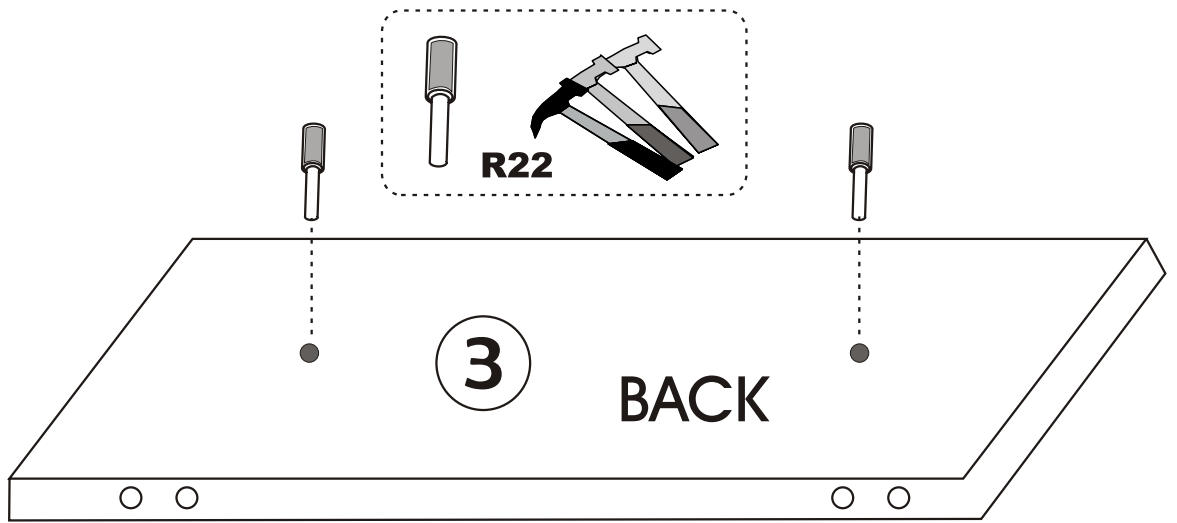

LETOON 140

Assembly Manual

Kalune Design
Furniture

LETOON 140

ATTENTION !!

Minifix is the main connection material used in Decortile products ,
Before starting assembly , Please check the drawings below

Accessory List

B10  4 X	A1 Minifix  16 X	A2 Minifix  16 X	A3  16 X	C8  4 X	
N20 3,5x18  16 X	C9  2 X	 2 X	C7  4 X	R22  4 X	
 2 X				GENERAL VIEW	

1

2

3

12

13

4

6