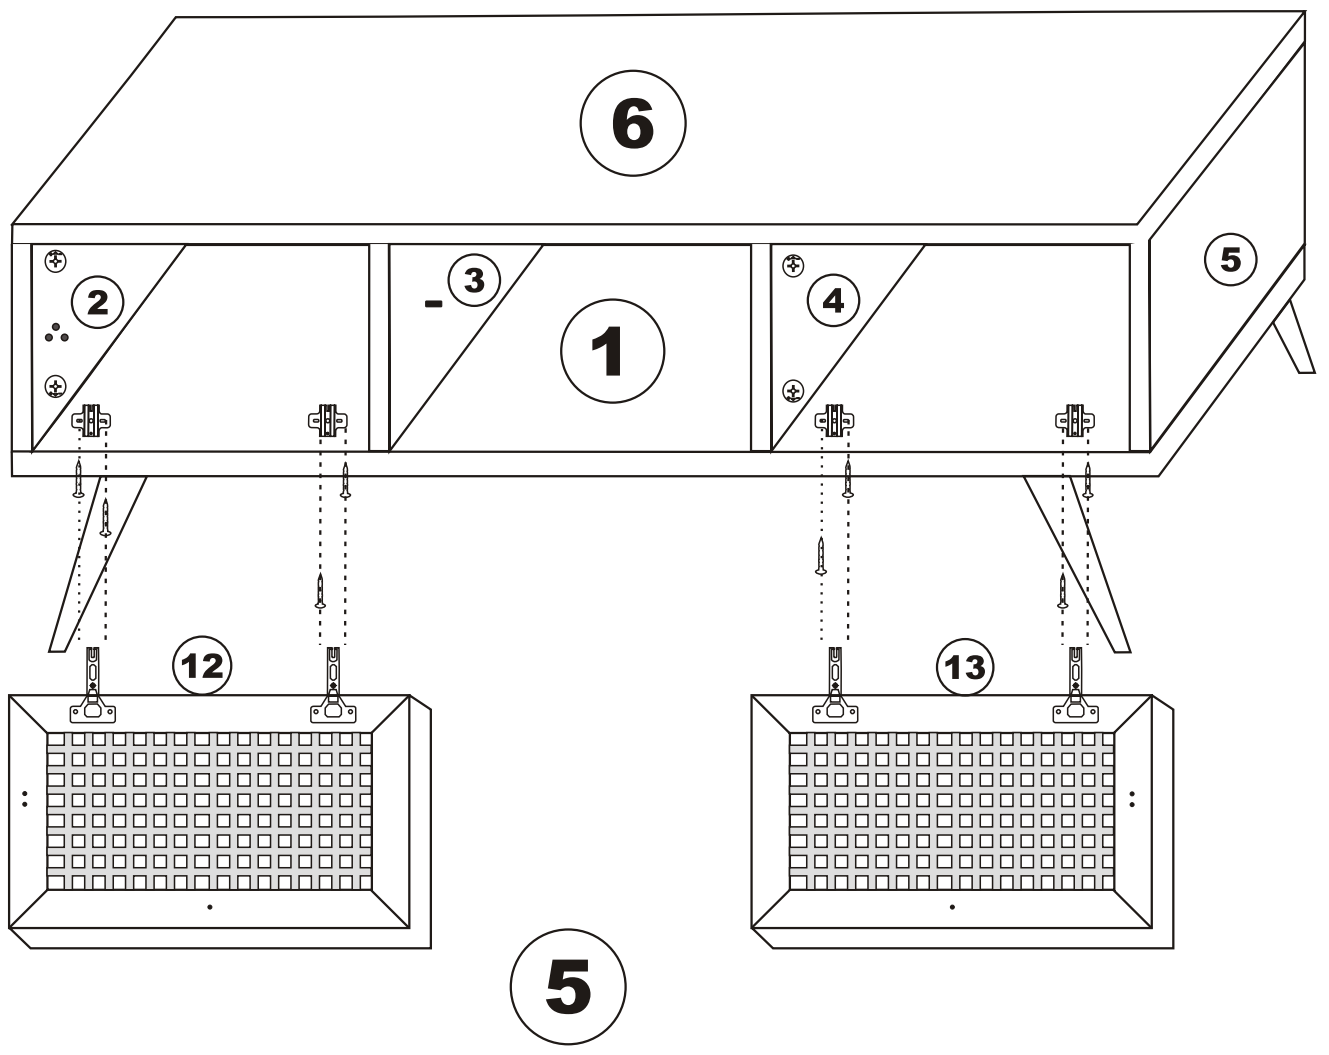

LETOON 140

Assembly Manual

Kalune Design
Furniture

LETOON 140

ATTENTION !!

Minifix is the main connection material used in Decortile products ,
Before starting assembly , Please check the drawings below

Accessory List

B10  4 X	A1 Minifix  16 X	A2 Minifix  16 X	A3  16 X	C8  4 X	
N20 3,5x18  16 X	C9  2 X	 2 X	C7  4 X	R22  4 X	
 2 X				GENERAL VIEW	

1

2

3

12

13

4

6