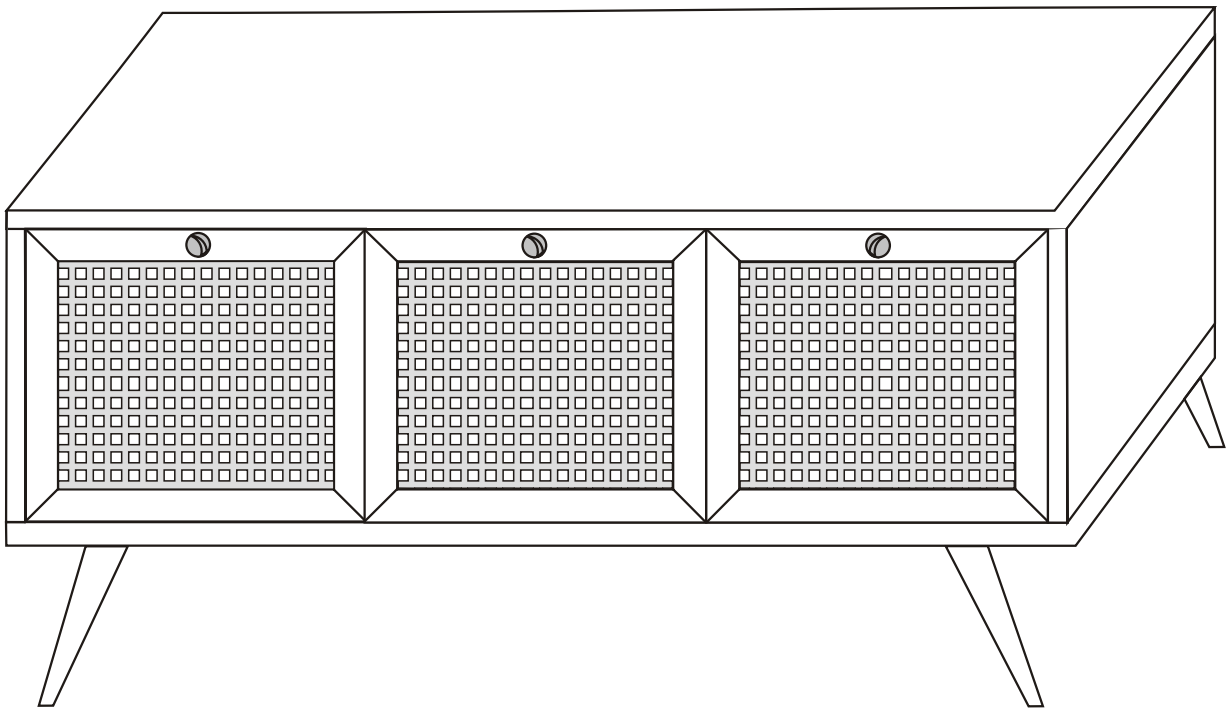

LIKYA -140

Assembly Manual

Kalune Design
Furniture

LIKYA -140

ATTENTION !!

Minifix is the main connection material used in Decortile products ,
Before starting assembly , Please check the drawings below

Accessory List

| | | | | |
|---|---|---|--|--|
| B10  4 X | A1 Minifix  16 X | A2 Minifix  16 X | A3  16 X | C7  6 X |
| N20 3,5x18  40 X | C9  3 X |  3 X | C7  6 X | C8  6 X |
|  |  3 X | | | GENERAL VIEW |

1

2

Attention