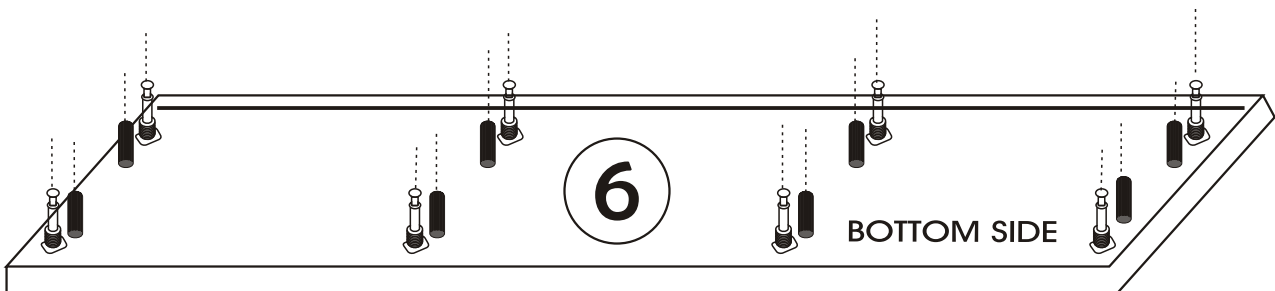

LIKYA -140

Assembly Manual

Kalune Design
Furniture

LIKYA -140

ATTENTION !!

Minifix is the main connection material used in Decortile products ,
Before starting assembly , Please check the drawings below

Accessory List

| | | | | |
|---|---|---|--|--|
| B10  4 X | A1 Minifix  16 X | A2 Minifix  16 X | A3  16 X | C7  6 X |
| N20 3,5x18  40 X | C9  3 X |  3 X | C7  6 X | C8  6 X |
|  |  3 X | | | GENERAL VIEW |

1

2

Attention