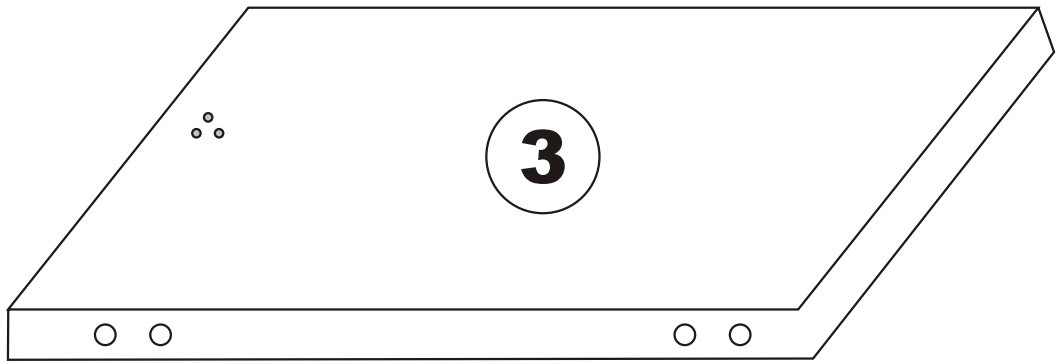

LIKYA -140

Assembly Manual

Kalune Design
Furniture

LIKYA -140

ATTENTION !!

Minifix is the main connection material used in Decortile products ,
Before starting assembly , Please check the drawings below

Accessory List

| | | | | |
|---|---|---|--|--|
| B10  4 X | A1 Minifix  16 X | A2 Minifix  16 X | A3  16 X | C7  6 X |
| N20 3,5x18  40 X | C9  3 X |  3 X | C7  6 X | C8  6 X |
|  |  3 X | | | GENERAL VIEW |

1

2

Attention