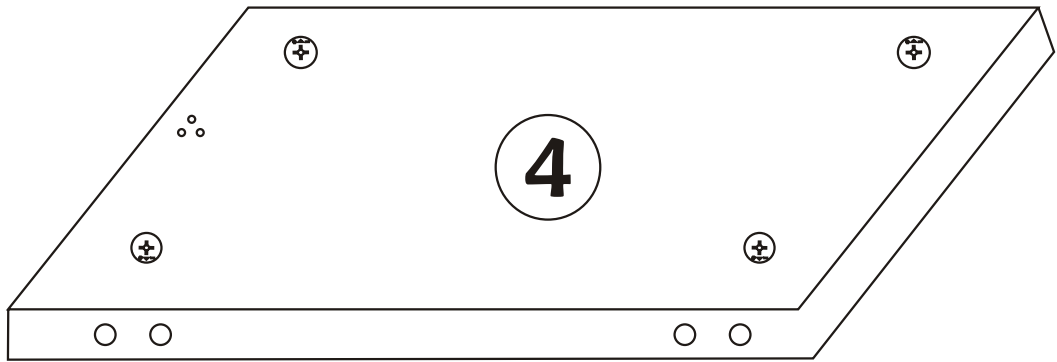

LIKYA -140

Assembly Manual

Kalune Design
Furniture

LIKYA -140

ATTENTION !!

Minifix is the main connection material used in Decortile products ,
Before starting assembly , Please check the drawings below

Accessory List

| | | | | |
|---|---|---|--|--|
| B10  4 X | A1 Minifix  16 X | A2 Minifix  16 X | A3  16 X | C7  6 X |
| N20 3,5x18  40 X | C9  3 X |  3 X | C7  6 X | C8  6 X |
|  |  3 X | | | GENERAL VIEW |

1

2

Attention