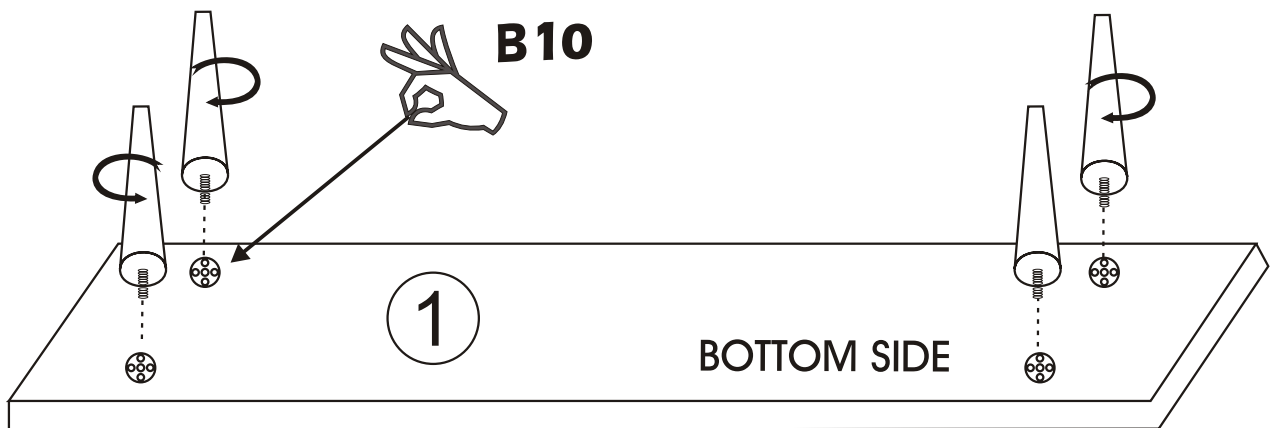

LIKYA -140

Assembly Manual

Kalune Design
Furniture

LIKYA -140

ATTENTION !!

Minifix is the main connection material used in Decortile products ,
Before starting assembly , Please check the drawings below

Accessory List

| | | | | |
|---|---|---|--|--|
| B10  4 X | A1 Minifix  16 X | A2 Minifix  16 X | A3  16 X | C7  6 X |
| N20 3,5x18  40 X | C9  3 X |  3 X | C7  6 X | C8  6 X |
|  |  3 X | | | GENERAL VIEW |

1

2

Attention