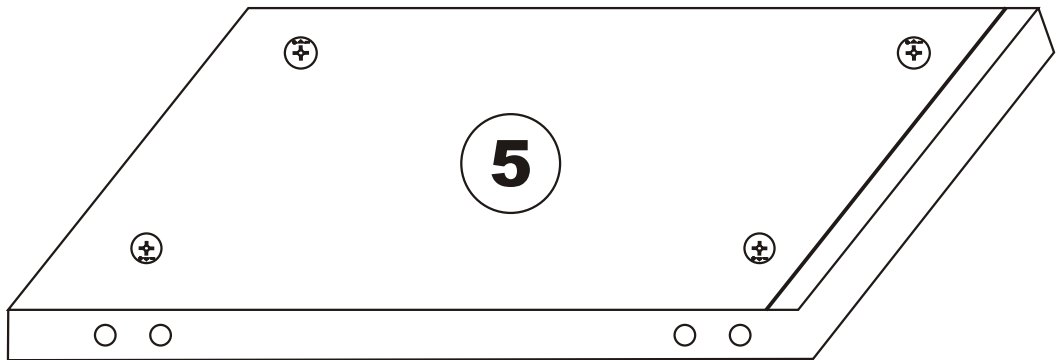

LIKYA -140

Assembly Manual

Kalune Design
Furniture

LIKYA -140

ATTENTION !!

Minifix is the main connection material used in Decortile products ,
Before starting assembly , Please check the drawings below

Accessory List

| | | | | |
|---|---|---|--|--|
| B10  4 X | A1 Minifix  16 X | A2 Minifix  16 X | A3  16 X | C7  6 X |
| N20 3,5x18  40 X | C9  3 X |  3 X | C7  6 X | C8  6 X |
|  |  3 X | | | GENERAL VIEW |

1

2

Attention