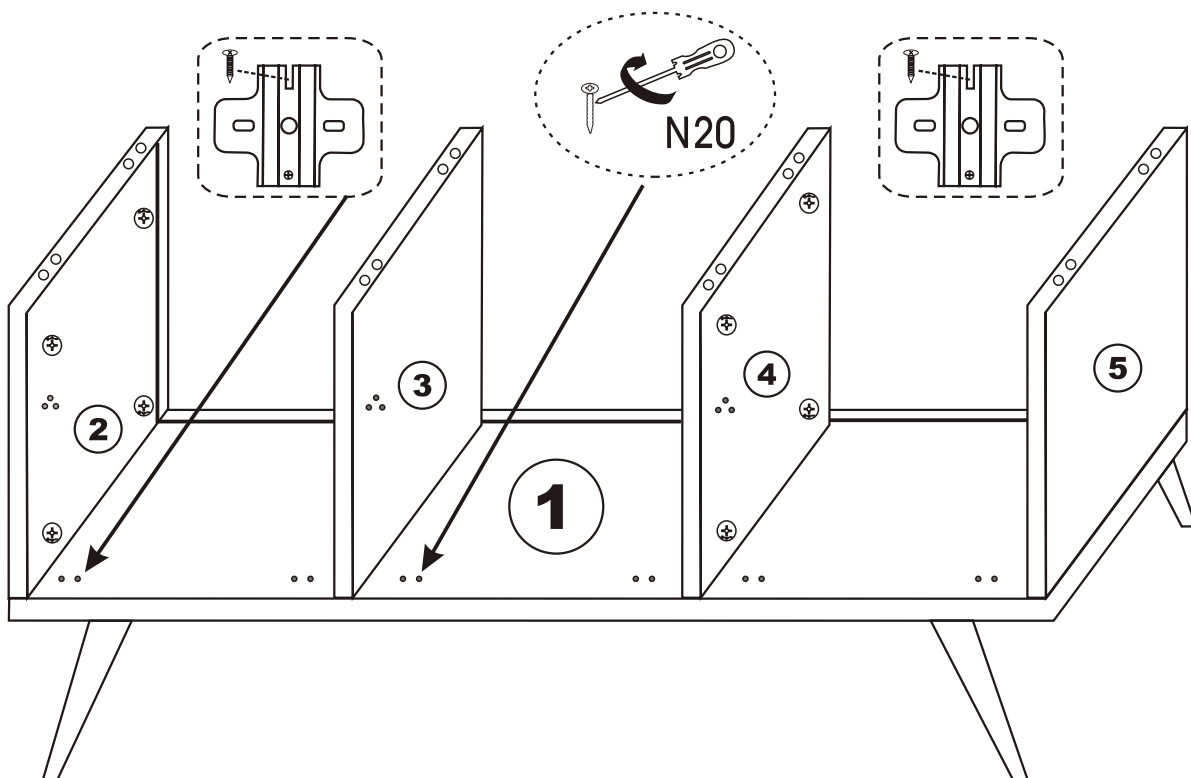

LIKYA -140

Assembly Manual

Kalune Design
Furniture

LIKYA -140

ATTENTION !!

Minifix is the main connection material used in Decortile products ,
Before starting assembly , Please check the drawings below

Accessory List

| | | | | |
|---|---|---|--|--|
| B10  4 X | A1 Minifix  16 X | A2 Minifix  16 X | A3  16 X | C7  6 X |
| N20 3,5x18  40 X | C9  3 X |  3 X | C7  6 X | C8  6 X |
|  |  3 X | | | GENERAL VIEW |

1

2

Attention