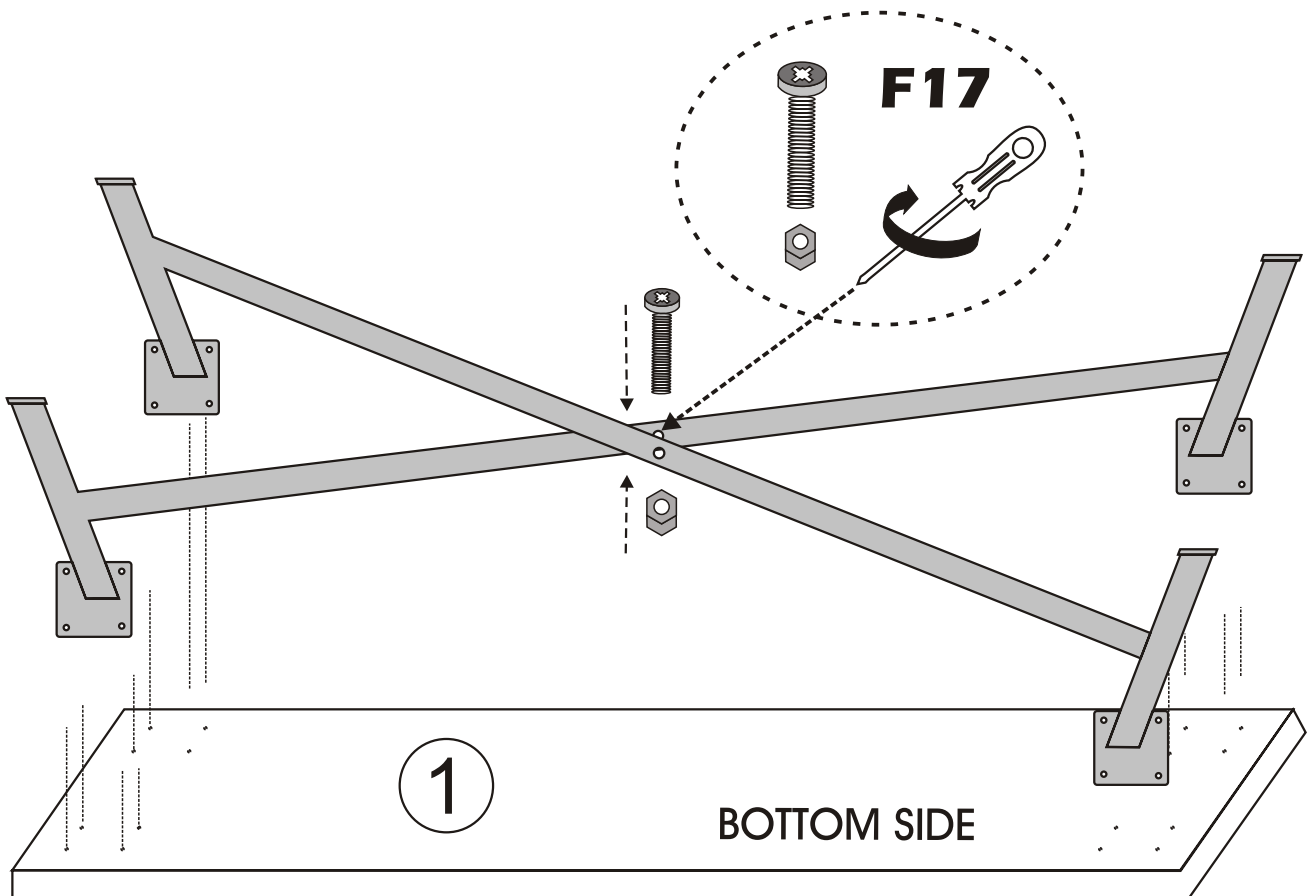

ALCAZAR -180

ATTENTION !!

Minifix is the main connection material used in Decortile products ,
Before starting assembly , Please check the drawings below

Accessory List

 3X	A1 Minifix 16X	A2 Minifix 16X	A3 16X	C7 6X
F17 1X	C9 3X	N20 67X	R11 12X	C8 6X
 3X		GENERAL VIEW		

1