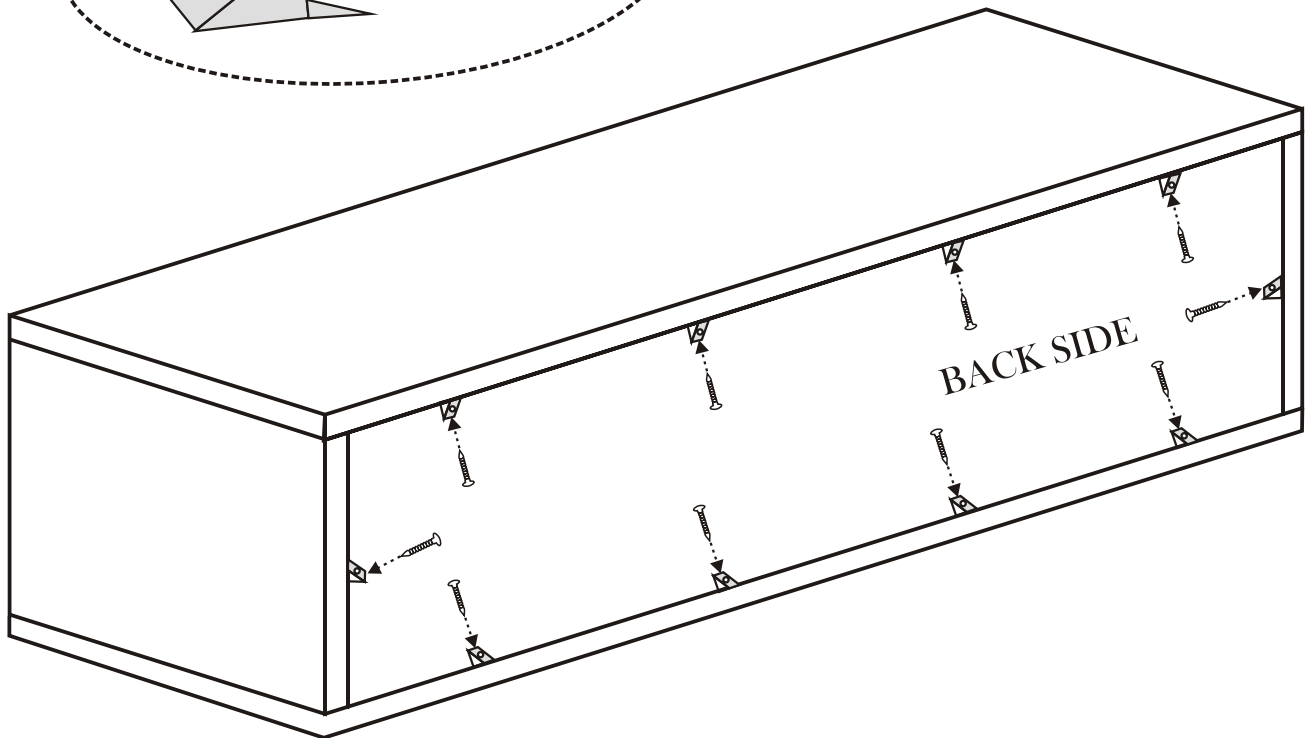

# ALCAZAR -180

---

## Assembly Manual

---

**Kalune Design**  
Furniture

Fix the plastic parts included in the accessory pack to all corniture as shown in the picture .

This process will prevent any imbalance that may be caused by an uneven surface and it will provide alonger lasting, comfortable use .

# ALCAZAR -180

ATTENTION !!

Minifix is the main connection material used in Decortile products ,  
Before starting assembly , Please check the drawings below