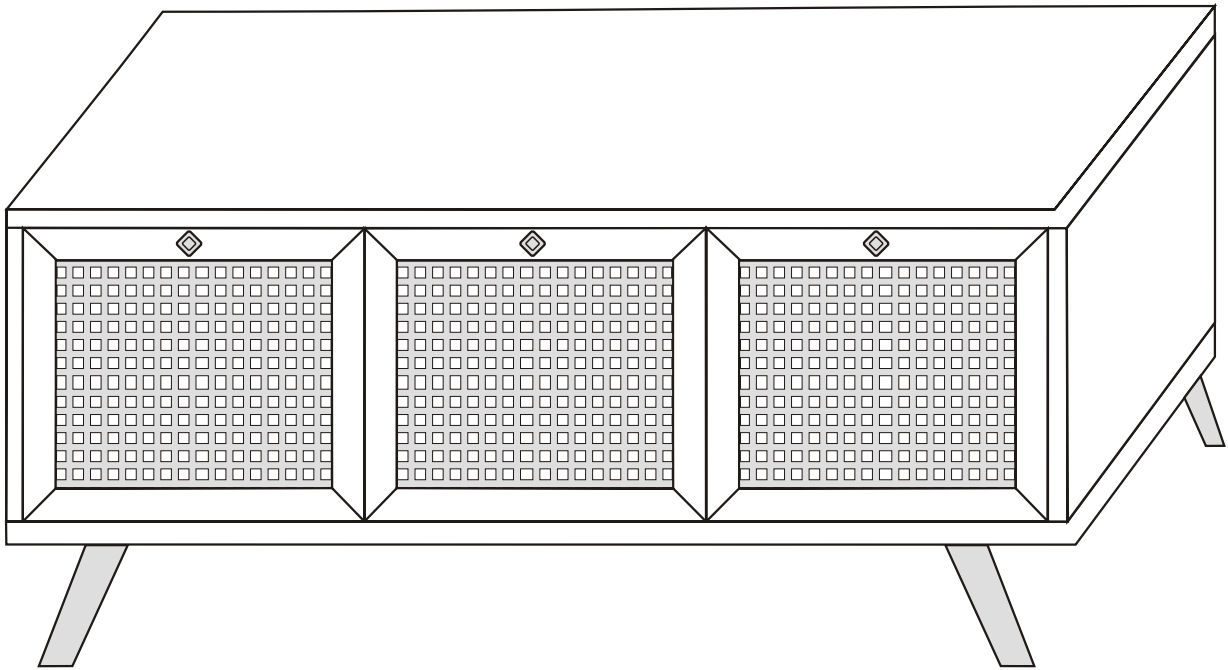

# ALCAZAR -180

---

## Assembly Manual

---

**Kalune Design**  
Furniture

Fix the plastic parts included in the accessory pack to all corniture as shown in the picture .

This process will prevent any imbalance that may be caused by an uneven surface and it will provide alonger lasting, comfortable use .

# ALCAZAR -180

ATTENTION !!

Minifix is the main connection material used in Decortile products ,  
Before starting assembly , Please check the drawings below