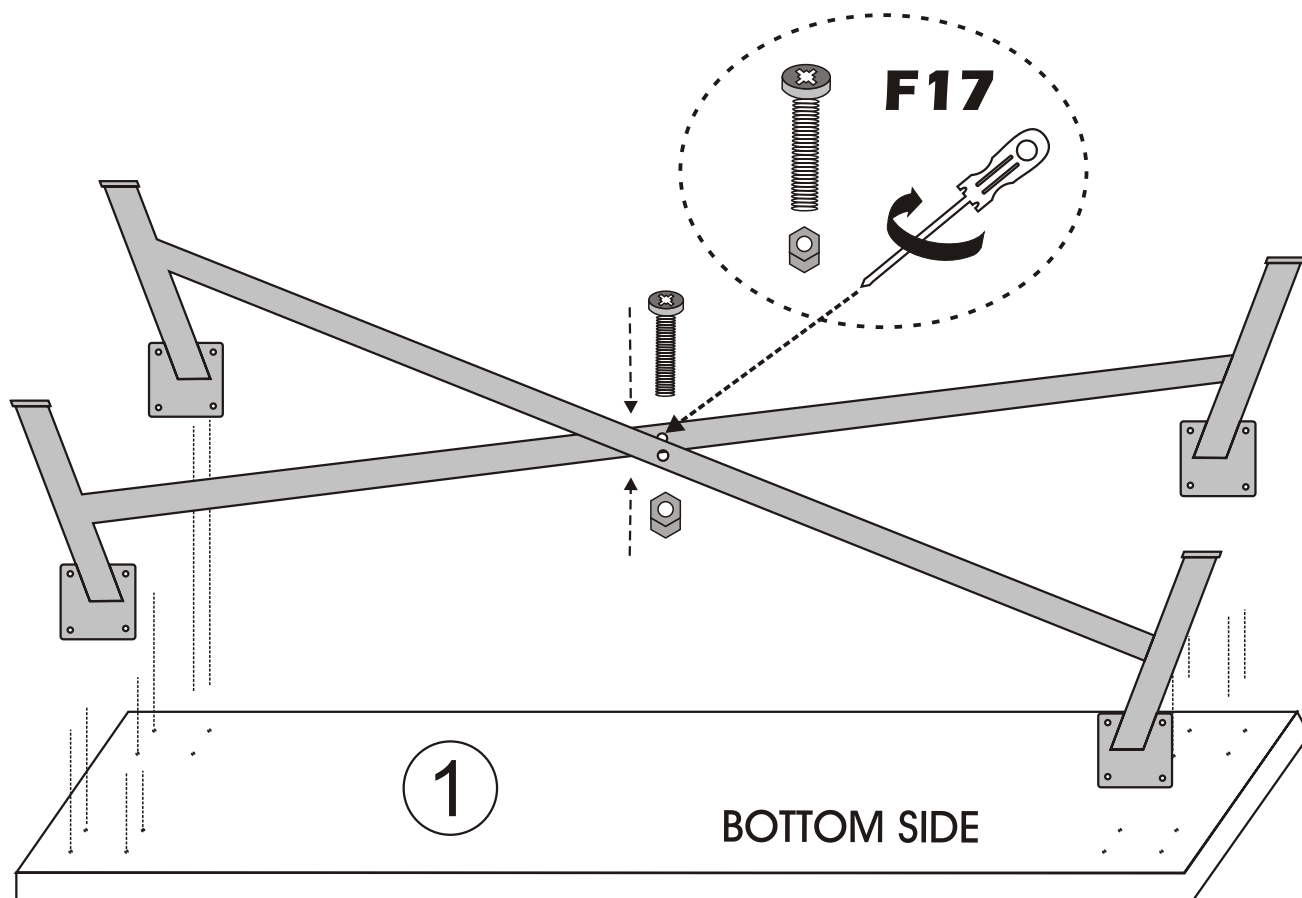

ALCAZAR - 140

ATTENTION !!

Minifix is the main connection material used in Decortile products ,
Before starting assembly , Please check the drawings below

Accessory List

 3 X	A1 Minifix 16 X	A2 Minifix 16 X	A3 16 X	C7 6 X
F17 1 X	C9 3 X	N20 67 X	R11 12 X	C8 6 X
 3 X		GENERAL VIEW		

1