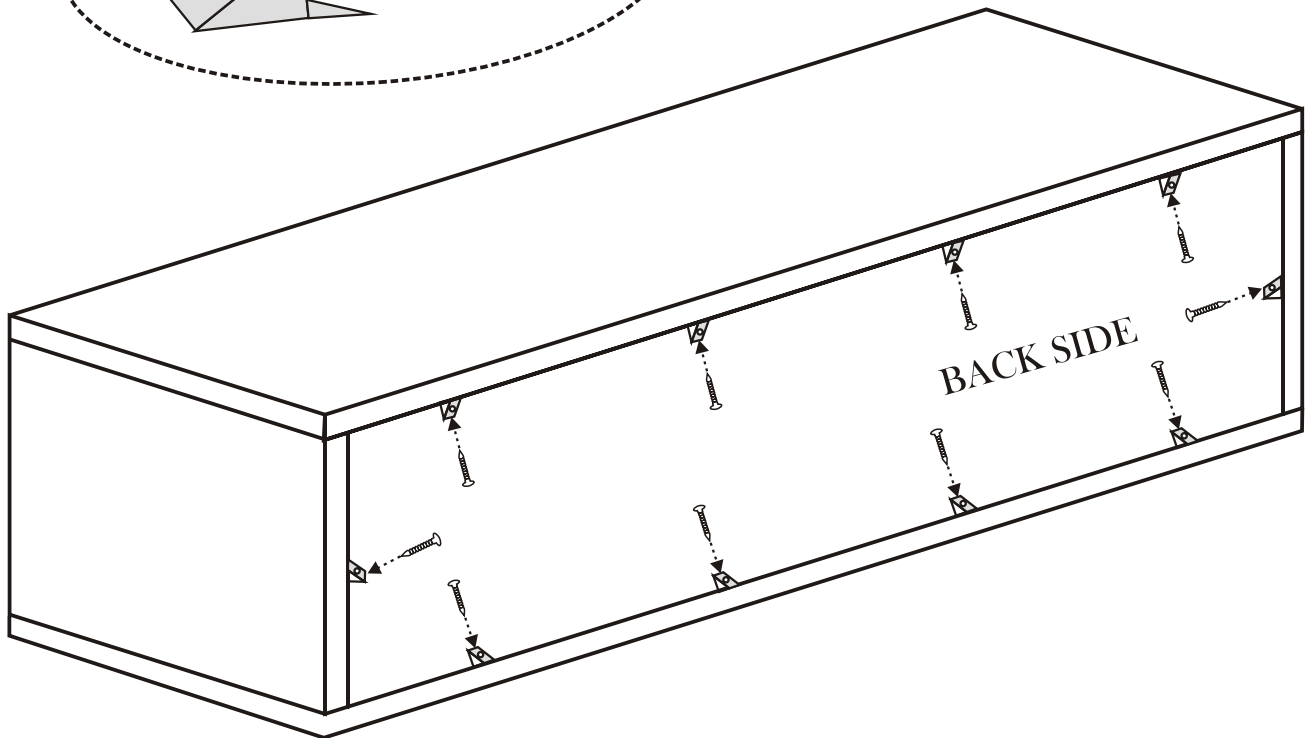

# ALCAZAR - 140

---

## Assembly Manual

---

**Kalune Design**  
Furniture

Fix the plastic parts included in the accessory pack to all corniture as shown in the picture .

This process will prevent any imbalance that may be caused by an uneven surface and it will provide alonger lasting, comfортаable use .

# ALCAZAR - 140

ATTENTION !!

Minifix is the main connection material used in Decortile products ,  
Before starting assembly , Please check the drawings below