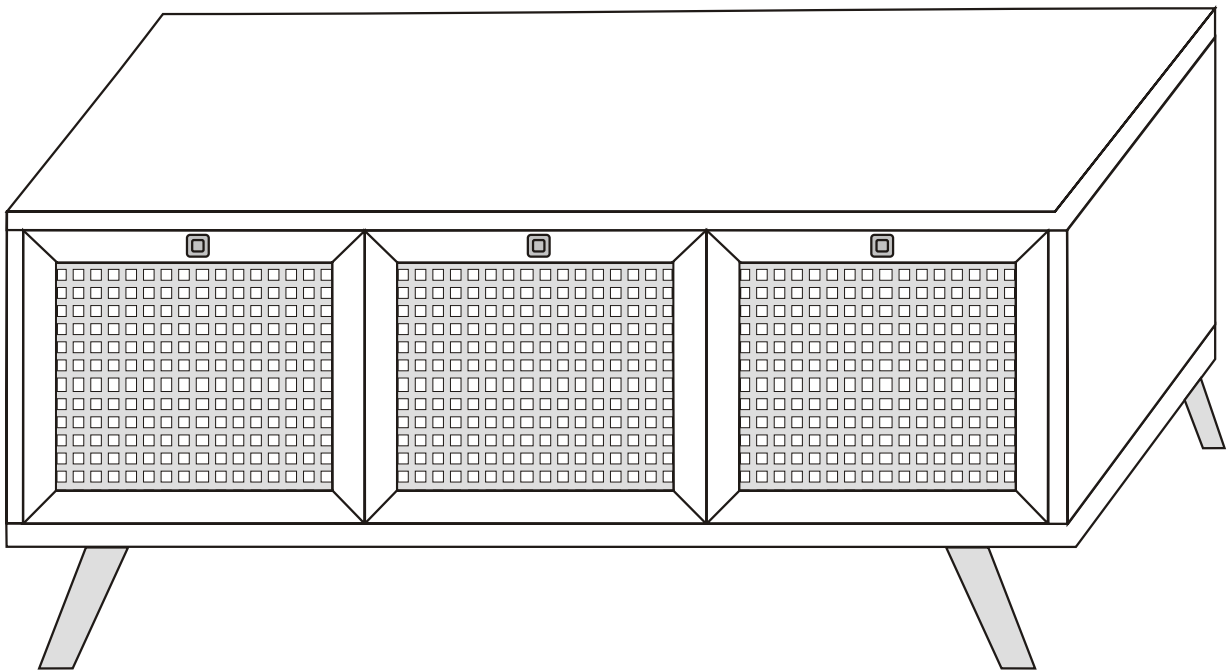

# ALCAZAR - 140

---

## Assembly Manual

---

**Kalune Design**  
Furniture

Fix the plastic parts included in the accessory pack to all corniture as shown in the picture .

This process will prevent any imbalance that may be caused by an uneven surface and it will provide alonger lasting, comfортаable use .

# ALCAZAR - 140

ATTENTION !!

Minifix is the main connection material used in Decortile products ,  
Before starting assembly , Please check the drawings below