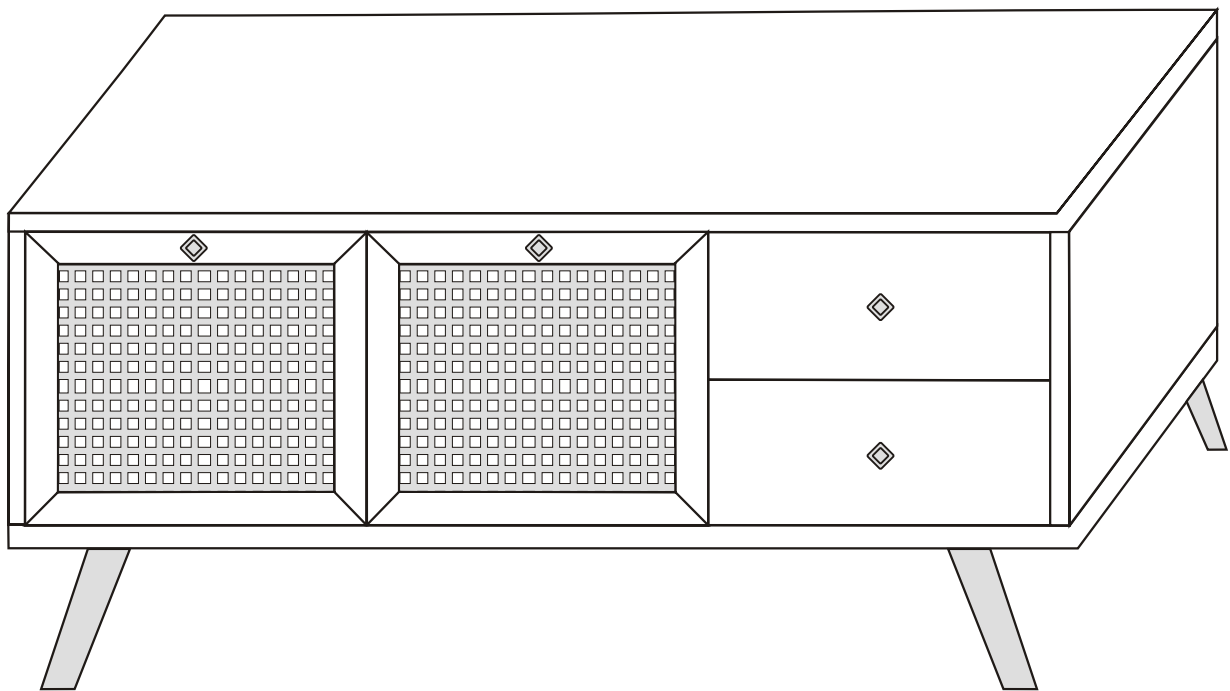

## Assembly Manual

---

**Kalune Design**  
Furniture

Fix the plastic parts included in the accessory pack to all corniture as shown in the picture .

This process will prevent any imbalance that may be caused by an uneven surface and it will provide alonger lasting, comfortable use .

# HAPSIYAS - 140

ATTENTION !!

Minifix is the main connection material used in Decortile products ,  
Before starting assembly , Please check the drawings below