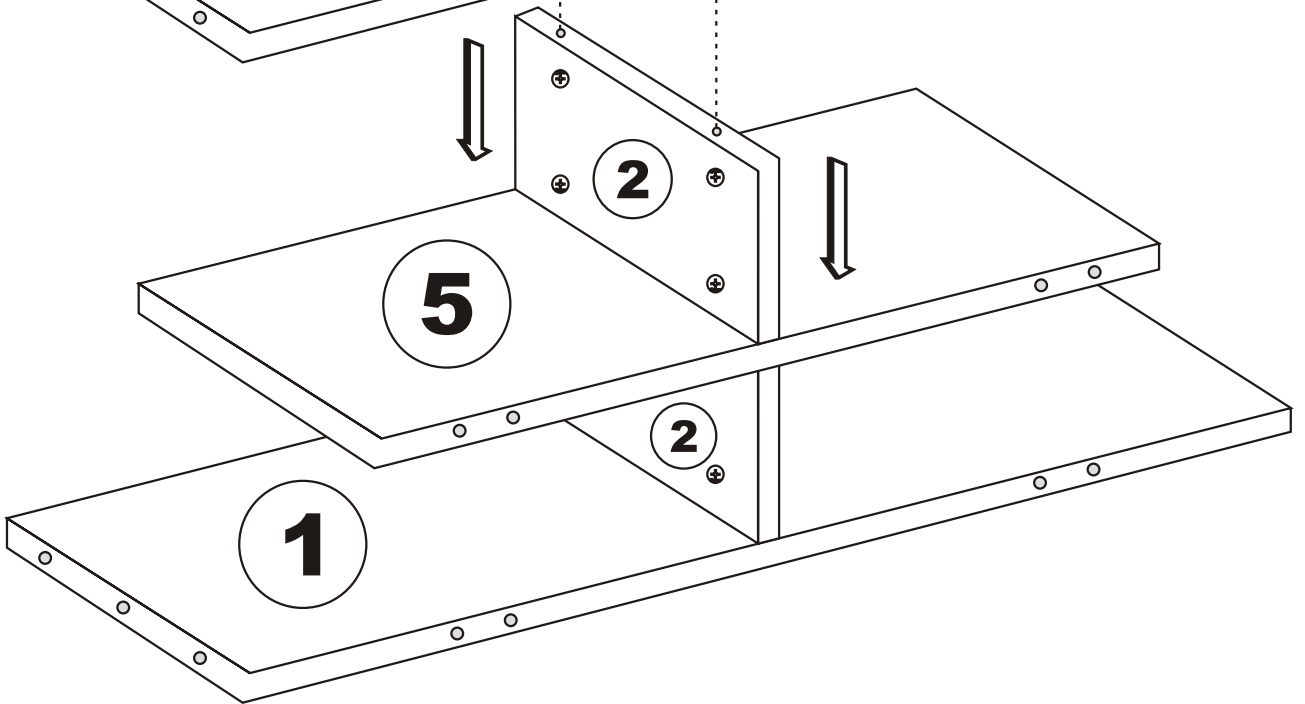

EZE TV STAND

Assembly Manual

Kalune Design
Furniture

Eze tv ünitesi

ATTENTION !!

Minifix is the main connection material used in Decortile products ,
Before starting assembly , Please check the drawings below

Accessory List

B10  5X	K22 Minifix  2X	A1 Minifix  4X	A2 Minifix  8X
N20  15X			
A  6X		B  4X	

General view

3

4

 **DO NOT USE A HAMMER ,
YOU CAN INSERT IT WITH
A SOFT TOOL**

5