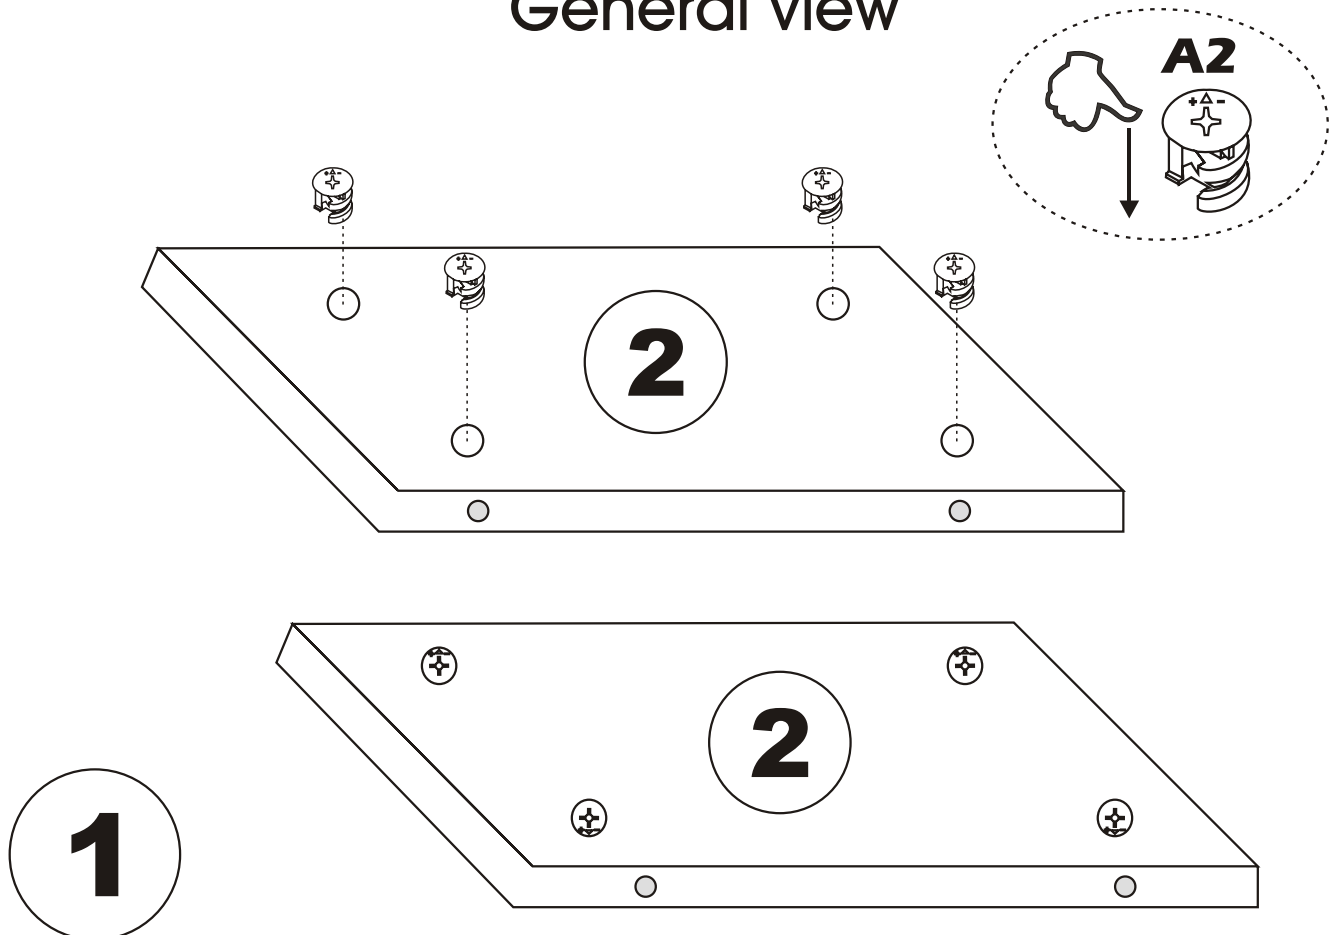

EZE TV STAND

Assembly Manual

Kalune Design
Furniture

Eze tv ünitesi

ATTENTION !!

Minifix is the main connection material used in Decortile products ,
Before starting assembly , Please check the drawings below

Accessory List

B10  5X	K22 Minifix  2X	A1 Minifix  4X	A2 Minifix  8X
N20  15X			
A  6X		B  4X	

General view

3

4

 **DO NOT USE A HAMMER ,
YOU CAN INSERT IT WITH
A SOFT TOOL**

5