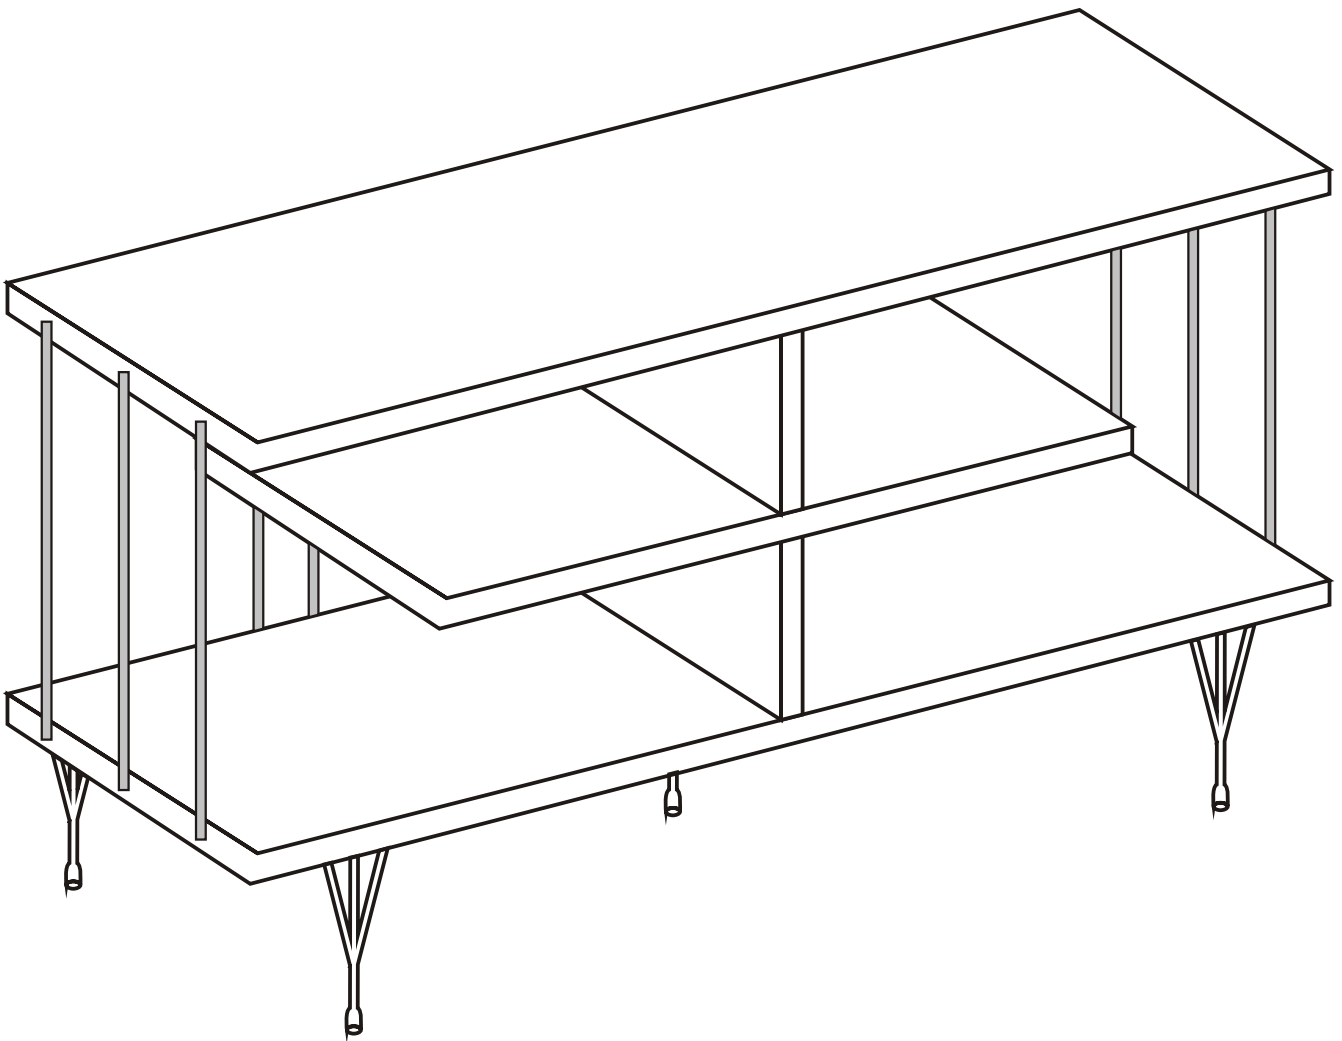

EZE TV STAND

Assembly Manual

Kalune Design
Furniture

Eze tv ünitesi

ATTENTION !!

Minifix is the main connection material used in Decortile products ,
Before starting assembly , Please check the drawings below