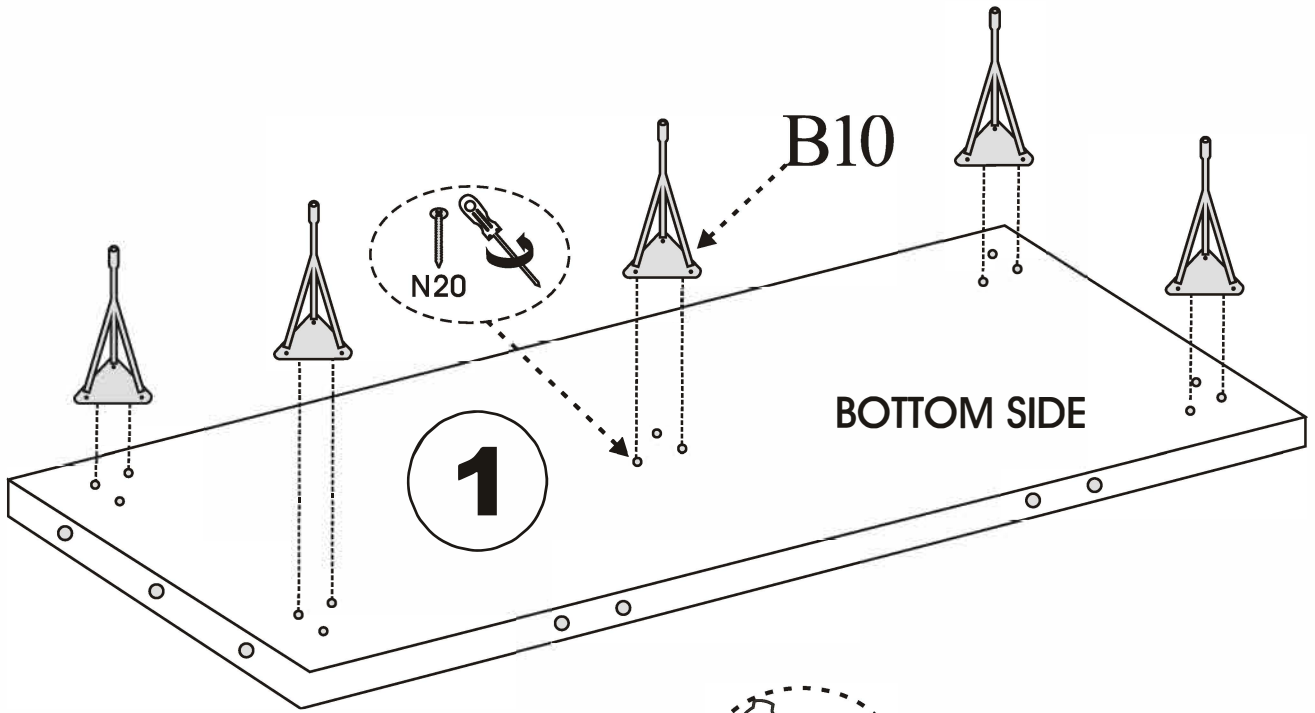

EZE TV STAND

Assembly Manual

Kalune Design
Furniture

Eze tv ünitesi

ATTENTION !!

Minifix is the main connection material used in Decortile products ,
Before starting assembly , Please check the drawings below

Accessory List

B10  5X	K22 Minifix  2X	A1 Minifix  4X	A2 Minifix  8X
N20  15X			
A  6X		B  4X	

General view

3

4

 **DO NOT USE A HAMMER ,
YOU CAN INSERT IT WITH
A SOFT TOOL**

5