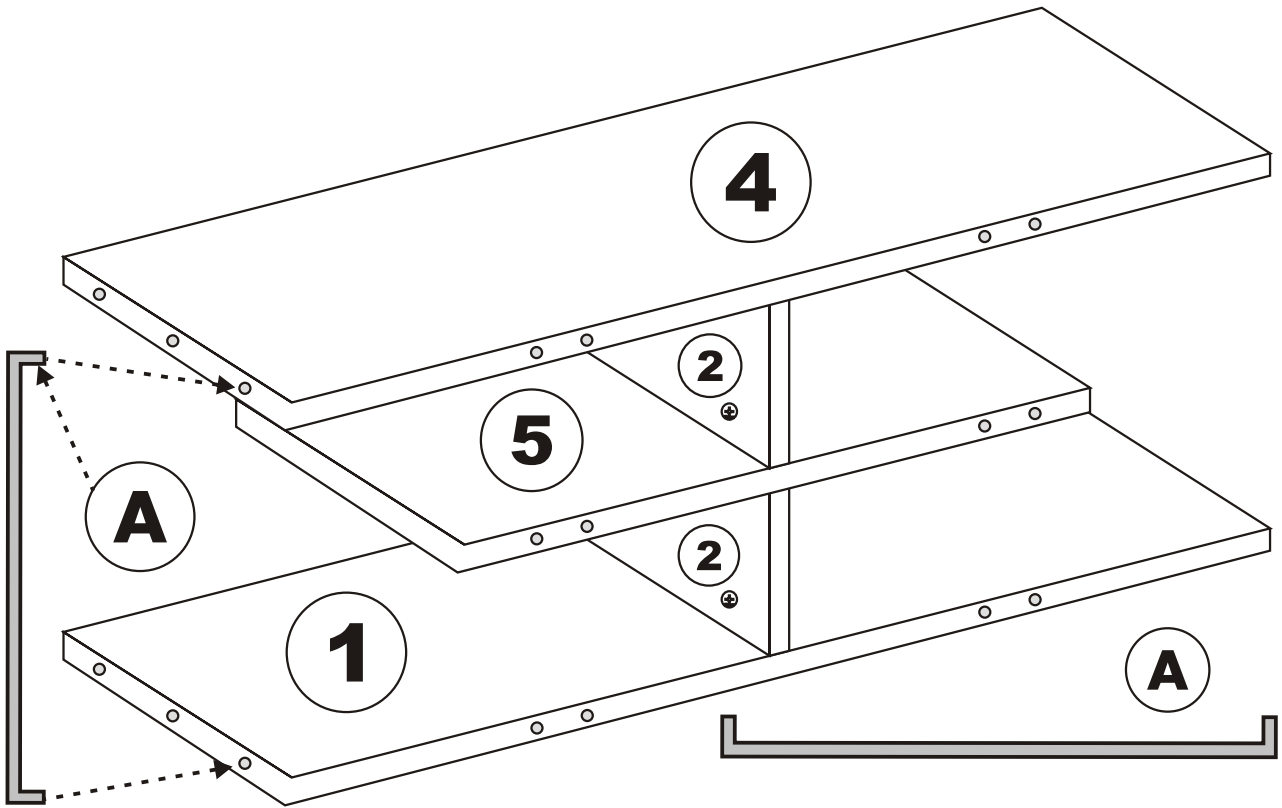

EZE TV STAND

Assembly Manual

Kalune Design
Furniture

Eze tv ünitesi

ATTENTION !!

Minifix is the main connection material used in Decortile products ,
Before starting assembly , Please check the drawings below

Accessory List

B10  5X	K22 Minifix  2X	A1 Minifix  4X	A2 Minifix  8X
N20  15X			
A  6X		B  4X	

General view

3

4

 **DO NOT USE A HAMMER ,
YOU CAN INSERT IT WITH
A SOFT TOOL**

5