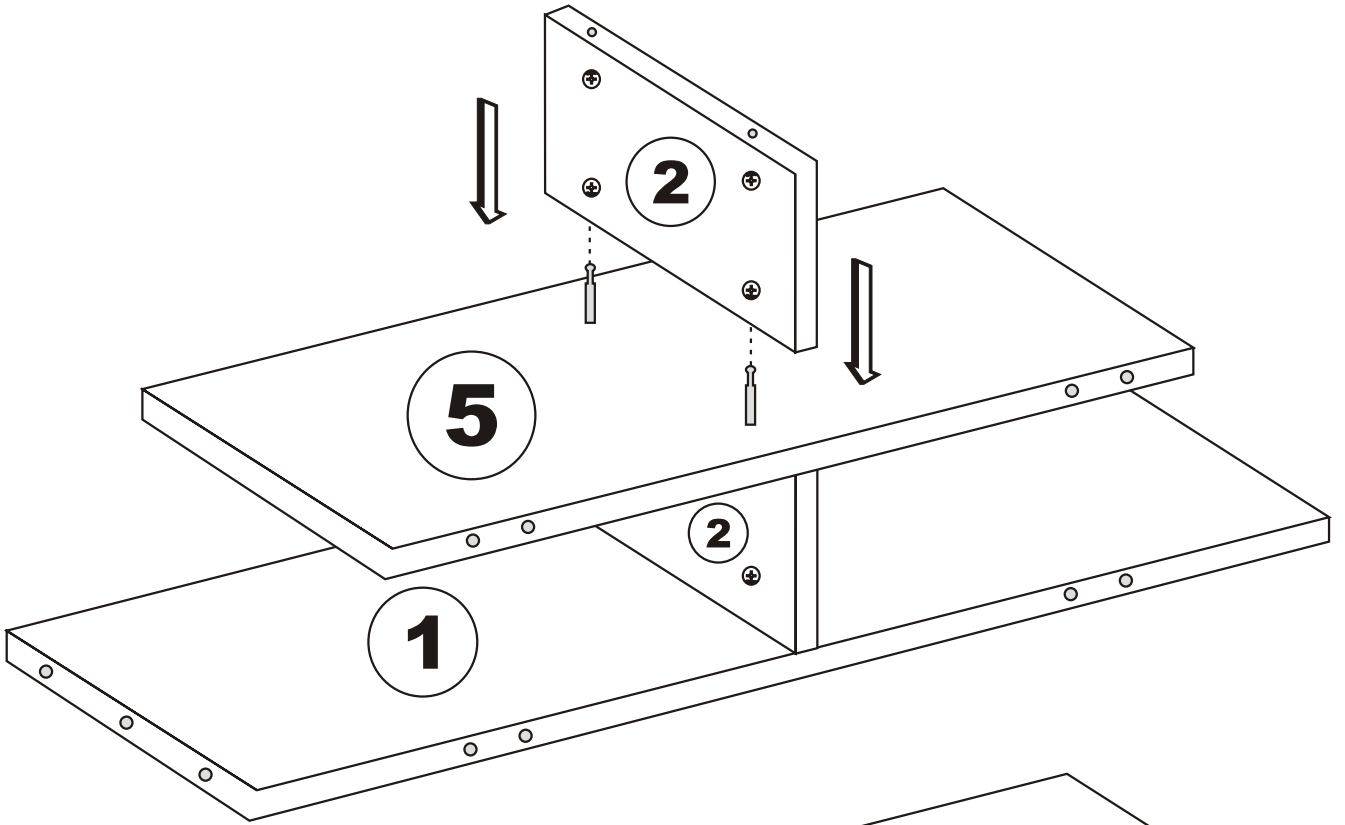

EZE TV STAND

Assembly Manual

Kalune Design
Furniture

Eze tv ünitesi

ATTENTION !!

Minifix is the main connection material used in Decortile products ,
Before starting assembly , Please check the drawings below

Accessory List

B10  5X	K22 Minifix  2X	A1 Minifix  4X	A2 Minifix  8X
N20  15X			
A  6X		B  4X	

General view

3

4

 **DO NOT USE A HAMMER ,
YOU CAN INSERT IT WITH
A SOFT TOOL**

5