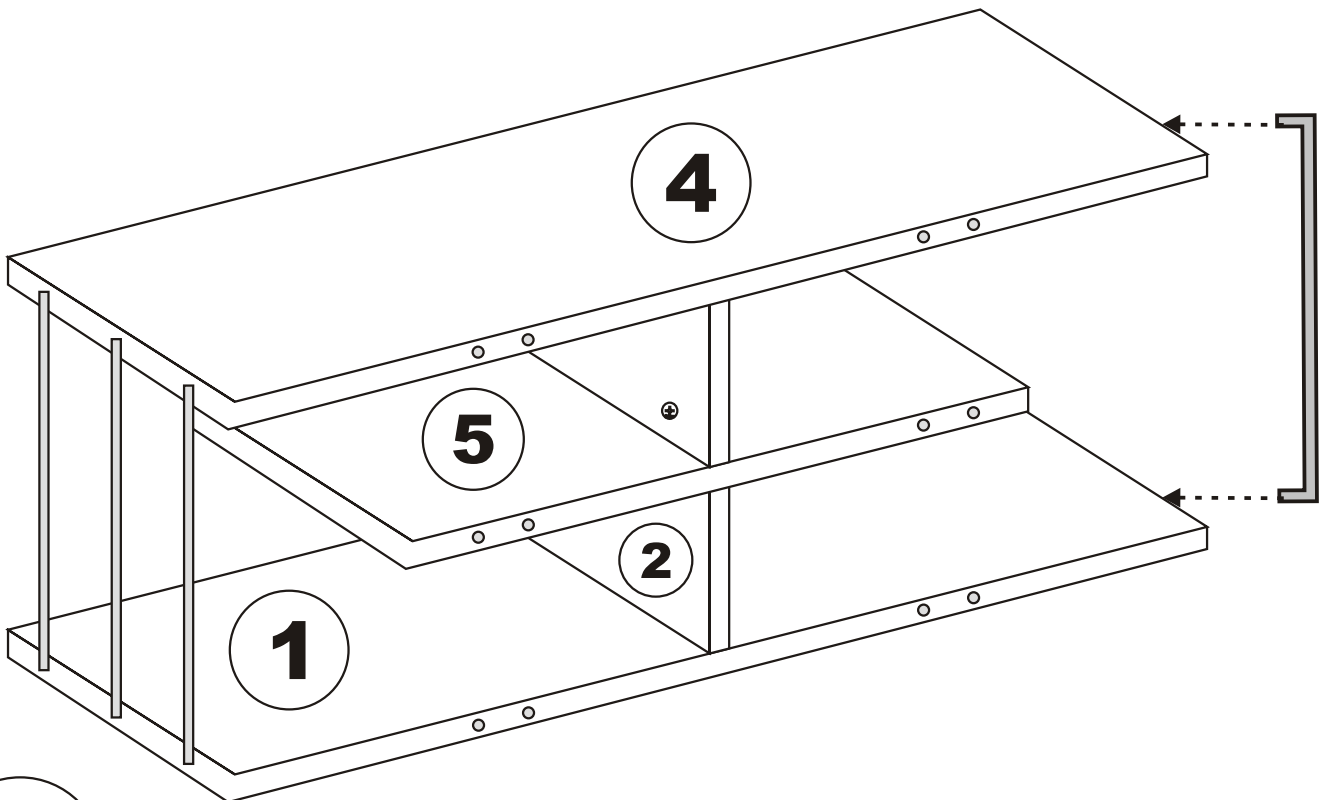

EZE TV STAND

Assembly Manual

Kalune Design
Furniture

Eze tv ünitesi

ATTENTION !!

Minifix is the main connection material used in Decortile products ,
Before starting assembly , Please check the drawings below

Accessory List

B10  5X	K22 Minifix  2X	A1 Minifix  4X	A2 Minifix  8X
N20  15X			
A  6X		B  4X	

General view

3

4

 **DO NOT USE A HAMMER ,
YOU CAN INSERT IT WITH
A SOFT TOOL**

5