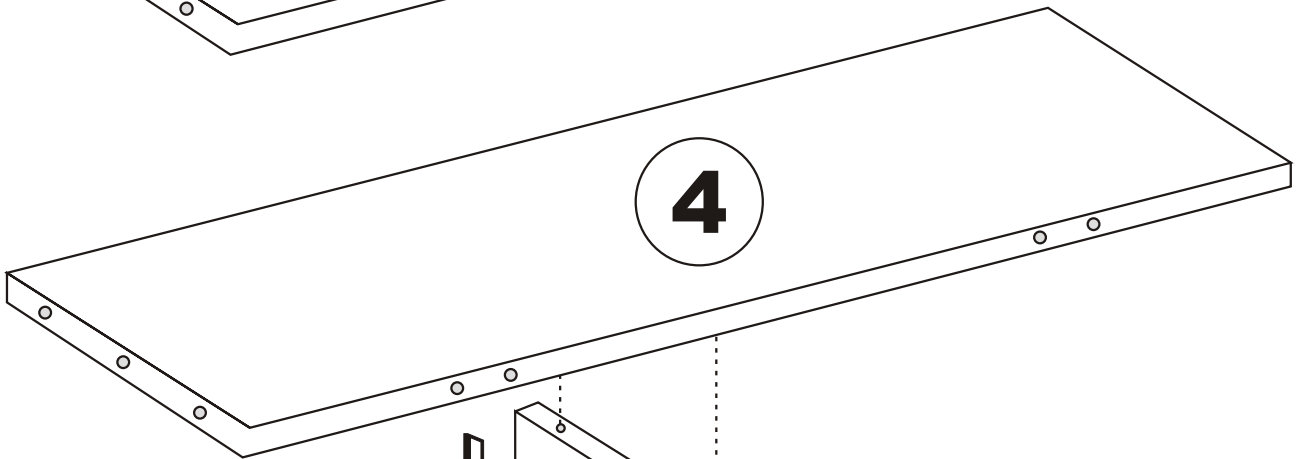

EZE TV STAND

Assembly Manual

Kalune Design
Furniture

Eze tv ünitesi

ATTENTION !!

Minifix is the main connection material used in Decortile products ,
Before starting assembly , Please check the drawings below

Accessory List

B10  5X	K22 Minifix  2X	A1 Minifix  4X	A2 Minifix  8X
N20  15X			
A  6X		B  4X	

General view

3

4

 **DO NOT USE A HAMMER ,
YOU CAN INSERT IT WITH
A SOFT TOOL**

5