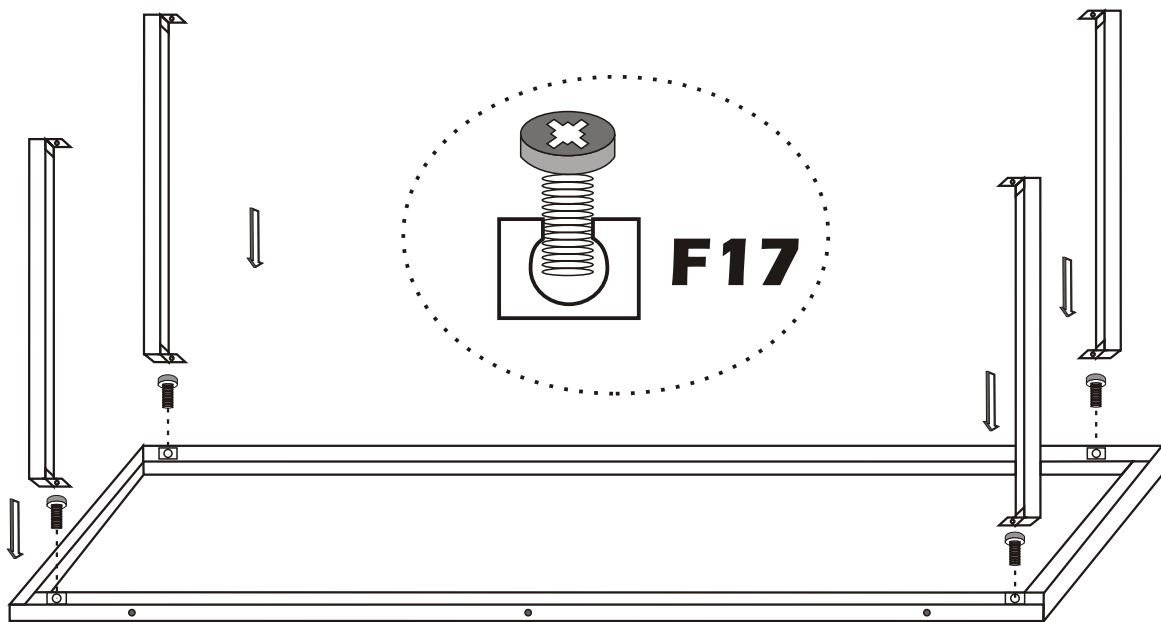

Lexus

Assembly Manual

KALUNE DESIGN
furniture

A1

Lexus

ATTENTION !!

Minifix is the main connection material used in Decortile products ,
Before starting assembly , Please check the drawings below

Accessory List

A1 Minifix  24X	A2 Minifix  24X	 4X	F16 4×40 m  10X
A3  16X	R22  4X	F17  8X	N20 18×3,5 m  32X
T24 6×50 m  8X	T25  1X	 24X	

General View

1

2

4

5

7

8