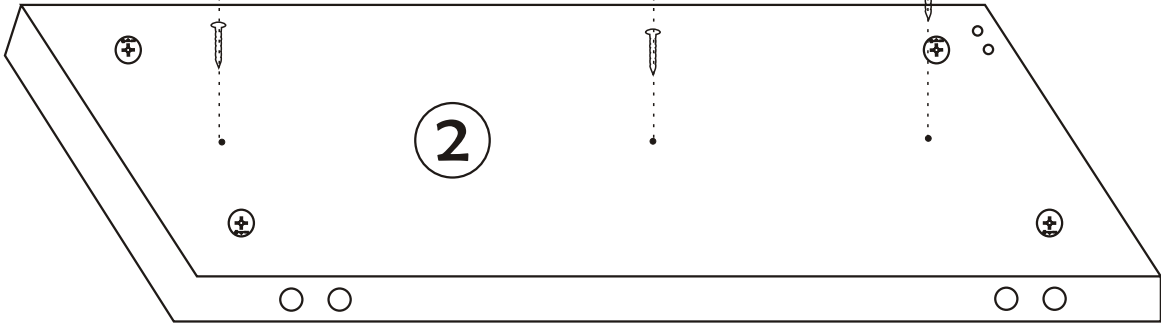

Lexus

Assembly Manual

KALUNE DESIGN
furniture

A1

Lexus

ATTENTION !!

Minifix is the main connection material used in Decortile products ,
Before starting assembly , Please check the drawings below

Accessory List

A1 Minifix  24X	A2 Minifix  24X	 4X	F16 4×40 m  10X
A3  16X	R22  4X	F17  8X	N20 18×3,5 m  32X
T24 6×50 m  8X	T25  1X	 24X	

General View

1

2

4

5

7

8