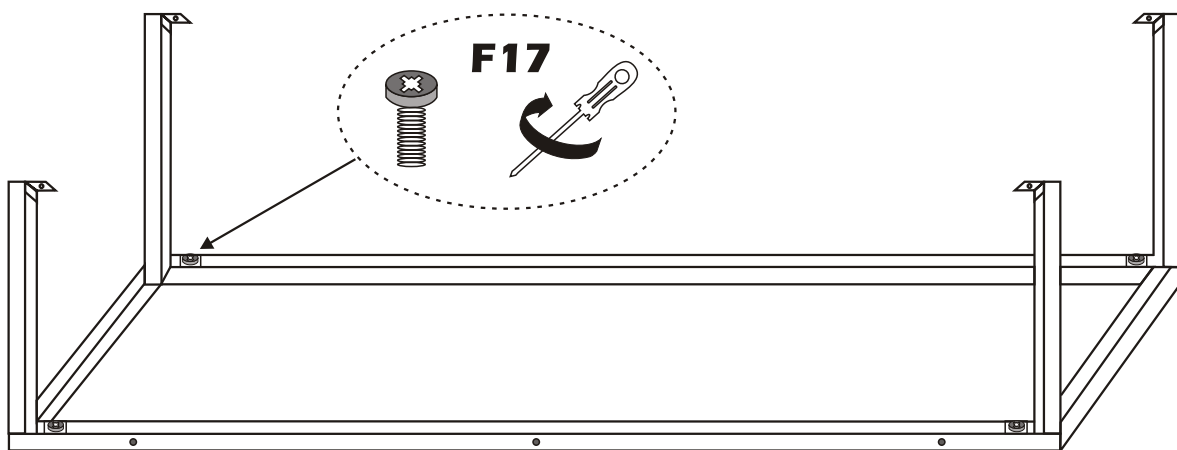

Lexus

Assembly Manual

KALUNE DESIGN
furniture

A1

Lexus

ATTENTION !!

Minifix is the main connection material used in Decortile products ,
Before starting assembly , Please check the drawings below

Accessory List

A1 Minifix  24X	A2 Minifix  24X	 4X	F16 4×40 m  10X
A3  16X	R22  4X	F17  8X	N20 18×3,5 m  32X
T24 6×50 m  8X	T25  1X	 24X	

General View

1

2

4

5

7

8