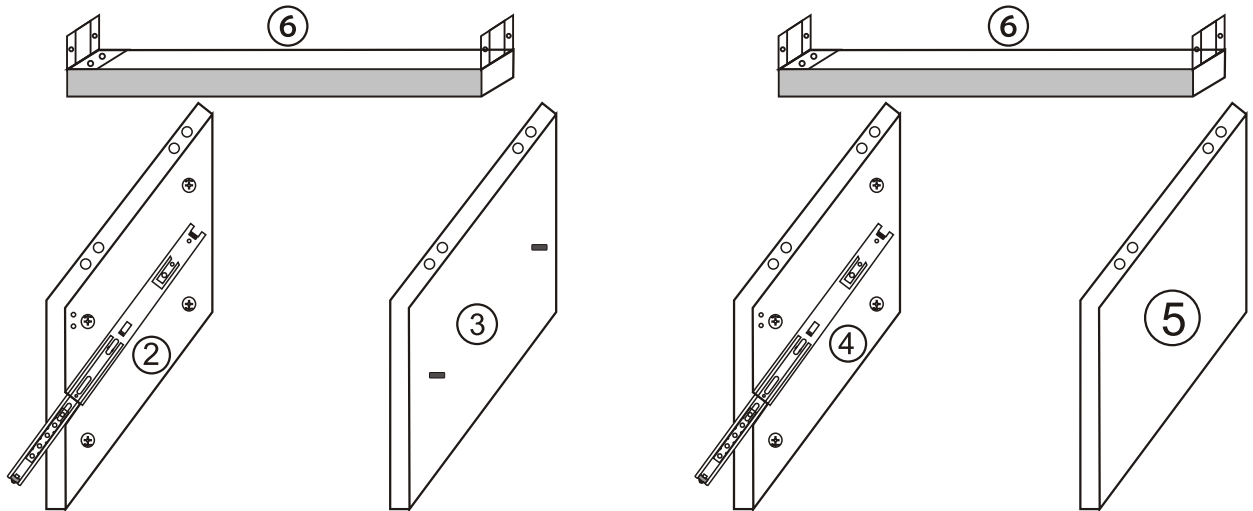

Lexus

Assembly Manual

KALUNE DESIGN
furniture

A1

Lexus

ATTENTION !!

Minifix is the main connection material used in Decortile products ,
Before starting assembly , Please check the drawings below

Accessory List

A1 Minifix  24X	A2 Minifix  24X	 4X	F16 4×40 m  10X
A3  16X	R22  4X	F17  8X	N20 18×3,5 m  32X
T24 6×50 m  8X	T25  1X	 24X	

General View

1

2

4

5

7

8