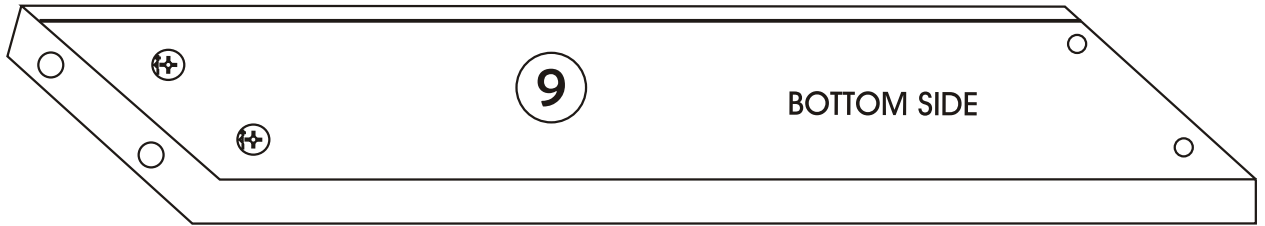

Lexus

Assembly Manual

KALUNE DESIGN
furniture

A1

Lexus

ATTENTION !!

Minifix is the main connection material used in Decortile products ,
Before starting assembly , Please check the drawings below

Accessory List

A1 Minifix  24X	A2 Minifix  24X	 4X	F16 4×40 m  10X
A3  16X	R22  4X	F17  8X	N20 18×3,5 m  32X
T24 6×50 m  8X	T25  1X	 24X	

General View

1

2

4

5

7

8