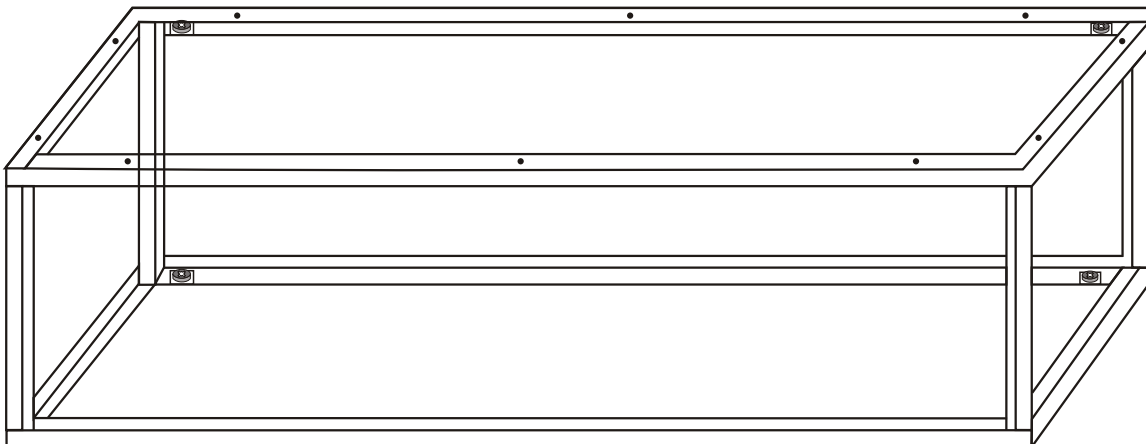

Lexus

Assembly Manual

KALUNE DESIGN
furniture

A1

Lexus

ATTENTION !!

Minifix is the main connection material used in Decortile products ,
Before starting assembly , Please check the drawings below

Accessory List

A1 Minifix  24X	A2 Minifix  24X	 4X	F16 4×40 m  10X
A3  16X	R22  4X	F17  8X	N20 18×3,5 m  32X
T24 6×50 m  8X	T25  1X	 24X	

General View

1

2

4

5

7

8