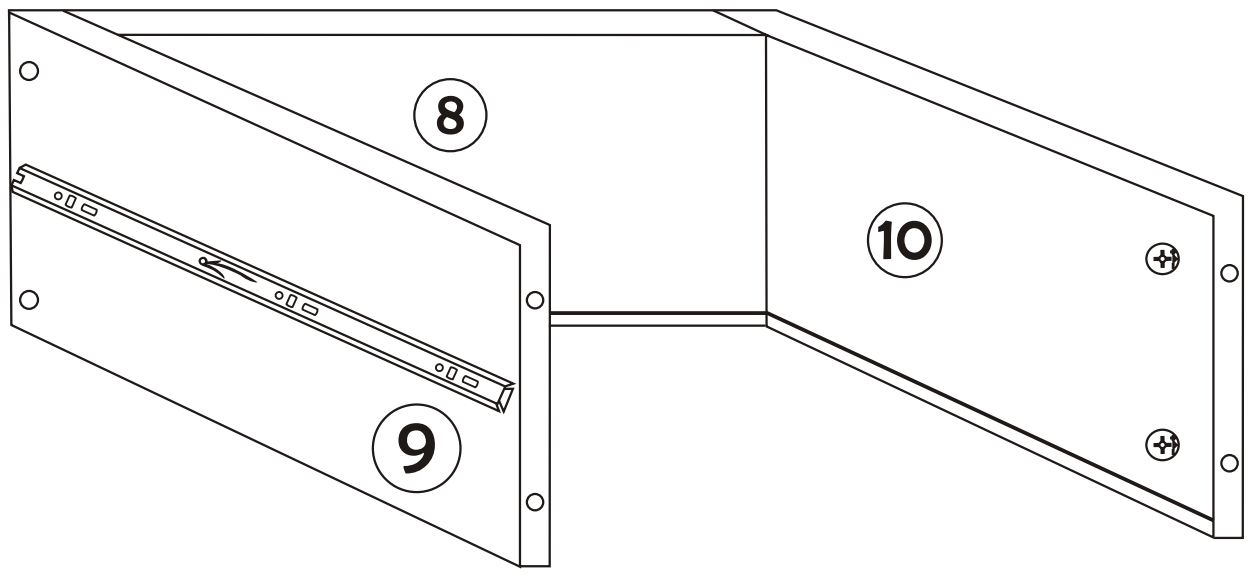

Lexus

Assembly Manual

KALUNE DESIGN
furniture

A1

Lexus

ATTENTION !!

Minifix is the main connection material used in Decortile products ,
Before starting assembly , Please check the drawings below

Accessory List

A1 Minifix  24X	A2 Minifix  24X	 4X	F16 4×40 m  10X
A3  16X	R22  4X	F17  8X	N20 18×3,5 m  32X
T24 6×50 m  8X	T25  1X	 24X	

General View

1

2

4

5

7

8