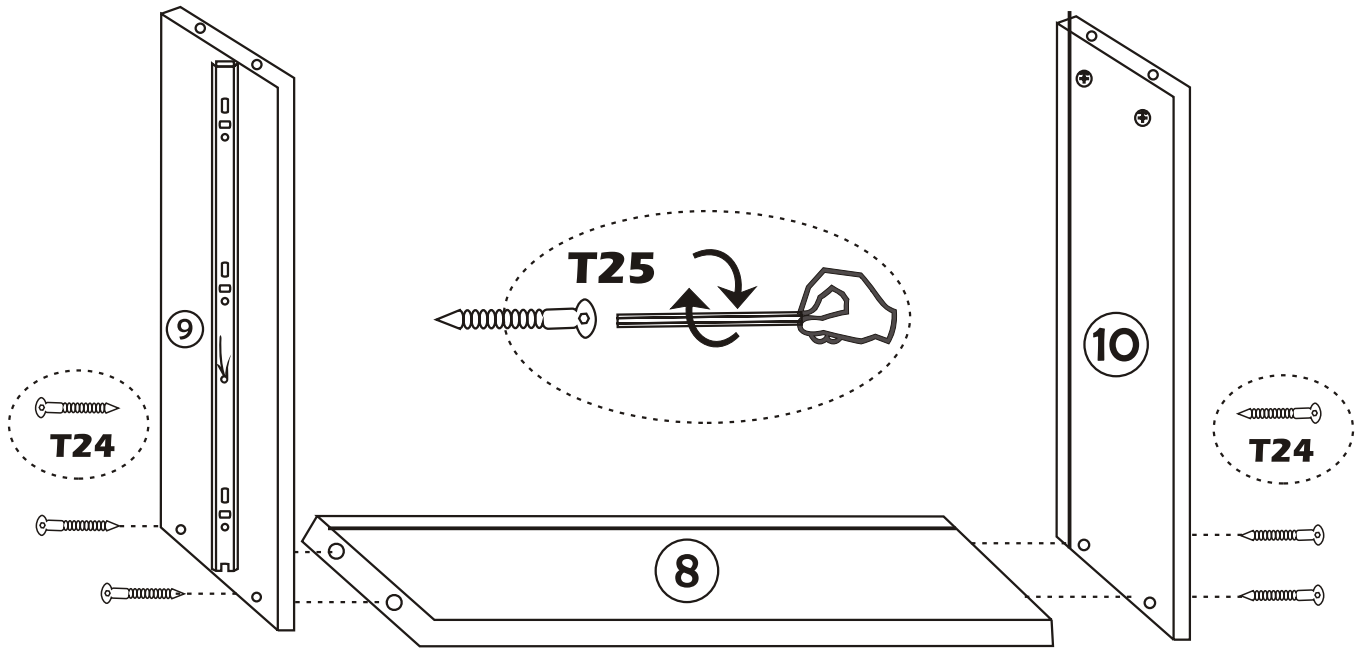

Lexus

Assembly Manual

KALUNE DESIGN
furniture

A1

Lexus

ATTENTION !!

Minifix is the main connection material used in Decortile products ,
Before starting assembly , Please check the drawings below

Accessory List

A1 Minifix  24X	A2 Minifix  24X	 4X	F16 4×40 m  10X
A3  16X	R22  4X	F17  8X	N20 18×3,5 m  32X
T24 6×50 m  8X	T25  1X	 24X	

General View

1

2

4

5

7

8