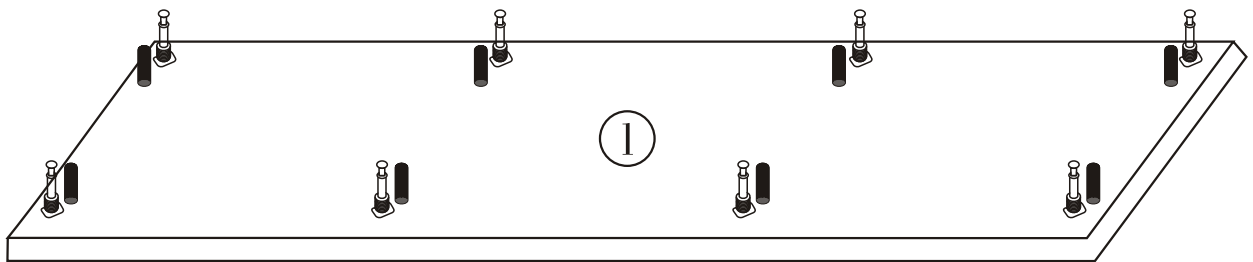

Lexus

Assembly Manual

KALUNE DESIGN
furniture

A1

Lexus

ATTENTION !!

Minifix is the main connection material used in Decortile products ,
Before starting assembly , Please check the drawings below

Accessory List

A1 Minifix  24X	A2 Minifix  24X	 4X	F16 4×40 m  10X
A3  16X	R22  4X	F17  8X	N20 18×3,5 m  32X
T24 6×50 m  8X	T25  1X	 24X	

General View

1

2

4

5

7

8