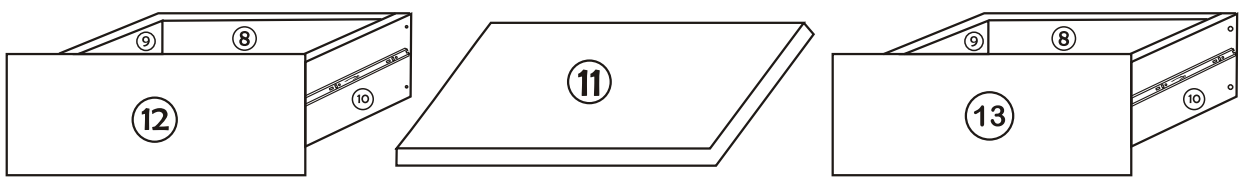

Lexus

Assembly Manual

KALUNE DESIGN
furniture

A1

Lexus

ATTENTION !!

Minifix is the main connection material used in Decortile products ,
Before starting assembly , Please check the drawings below

Accessory List

A1 Minifix  24X	A2 Minifix  24X	 4X	F16 4×40 m  10X
A3  16X	R22  4X	F17  8X	N20 18×3,5 m  32X
T24 6×50 m  8X	T25  1X	 24X	

General View

1

2

4

5

7

8