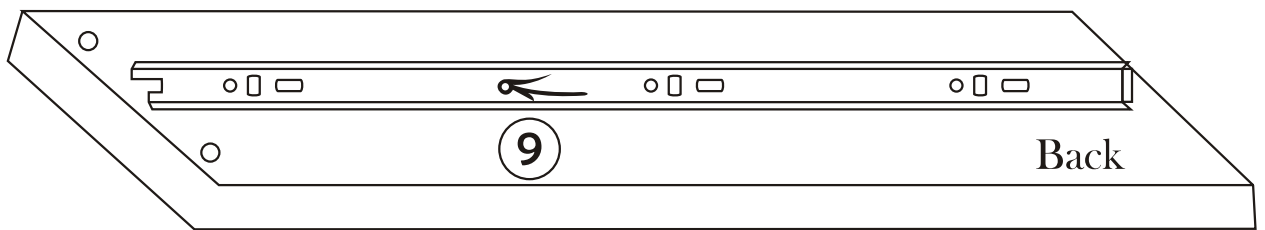

Lexus

Assembly Manual

KALUNE DESIGN
furniture

A1

Lexus

ATTENTION !!

Minifix is the main connection material used in Decortile products ,
Before starting assembly , Please check the drawings below

Accessory List

A1 Minifix  24X	A2 Minifix  24X	 4X	F16 4×40 m  10X
A3  16X	R22  4X	F17  8X	N20 18×3,5 m  32X
T24 6×50 m  8X	T25  1X	 24X	

General View

1

2

4

5

7

8