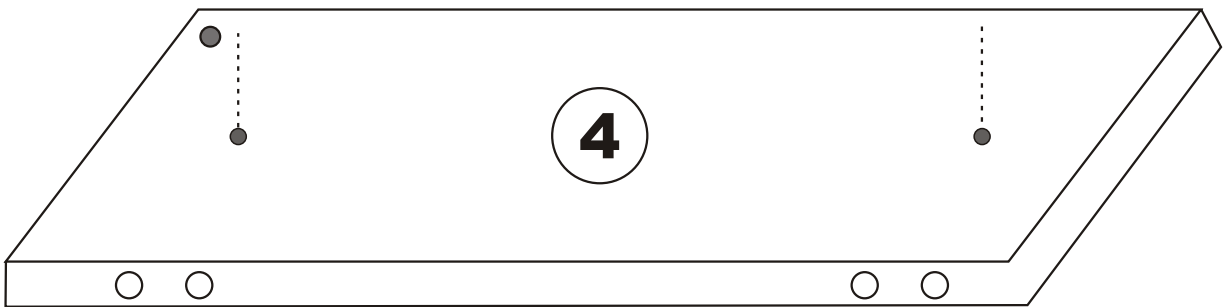

Lexus

Assembly Manual

KALUNE DESIGN
furniture

A1

Lexus

ATTENTION !!

Minifix is the main connection material used in Decortile products ,
Before starting assembly , Please check the drawings below

Accessory List

A1 Minifix  24X	A2 Minifix  24X	 4X	F16 4×40 m  10X
A3  16X	R22  4X	F17  8X	N20 18×3,5 m  32X
T24 6×50 m  8X	T25  1X	 24X	

General View

1

2

4

5

7

8