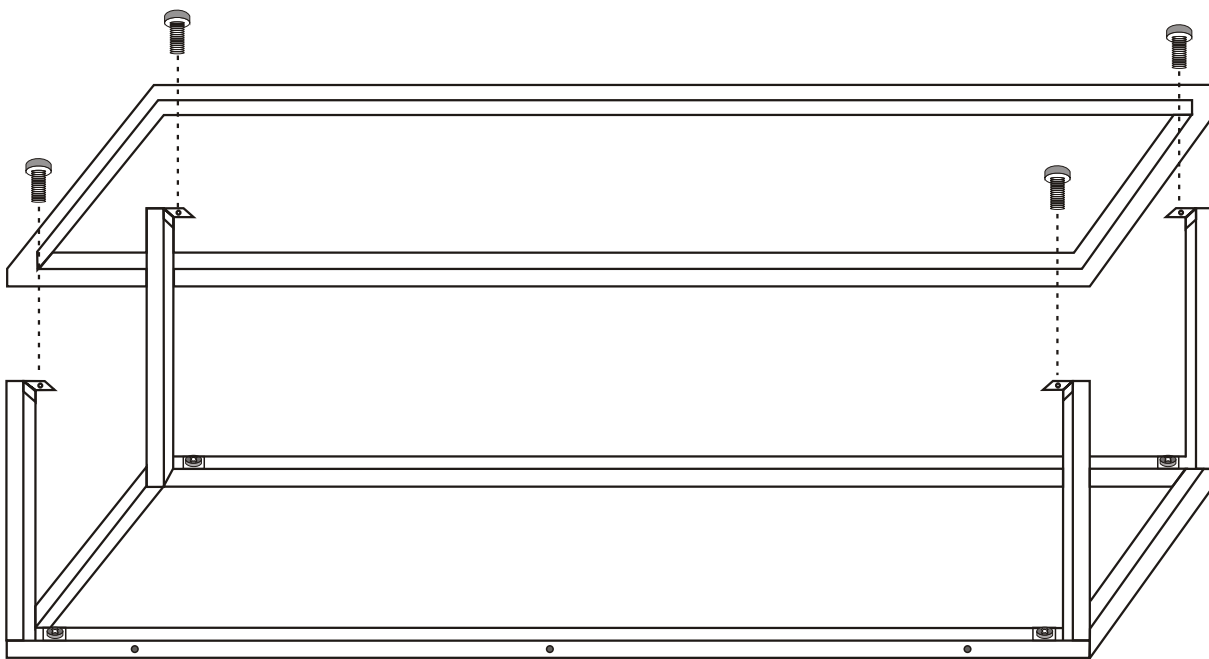

Lexus

Assembly Manual

KALUNE DESIGN
furniture

A1

Lexus

ATTENTION !!

Minifix is the main connection material used in Decortile products ,
Before starting assembly , Please check the drawings below

Accessory List

A1 Minifix  24X	A2 Minifix  24X	 4X	F16 4×40 m  10X
A3  16X	R22  4X	F17  8X	N20 18×3,5 m  32X
T24 6×50 m  8X	T25  1X	 24X	

General View

1

2

4

5

7

8