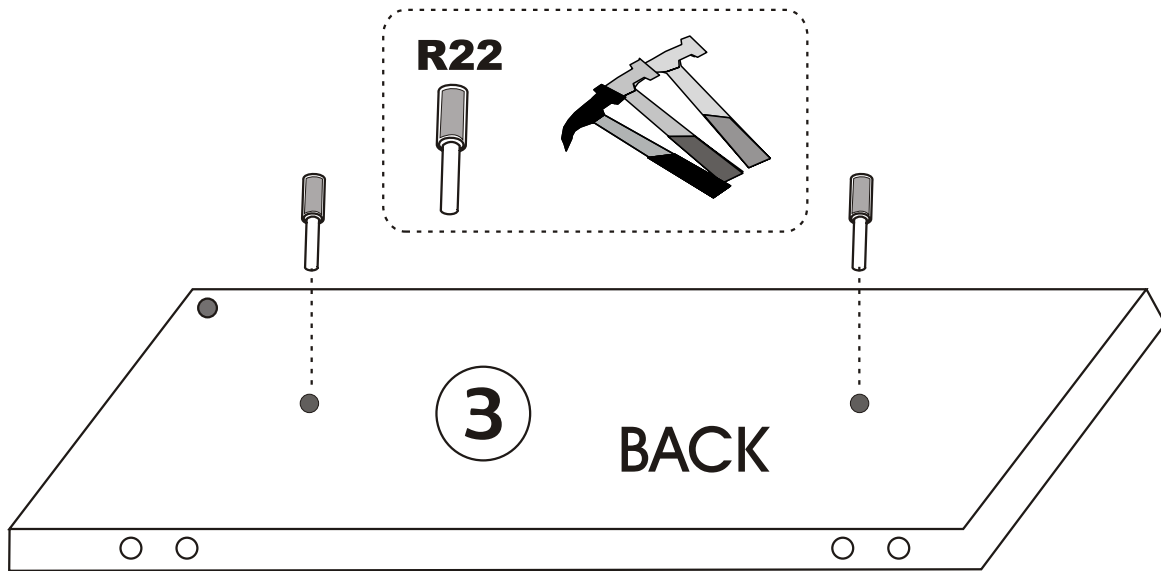

Lexus

Assembly Manual

KALUNE DESIGN
furniture

A1

Lexus

ATTENTION !!

Minifix is the main connection material used in Decortile products ,
Before starting assembly , Please check the drawings below

Accessory List

A1 Minifix  24X	A2 Minifix  24X	 4X	F16 4×40 m  10X
A3  16X	R22  4X	F17  8X	N20 18×3,5 m  32X
T24 6×50 m  8X	T25  1X	 24X	

General View

1

2

4

5

7

8