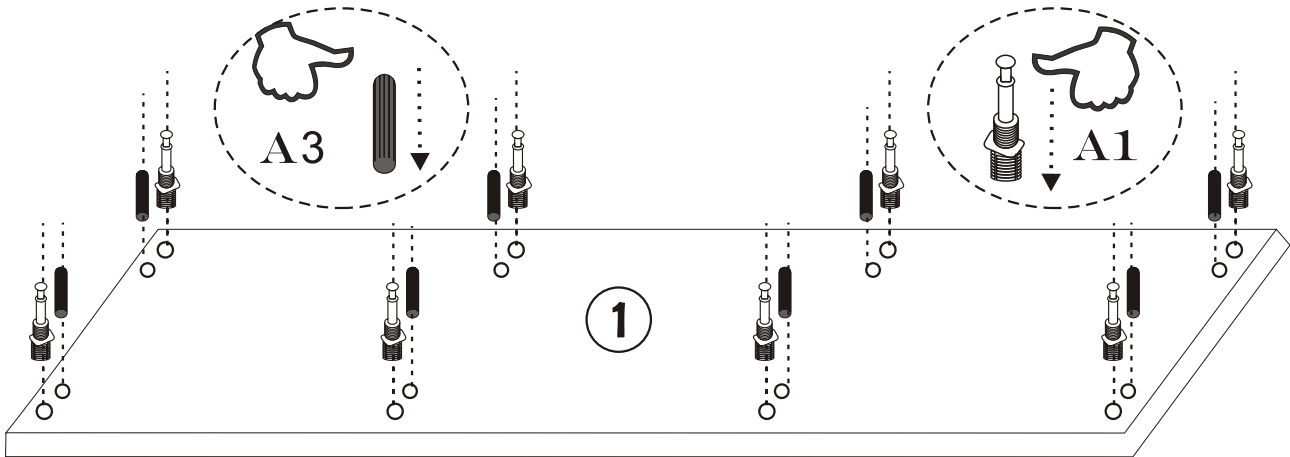

Lexus

Assembly Manual

KALUNE DESIGN
furniture

A1

Lexus

ATTENTION !!

Minifix is the main connection material used in Decortile products ,
Before starting assembly , Please check the drawings below

Accessory List

A1 Minifix  24X	A2 Minifix  24X	 4X	F16 4×40 m  10X
A3  16X	R22  4X	F17  8X	N20 18×3,5 m  32X
T24 6×50 m  8X	T25  1X	 24X	

General View

1

2

4

5

7

8