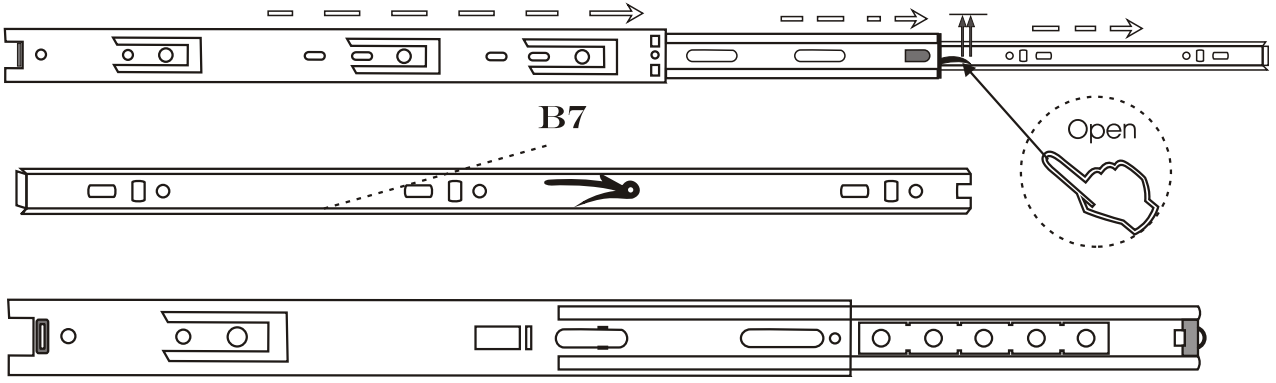

Lexus

Assembly Manual

KALUNE DESIGN
furniture

A1

Lexus

ATTENTION !!

Minifix is the main connection material used in Decortile products ,
Before starting assembly , Please check the drawings below

Accessory List

A1 Minifix  24X	A2 Minifix  24X	 4X	F16 4×40 m  10X
A3  16X	R22  4X	F17  8X	N20 18×3,5 m  32X
T24 6×50 m  8X	T25  1X	 24X	

General View

1

2

4

5

7

8