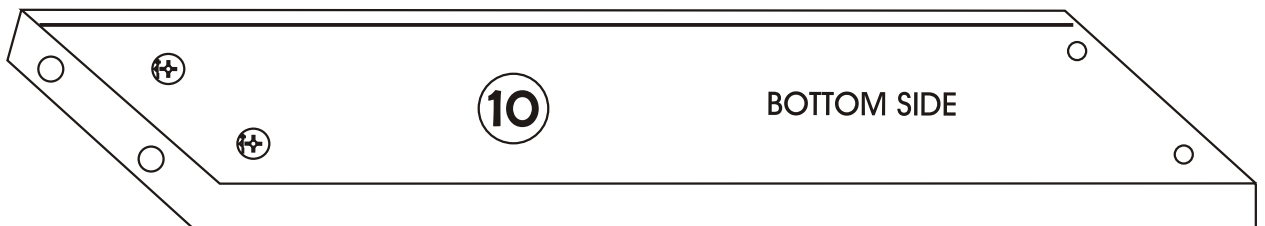

Lexus

Assembly Manual

KALUNE DESIGN
furniture

A1

Lexus

ATTENTION !!

Minifix is the main connection material used in Decortile products ,
Before starting assembly , Please check the drawings below

Accessory List

A1 Minifix  24X	A2 Minifix  24X	 4X	F16 4×40 m  10X
A3  16X	R22  4X	F17  8X	N20 18×3,5 m  32X
T24 6×50 m  8X	T25  1X	 24X	

General View

1

2

4

5

7

8