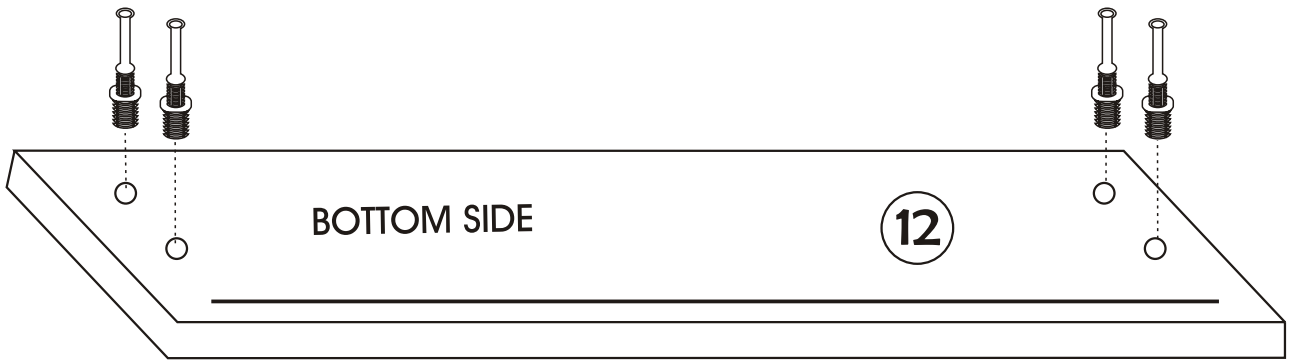

Lexus

Assembly Manual

KALUNE DESIGN
furniture

A1

Lexus

ATTENTION !!

Minifix is the main connection material used in Decortile products ,
Before starting assembly , Please check the drawings below

Accessory List

A1 Minifix  24X	A2 Minifix  24X	 4X	F16 4×40 m  10X
A3  16X	R22  4X	F17  8X	N20 18×3,5 m  32X
T24 6×50 m  8X	T25  1X	 24X	

General View

1

2

4

5

7

8