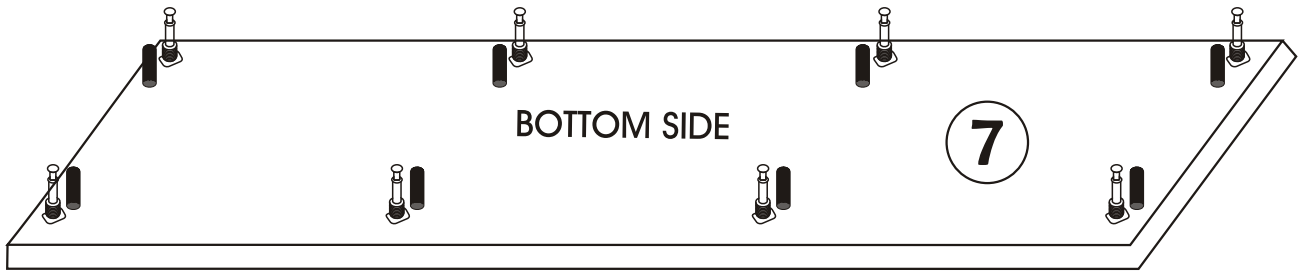

Lexus

Assembly Manual

KALUNE DESIGN
furniture

A1

Lexus

ATTENTION !!

Minifix is the main connection material used in Decortile products ,
Before starting assembly , Please check the drawings below

Accessory List

A1 Minifix  24X	A2 Minifix  24X	 4X	F16 4×40 m  10X
A3  16X	R22  4X	F17  8X	N20 18×3,5 m  32X
T24 6×50 m  8X	T25  1X	 24X	

General View

1

2

4

5

7

8