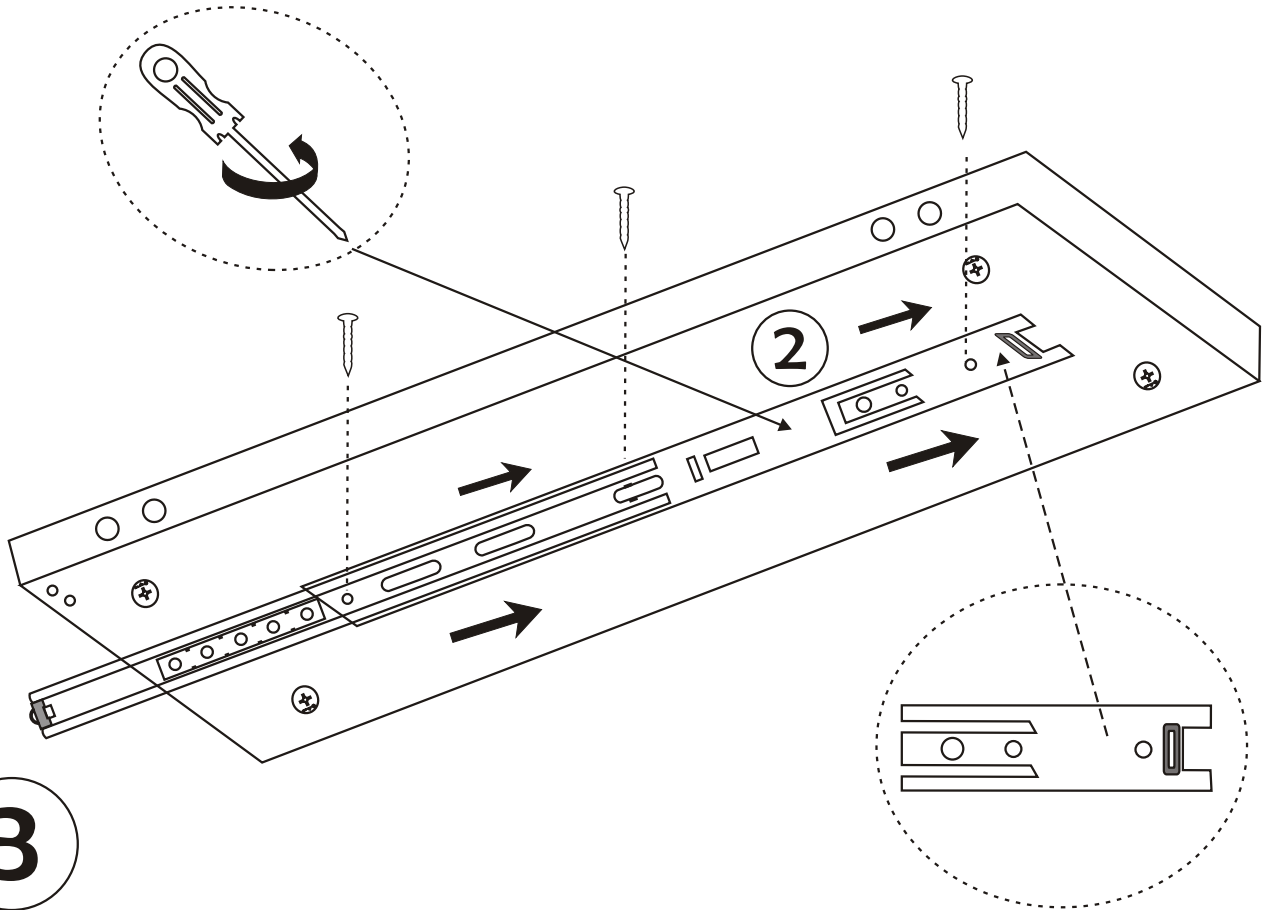

Lexus

Assembly Manual

KALUNE DESIGN
furniture

A1

Lexus

ATTENTION !!

Minifix is the main connection material used in Decortile products ,
Before starting assembly , Please check the drawings below

Accessory List

A1 Minifix  24X	A2 Minifix  24X	 4X	F16 4×40 m  10X
A3  16X	R22  4X	F17  8X	N20 18×3,5 m  32X
T24 6×50 m  8X	T25  1X	 24X	

General View

1

2

4

5

7

8