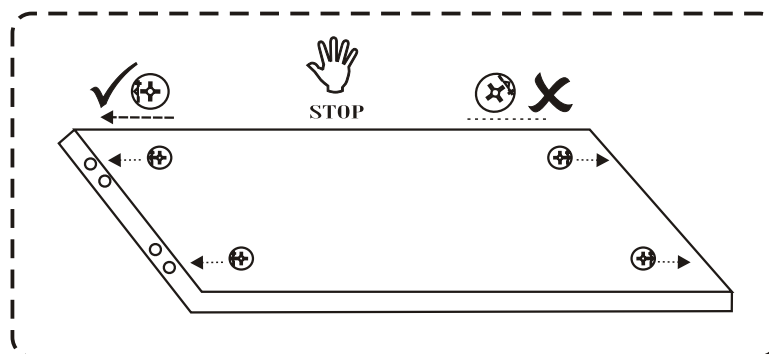

Lexus

Assembly Manual

KALUNE DESIGN
furniture

A1

Lexus

ATTENTION !!

Minifix is the main connection material used in Decortile products ,
Before starting assembly , Please check the drawings below

Accessory List

A1 Minifix  24X	A2 Minifix  24X	 4X	F16 4×40 m  10X
A3  16X	R22  4X	F17  8X	N20 18×3,5 m  32X
T24 6×50 m  8X	T25  1X	 24X	

General View

1

2

4

5

7

8