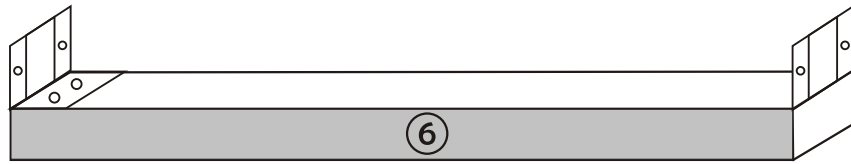

Lexus

Assembly Manual

KALUNE DESIGN
furniture

A1

Lexus

ATTENTION !!

Minifix is the main connection material used in Decortile products ,
Before starting assembly , Please check the drawings below

Accessory List

A1 Minifix  24X	A2 Minifix  24X	 4X	F16 4×40 m  10X
A3  16X	R22  4X	F17  8X	N20 18×3,5 m  32X
T24 6×50 m  8X	T25  1X	 24X	

General View

1

2

4

5

7

8