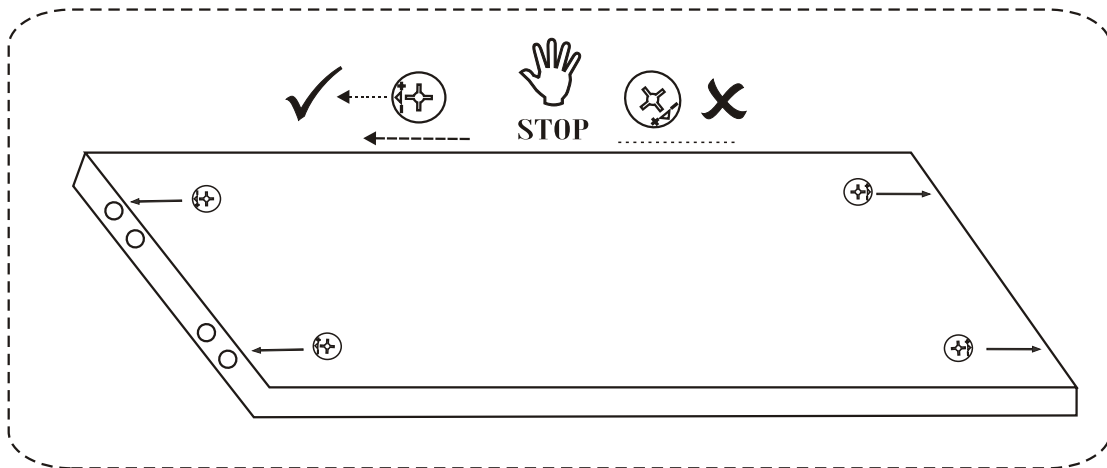

BENGÜ KITAPLIK

Assembly Manual

Kalune Design
Furniture

ATTENTION !!

Minifix is the main connection material used in Decortile products ,
Before starting assembly , Please check the drawings below

Accessory List

B10  5X	A1 Minifix  50X	A2 Minifix  50X	F13  3X
T24 3,5×30 m  12X	N20 3,5×18 m  45X	A3  50X	K28  3X
M19  3X	F21  6X	F22  6X	 50X

General View

1

6

8

BENGÜ KITAPLIK