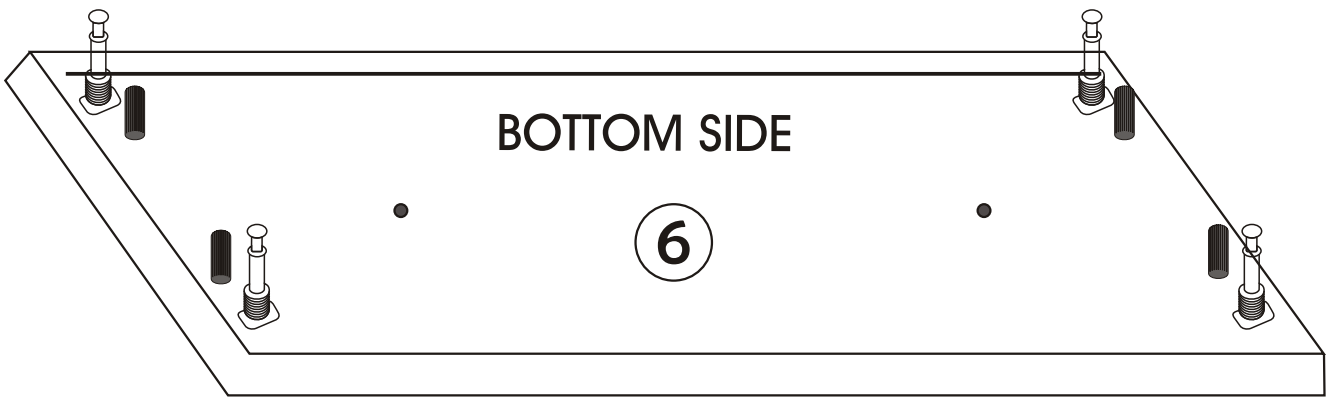

BENGÜ KITAPLIK

Assembly Manual

Kalune Design
Furniture

ATTENTION !!

Minifix is the main connection material used in Decortile products ,
Before starting assembly , Please check the drawings below

Accessory List

B10  5X	A1 Minifix  50X	A2 Minifix  50X	F13  3X
T24 3,5×30 m  12X	N20 3,5×18 m  45X	A3  50X	K28  3X
M19  3X	F21  6X	F22  6X	 50X

General View

1

6

8

BENGÜ KITAPLIK