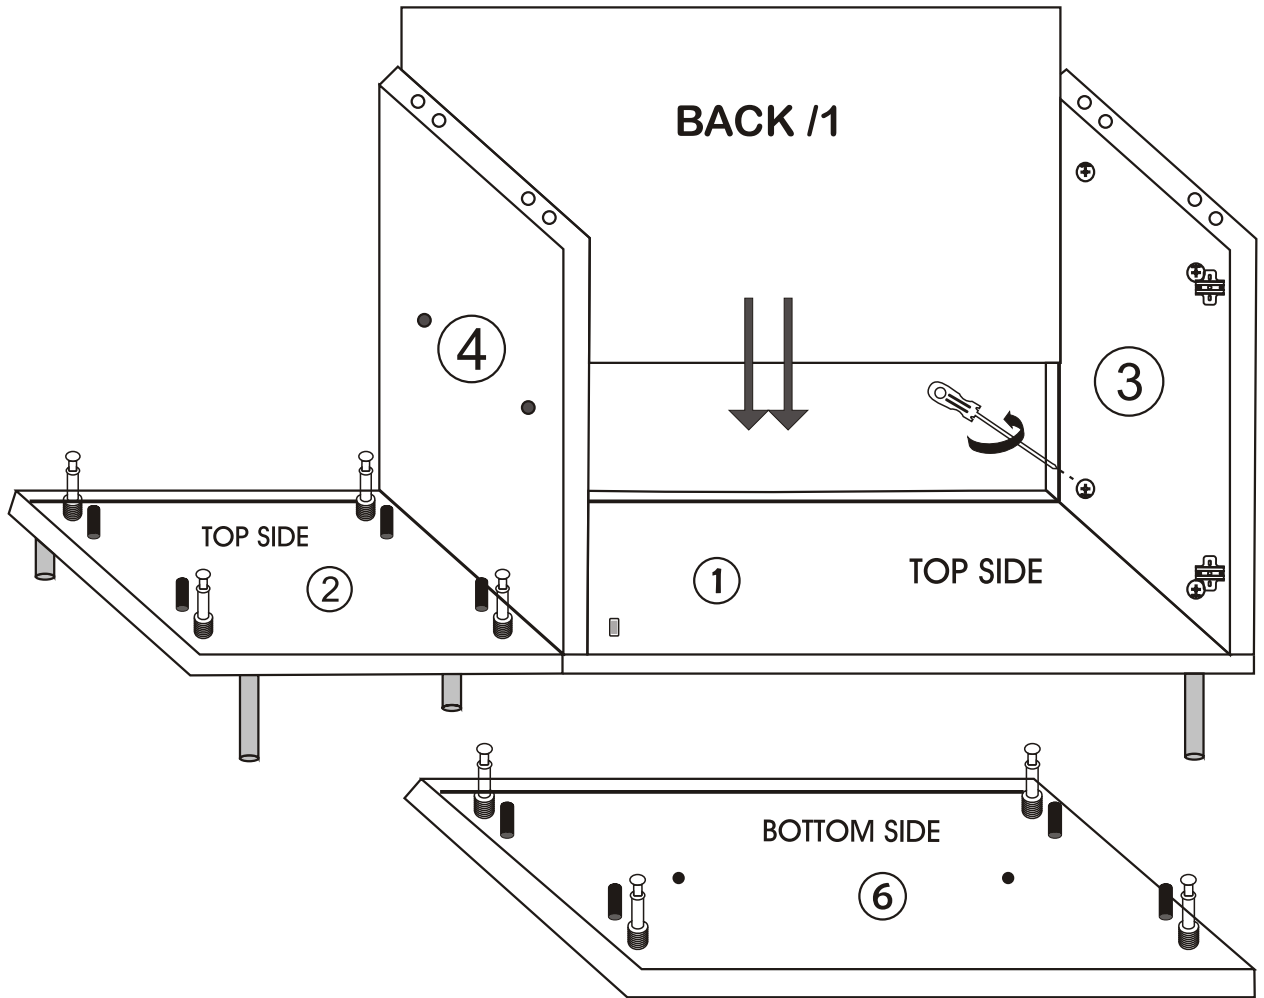

BENGÜ KITAPLIK

Assembly Manual

Kalune Design
Furniture

ATTENTION !!

Minifix is the main connection material used in Decortile products ,
Before starting assembly , Please check the drawings below

Accessory List

B10  5X	A1 Minifix  50X	A2 Minifix  50X	F13  3X
T24 3,5×30 m  12X	N20 3,5×18 m  45X	A3  50X	K28  3X
M19  3X	F21  6X	F22  6X	 50X

General View

1

6

8

BENGÜ KITAPLIK