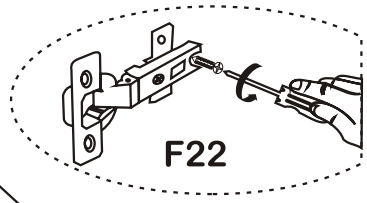

BENGÜ KITAPLIK

Assembly Manual

Kalune Design
Furniture

ATTENTION !!

Minifix is the main connection material used in Decortile products ,
Before starting assembly , Please check the drawings below

Accessory List

B10  5X	A1 Minifix  50X	A2 Minifix  50X	F13  3X
T24 3,5×30 m  12X	N20 3,5×18 m  45X	A3  50X	K28  3X
M19  3X	F21  6X	F22  6X	 50X

General View

1

6

8

BENGÜ KITAPLIK