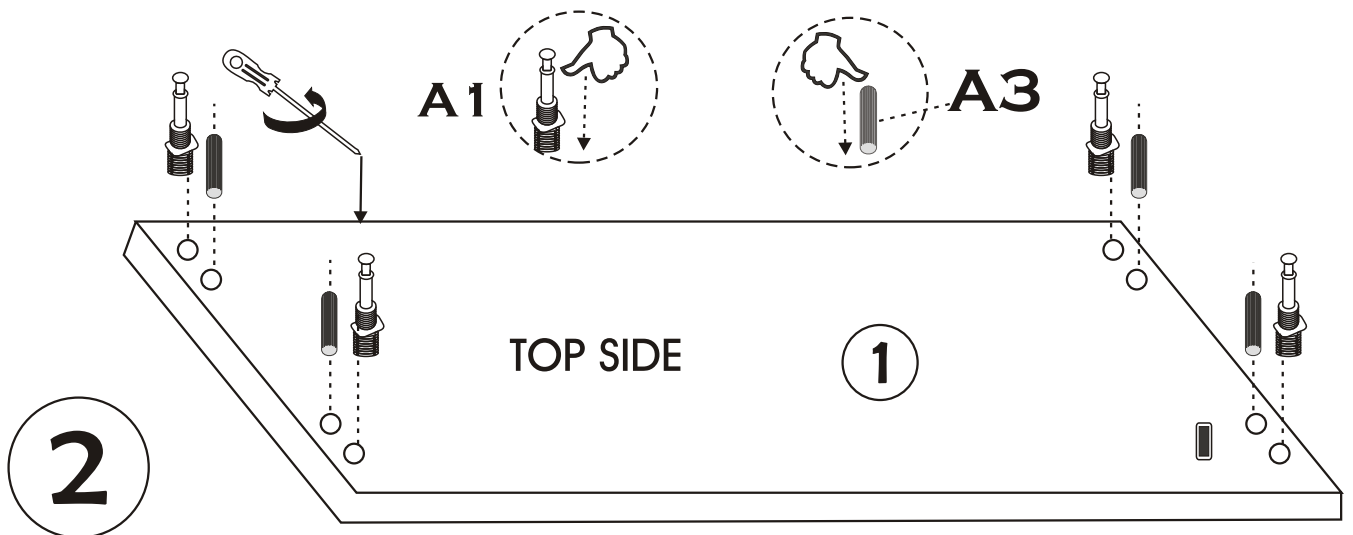

BENGÜ KITAPLIK

Assembly Manual

Kalune Design
Furniture

ATTENTION !!

Minifix is the main connection material used in Decortile products ,
Before starting assembly , Please check the drawings below

Accessory List

B10  5X	A1 Minifix  50X	A2 Minifix  50X	F13  3X
T24 3,5×30 m  12X	N20 3,5×18 m  45X	A3  50X	K28  3X
M19  3X	F21  6X	F22  6X	 50X

General View

1

6

8

BENGÜ KITAPLIK