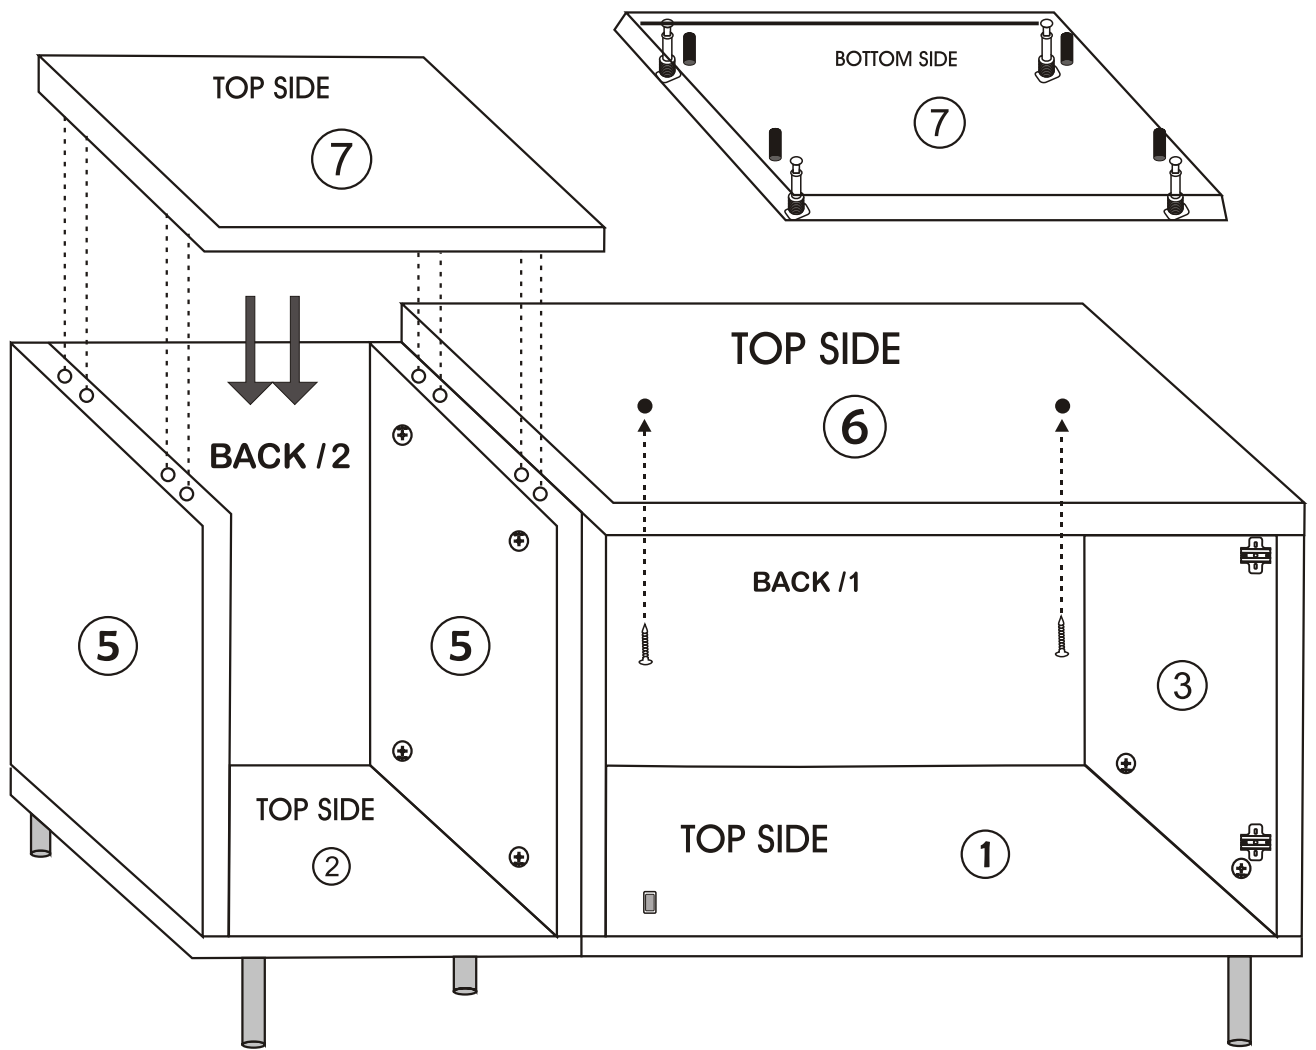

BENGÜ KITAPLIK

Assembly Manual

Kalune Design
Furniture

ATTENTION !!

Minifix is the main connection material used in Decortile products ,
Before starting assembly , Please check the drawings below

Accessory List

B10  5X	A1 Minifix  50X	A2 Minifix  50X	F13  3X
T24 3,5×30 m  12X	N20 3,5×18 m  45X	A3  50X	K28  3X
M19  3X	F21  6X	F22  6X	 50X

General View

1

6

8

BENGÜ KITAPLIK