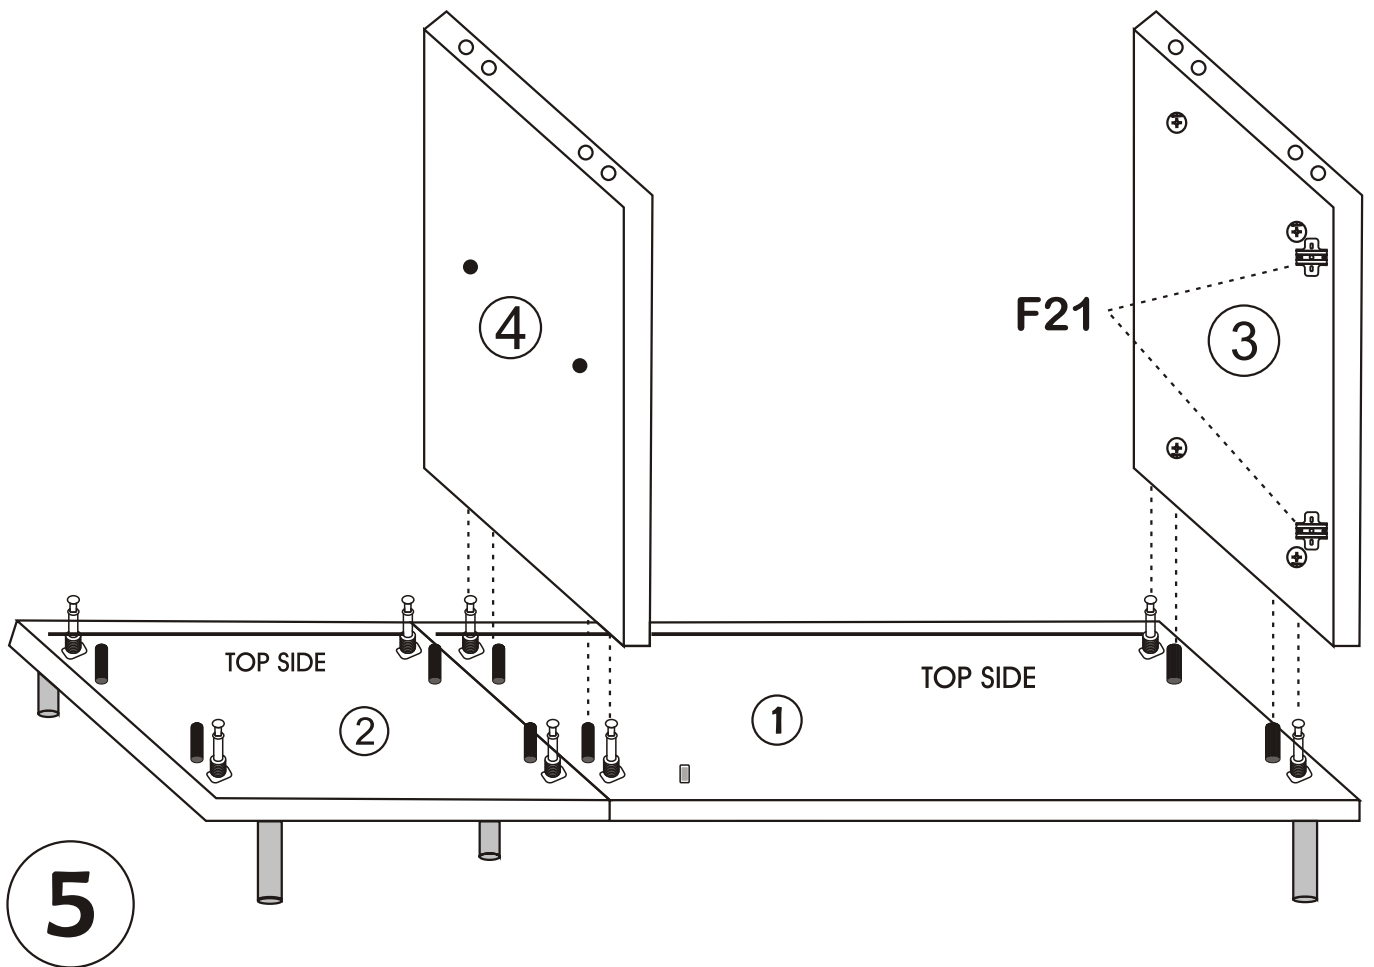

BENGÜ KITAPLIK

Assembly Manual

Kalune Design
Furniture

ATTENTION !!

Minifix is the main connection material used in Decortile products ,
Before starting assembly , Please check the drawings below

Accessory List

B10  5X	A1 Minifix  50X	A2 Minifix  50X	F13  3X
T24 3,5×30 m  12X	N20 3,5×18 m  45X	A3  50X	K28  3X
M19  3X	F21  6X	F22  6X	 50X

General View

1

6

8

BENGÜ KITAPLIK