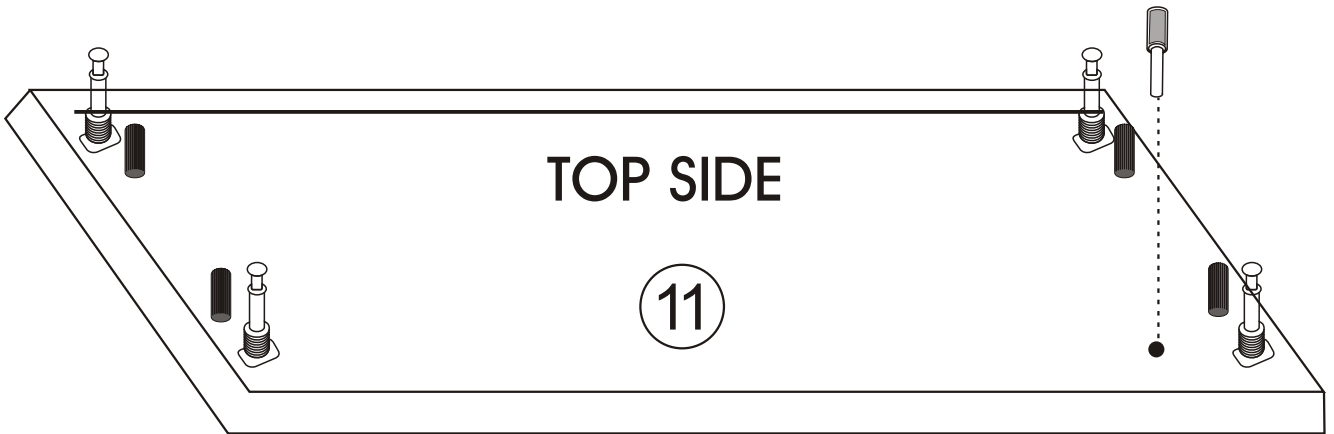

BENGÜ KITAPLIK

Assembly Manual

Kalune Design
Furniture

ATTENTION !!

Minifix is the main connection material used in Decortile products ,
Before starting assembly , Please check the drawings below

Accessory List

B10  5X	A1 Minifix  50X	A2 Minifix  50X	F13  3X
T24 3,5×30 m  12X	N20 3,5×18 m  45X	A3  50X	K28  3X
M19  3X	F21  6X	F22  6X	 50X

General View

1

6

8

BENGÜ KITAPLIK