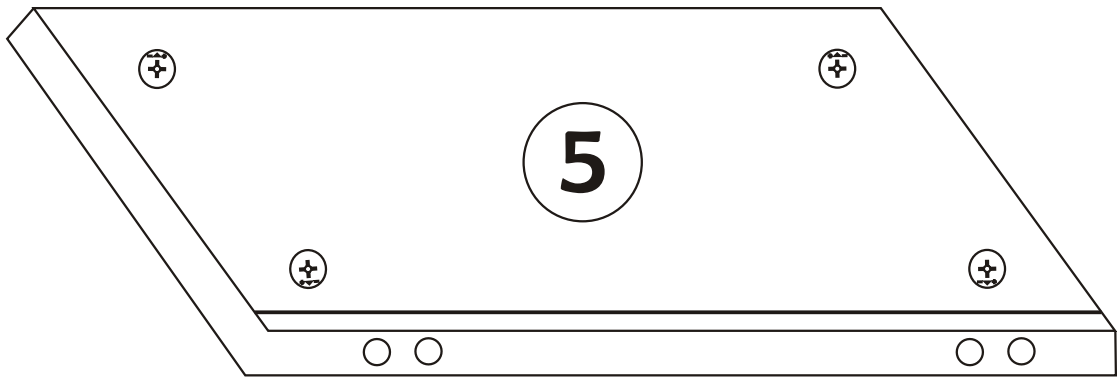

BENGÜ KITAPLIK

Assembly Manual

Kalune Design
Furniture

ATTENTION !!

Minifix is the main connection material used in Decortile products ,
Before starting assembly , Please check the drawings below

Accessory List

B10  5X	A1 Minifix  50X	A2 Minifix  50X	F13  3X
T24 3,5×30 m  12X	N20 3,5×18 m  45X	A3  50X	K28  3X
M19  3X	F21  6X	F22  6X	 50X

General View

1

6

8

BENGÜ KITAPLIK