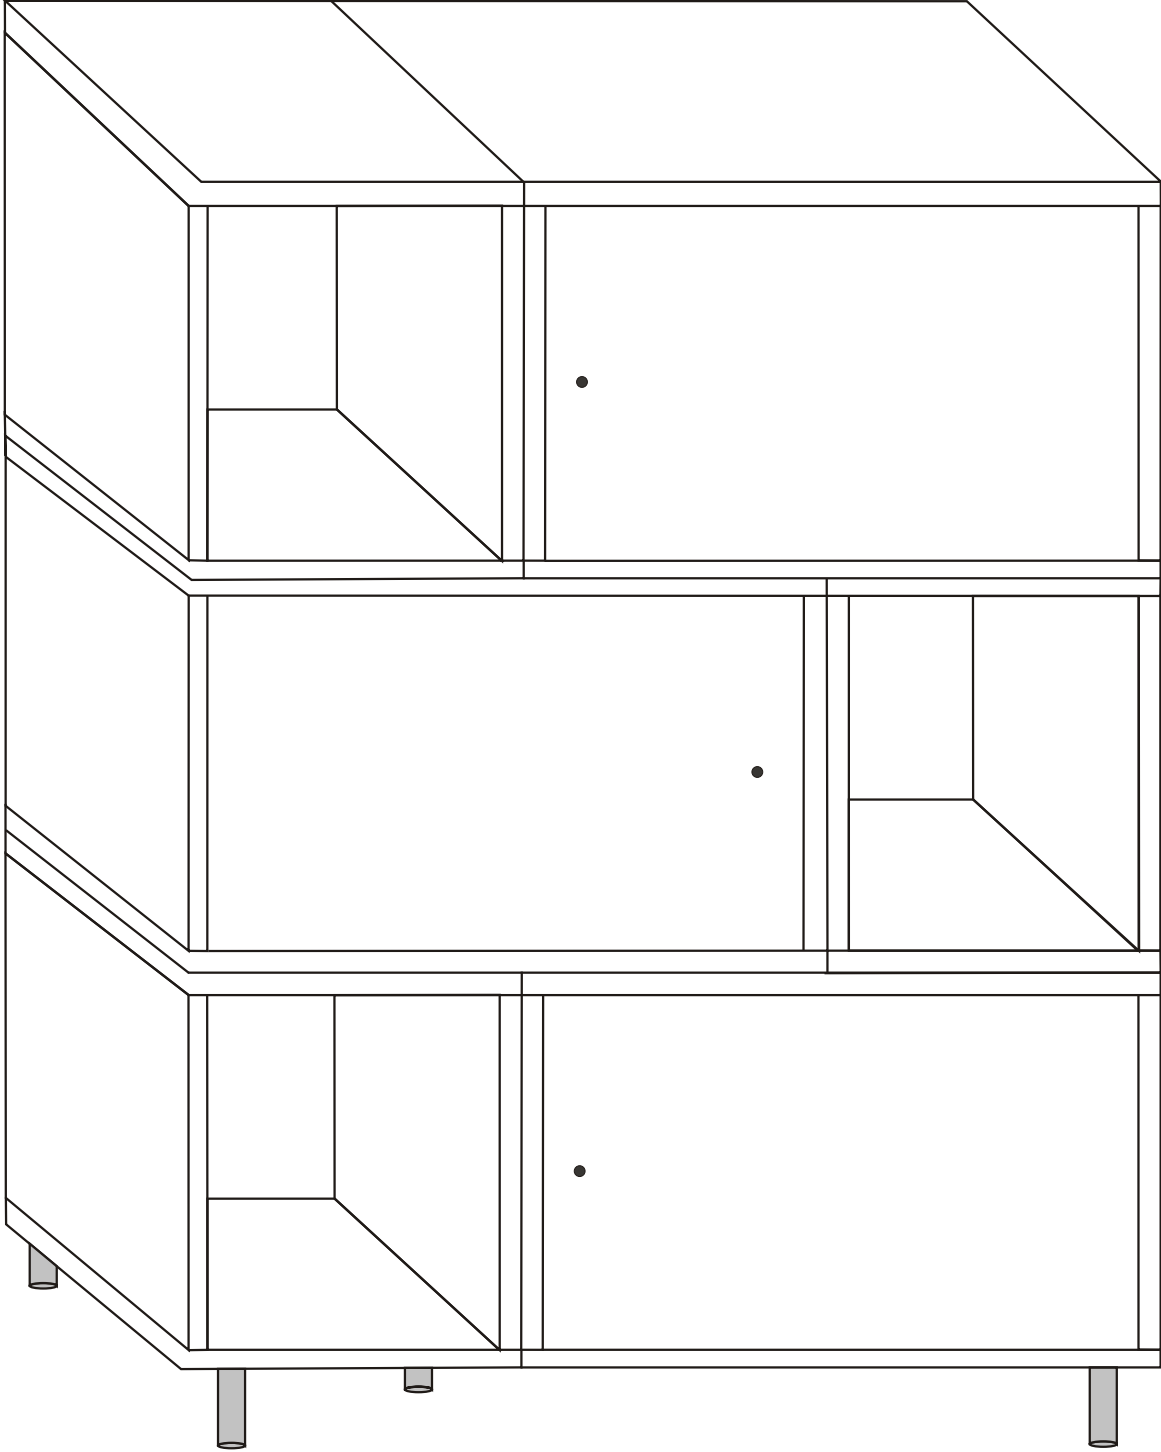

BENGÜ KITAPLIK

Assembly Manual

Kalune Design
Furniture

ATTENTION !!

Minifix is the main connection material used in Decortile products ,
Before starting assembly , Please check the drawings below

Accessory List

B10  5X	A1 Minifix  50X	A2 Minifix  50X	F13  3X
T24 3,5×30 m  12X	N20 3,5×18 m  45X	A3  50X	K28  3X
M19  3X	F21  6X	F22  6X	 50X

General View

1

6

8

BENGÜ KITAPLIK