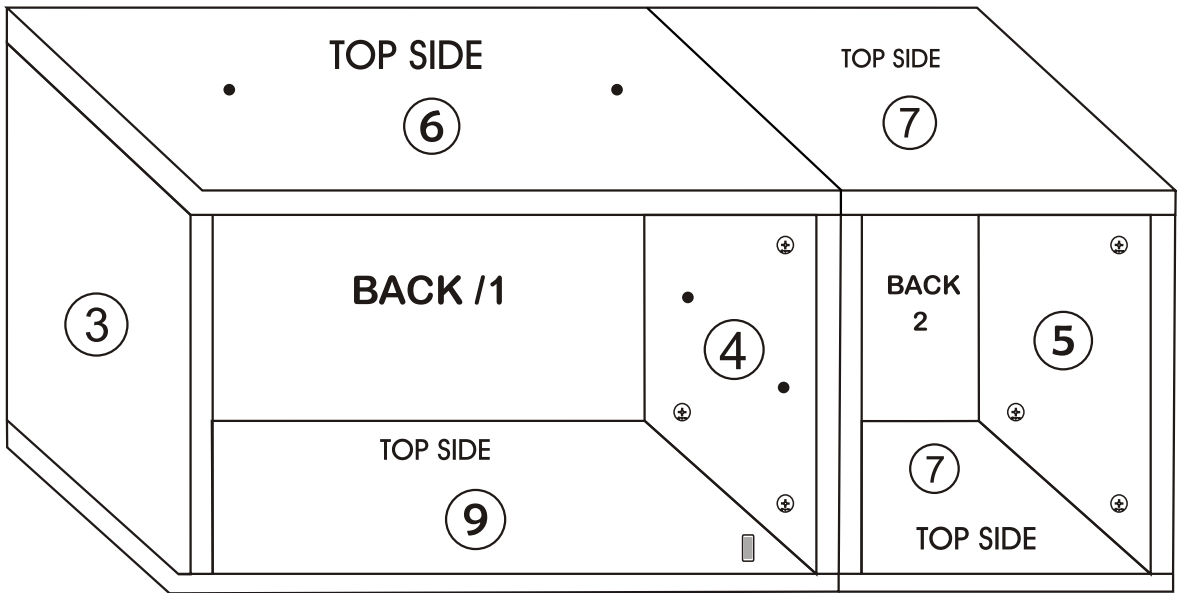

BENGÜ KITAPLIK

Assembly Manual

Kalune Design
Furniture

ATTENTION !!

Minifix is the main connection material used in Decortile products ,
Before starting assembly , Please check the drawings below

Accessory List

B10  5X	A1 Minifix  50X	A2 Minifix  50X	F13  3X
T24 3,5×30 m  12X	N20 3,5×18 m  45X	A3  50X	K28  3X
M19  3X	F21  6X	F22  6X	 50X

General View

1

6

8

BENGÜ KITAPLIK