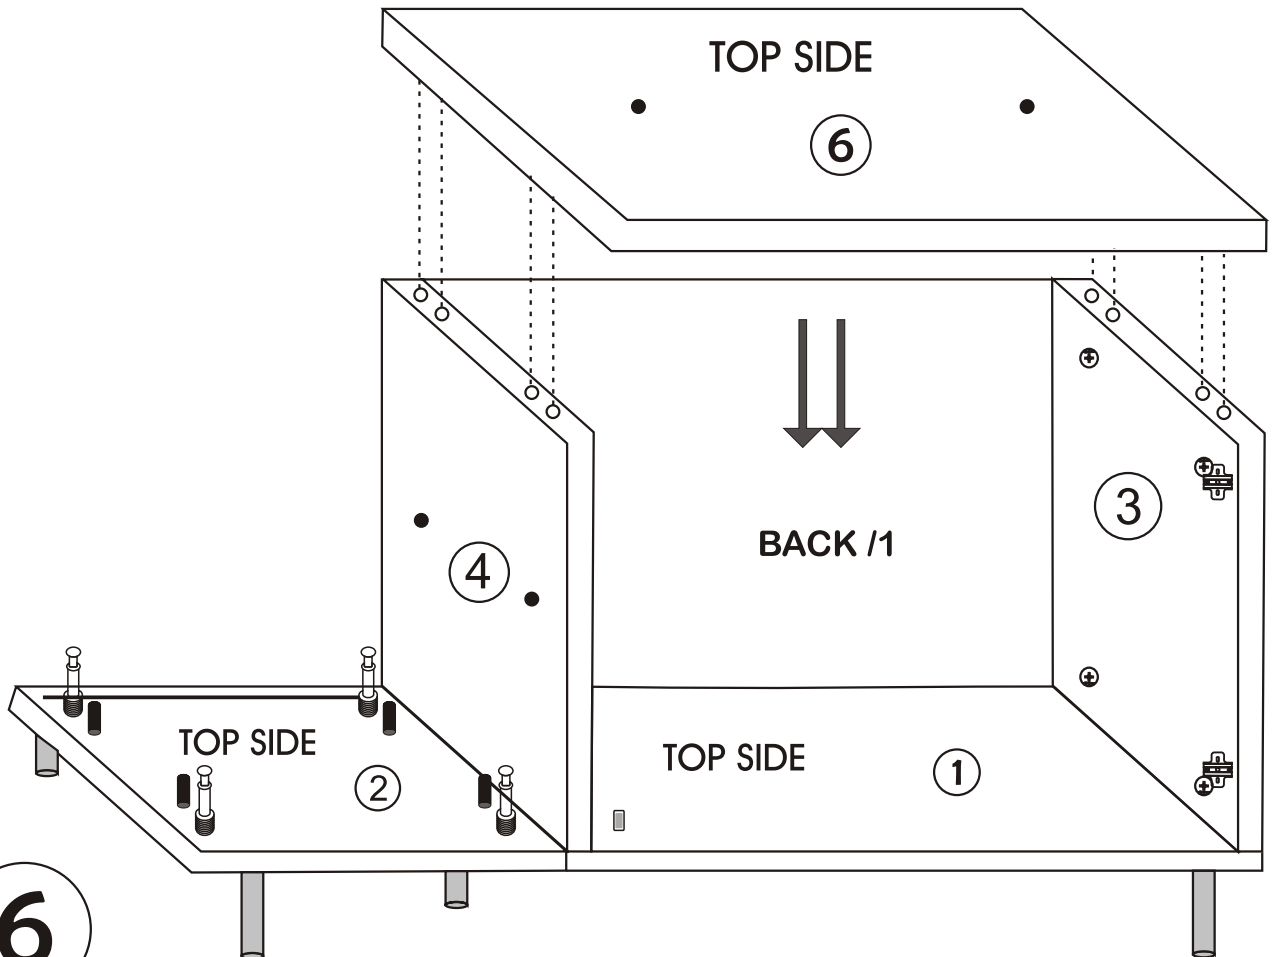

BENGÜ KITAPLIK

Assembly Manual

Kalune Design
Furniture

ATTENTION !!

Minifix is the main connection material used in Decortile products ,
Before starting assembly , Please check the drawings below

Accessory List

B10  5X	A1 Minifix  50X	A2 Minifix  50X	F13  3X
T24 3,5×30 m  12X	N20 3,5×18 m  45X	A3  50X	K28  3X
M19  3X	F21  6X	F22  6X	 50X

General View

1

6

8

BENGÜ KITAPLIK