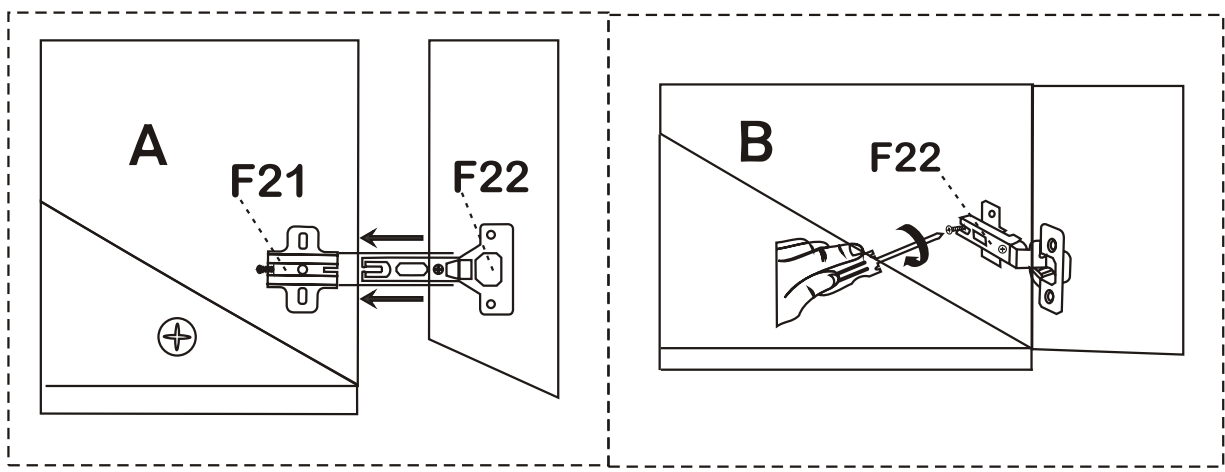

BENGÜ KITAPLIK

Assembly Manual

Kalune Design
Furniture

ATTENTION !!

Minifix is the main connection material used in Decortile products ,
Before starting assembly , Please check the drawings below

Accessory List

B10  5X	A1 Minifix  50X	A2 Minifix  50X	F13  3X
T24 3,5×30 m  12X	N20 3,5×18 m  45X	A3  50X	K28  3X
M19  3X	F21  6X	F22  6X	 50X

General View

1

6

8

BENGÜ KITAPLIK