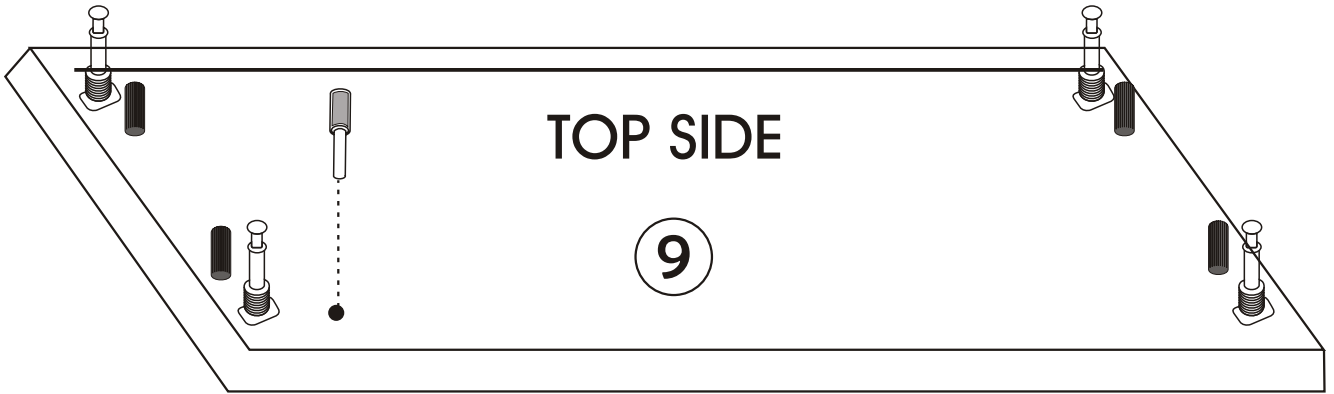

BENGÜ KITAPLIK

Assembly Manual

Kalune Design
Furniture

ATTENTION !!

Minifix is the main connection material used in Decortile products ,
Before starting assembly , Please check the drawings below

Accessory List

B10  5X	A1 Minifix  50X	A2 Minifix  50X	F13  3X
T24 3,5×30 m  12X	N20 3,5×18 m  45X	A3  50X	K28  3X
M19  3X	F21  6X	F22  6X	 50X

General View

1

6

8

BENGÜ KITAPLIK