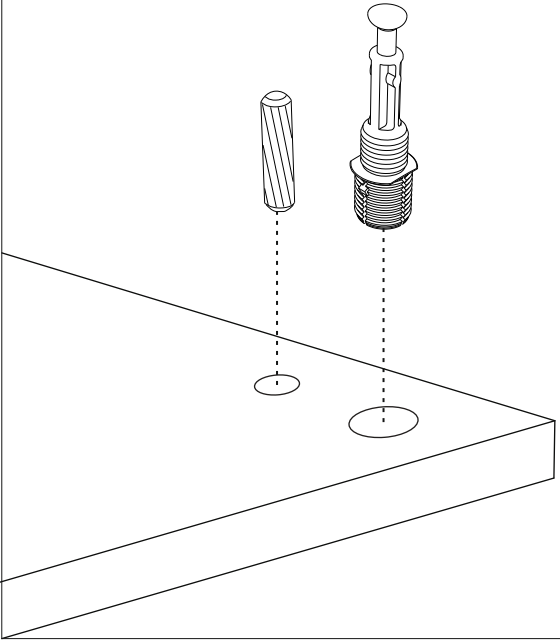

# ATTENTION !!

Minifix is the main connection material used in Decortie products. Before starting assembly, please check the drawings below.

A22

Bu modül iki kişi tarafından kurulmalıdır.  
This module should be assembled by two people.