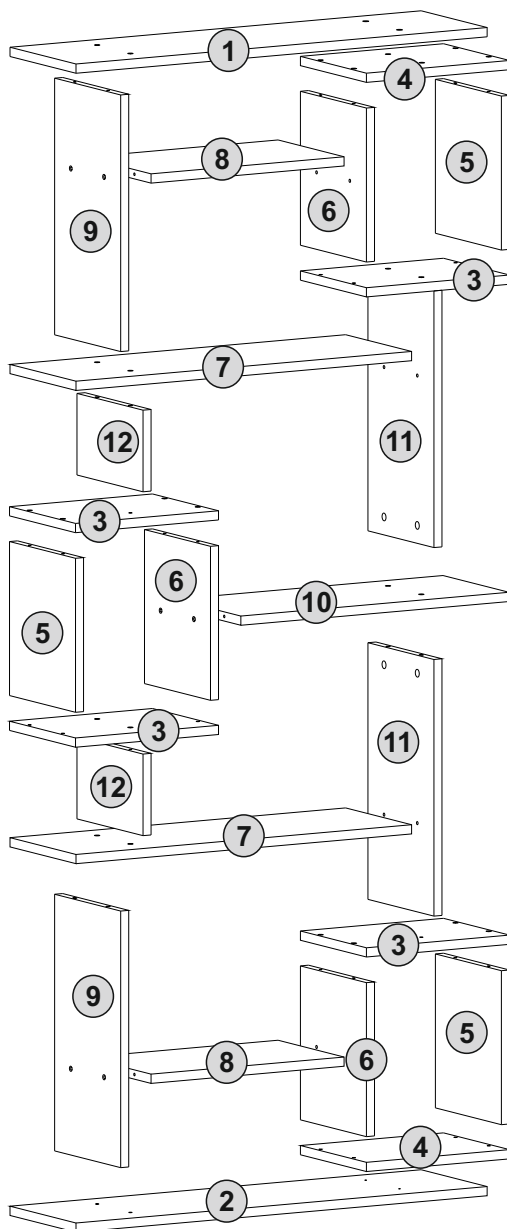

PARÇA TANILAMA / GENERAL VIEW