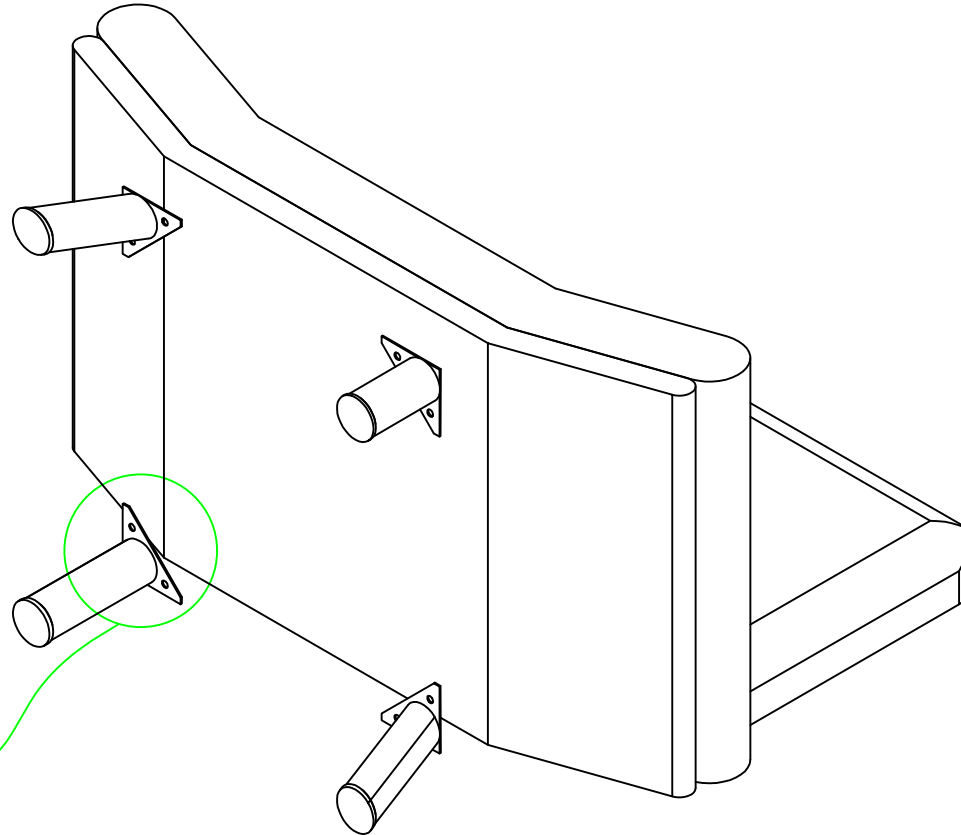

MONTAJ ADIMLARI

ASSEMBLY INSTRUCTIONS

pafu

ÜRÜN
MİSA SOLO
PRODUCT
MİSA SOLO

AKSESUAR LİSTESİ-ACCESSORIES LIST

ACCESSORIE NO
AYAK

4 ADET

MONTAJ ADIMLARI

ASSEMBLY INSTRUCTIONS

M8X20 VIDA

**Please remove the
screws on the product
and use it while
mounting the feet**