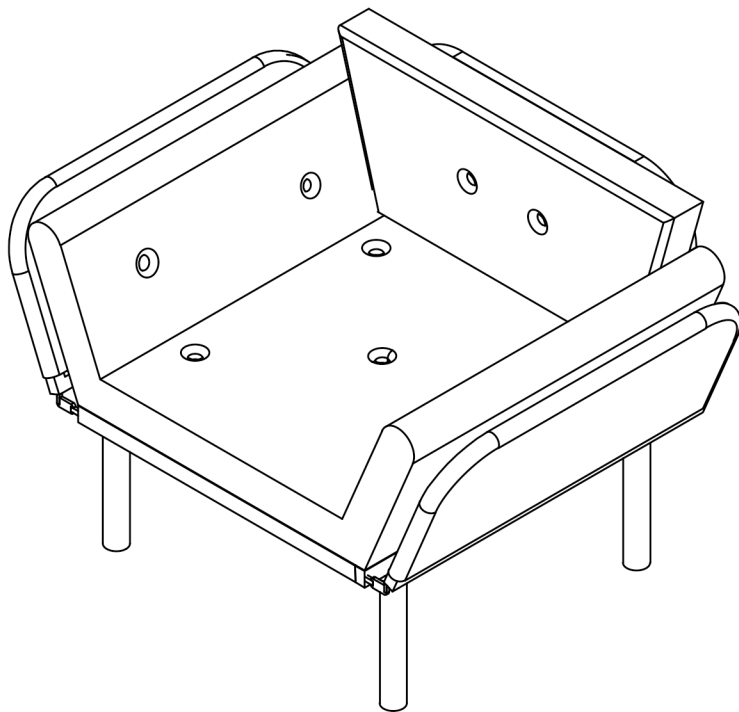

ASSEMBLY INSTRUCTIONS

pafu

PRODUCT
PAFU NITTA SINGLE SOFA

ACCESSORIES LIST

ACCESSORIE NAME

EGE LEG

4 PIECES

ACCESSORIE NAME

METAL BACKREST

1 PIECES

ASSEMBLY INSTRUCTIONS

M8X35 VIDA
ÜZERİNDE TAKILI

1

M8X35 BOLT

Remove te fitted bolts and
use it to during assembly.

2

STRETCHING IT AND ATTACH THE
NEAREST POINT.

3

STRETCHING IT AND ATTACH THE
NEAREST POINT.

4