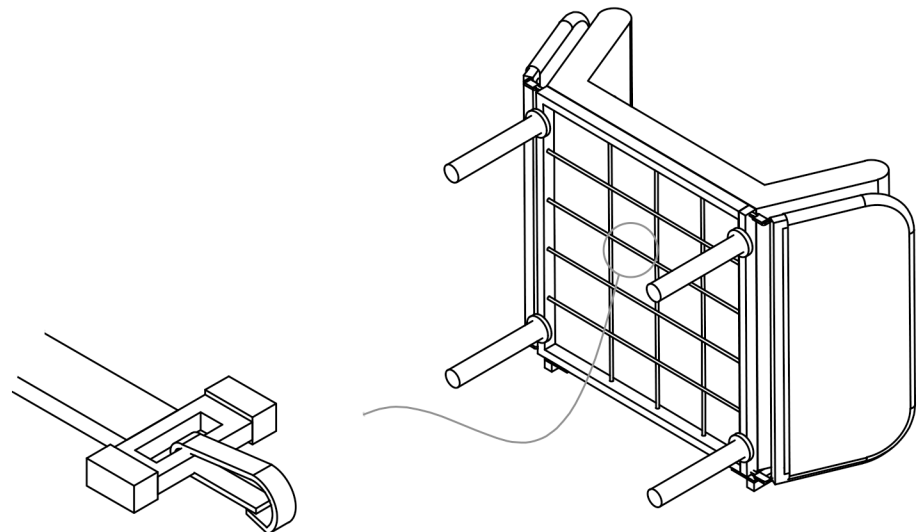

ASSEMBLY INSTRUCTIONS

pafu

PRODUCT
PAFU NITTA SINGLE SOFA

ACCESSORIES LIST

ACCESSORIE NAME

EGE LEG

4 PIECES

ACCESSORIE NAME

METAL BACKREST

1 PIECES

ASSEMBLY INSTRUCTIONS

M8X35 VIDA
ÜZERİNDE TAKILI

1

M8X35 BOLT

Remove te fitted bolts and
use it to during assembly.

2

STRETCHING IT AND ATTACH THE
NEAREST POINT.

3

STRETCHING IT AND ATTACH THE
NEAREST POINT.

4