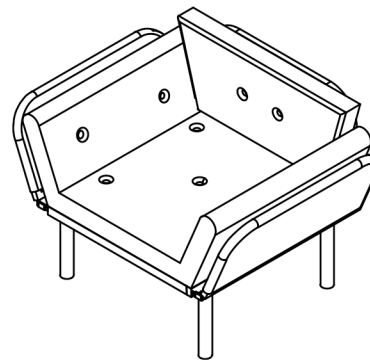

ASSEMBLY INSTRUCTIONS

pafu

PRODUCT
PAFU NITTA SINGLE SOFA

ACCESSORIES LIST

ACCESSORIE NAME

EGE LEG

4 PIECES

ACCESSORIE NAME

METAL BACKREST

1 PIECES

ASSEMBLY INSTRUCTIONS

M8X35 VIDA
ÜZERİNDE TAKILI

1

M8X35 BOLT

Remove te fitted bolts and
use it to during assembly.

2

STRETCHING IT AND ATTACH THE
NEAREST POINT.

3

STRETCHING IT AND ATTACH THE
NEAREST POINT.

4