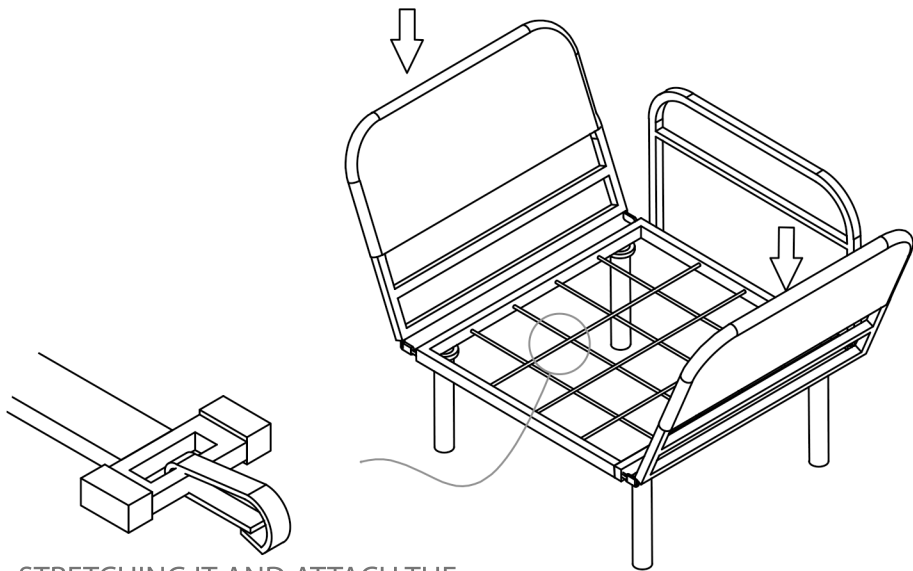

ASSEMBLY INSTRUCTIONS

pafu

PRODUCT
PAFU NITTA SINGLE SOFA

ACCESSORIES LIST

ACCESSORIE NAME

EGE LEG

4 PIECES

ACCESSORIE NAME

METAL BACKREST

1 PIECES

ASSEMBLY INSTRUCTIONS

M8X35 VIDA
ÜZERİNDE TAKILI

1

M8X35 BOLT

Remove te fitted bolts and
use it to during assembly.

2

STRETCHING IT AND ATTACH THE
NEAREST POINT.

3

STRETCHING IT AND ATTACH THE
NEAREST POINT.

4