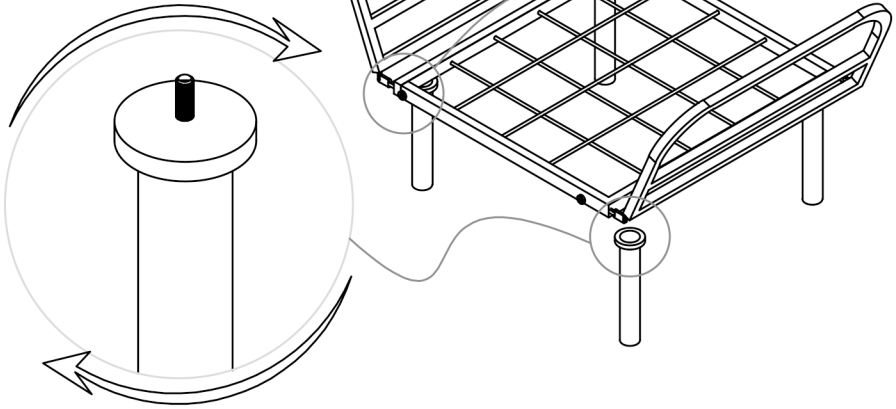

ASSEMBLY INSTRUCTIONS

pafu

PRODUCT
PAFU NITTA SINGLE SOFA

ACCESSORIES LIST

ACCESSORIE NAME

EGE LEG

4 PIECES

ACCESSORIE NAME

METAL BACKREST

1 PIECES

ASSEMBLY INSTRUCTIONS

M8X35 VIDA
ÜZERİNDE TAKILI

1

M8X35 BOLT

Remove te fitted bolts and
use it to during assembly.

2

STRETCHING IT AND ATTACH THE
NEAREST POINT.

3

STRETCHING IT AND ATTACH THE
NEAREST POINT.

4