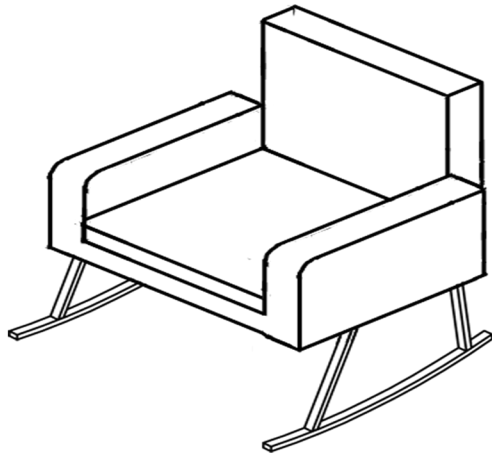

ASSEMBLY INSTRUCTIONS

FUTON

PRODUCT

KONO ROCKING CHAIR

ACCESSORIE NAME

M8 * 60 BOLT

4 PIECES

MONTAJ ADIMLARI

ASSEMBLY THE BOLTS

M8X60