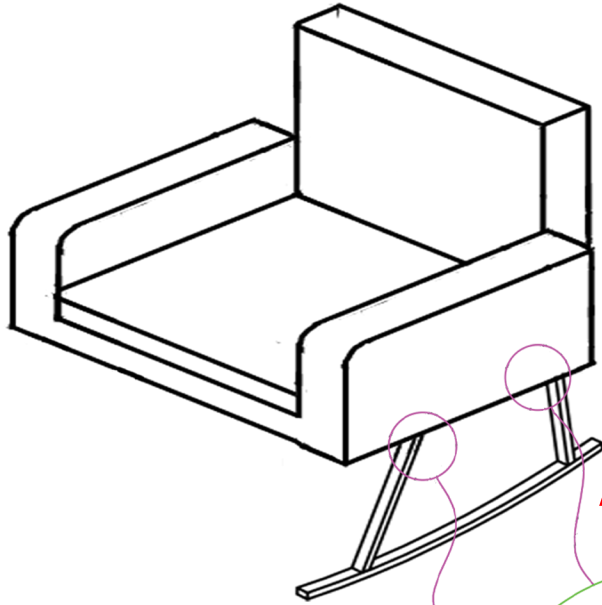

ASSEMBLY INSTRUCTIONS

FUTON

PRODUCT

KONO ROCKING CHAIR

ACCESSORIE NAME

M8 * 60 BOLT

4 PIECES

MONTAJ ADIMLARI

ASSEMBLY THE BOLTS

M8X60