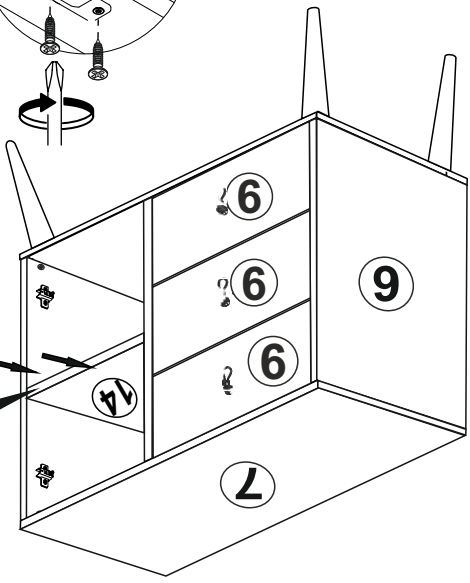

PARÇA KODLAMA / GENERAL VIEW

3

12

KULP VIDASI X 4
(HOLDER SCREW)

KULP X 4
(HOLDER)

3.5 X 18 SUNTA VIDASI
(3.5 X 18 SCREW) X4

SÜPER DEVE
MENTEŞE X 2
(CAMEL HINGE)

Not : Seyyar Rafi
Çapraz Yerleştirin.
(Place Horizontal On The
Movable Shelves.)

RAF PİMİ
(PLASTIC PIN)
X4