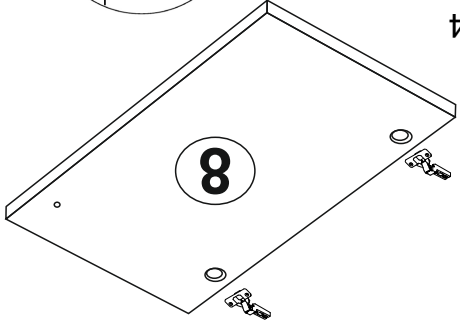

PARÇA KODLAMA / GENERAL VIEW

3

12

KULP VIDASI X 4
(HOLDER SCREW)

KULP X 4
(HOLDER)

3.5 X 18 SUNTA VIDASI
(3.5 X 18 SCREW) X4

SÜPER DEVE
MENTEŞE X 2
(CAMEL HINGE)

Not : Seyyar Rafi
Çapraz Yerleştirin.
(Place Horizontal On The
Movable Shelves.)

RAF PİMİ
(PLASTIC PIN)
X4