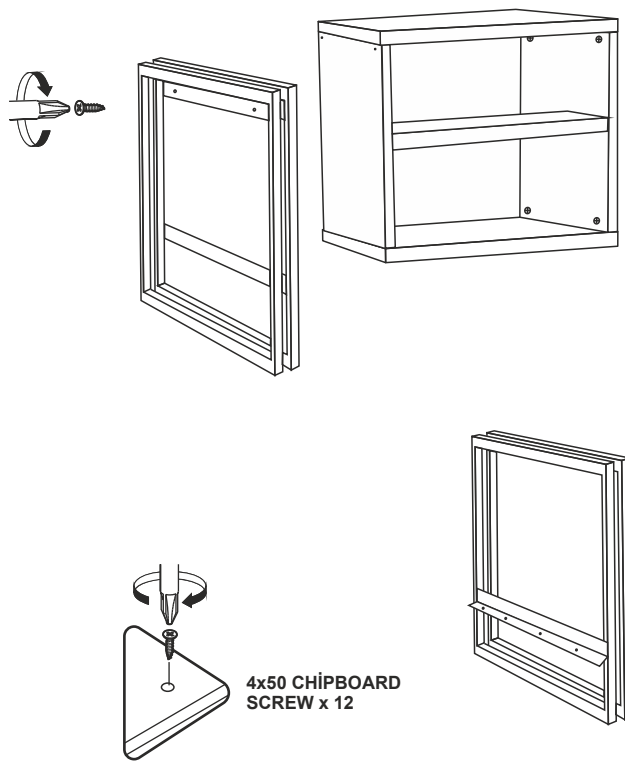

MINIFIKS HEAT x 14	MINIFIKS SHAFT x 14	DOWEL : x 28	PULLING SCREW x 12
HOLDER x 2	HOLDER SCREW x 4	CABINET SCREW x 4	CORNER WEDGE x 8
4x18 CHIPBOARD SCREW x 32	FOOT SEAL x 8	35 CM TELESCOPIC RAIL x 2 tm.	

* FIX THE ACCESORIES AS SHOWN FOLLOW THE INSTALLATION SEQUENCE WHILE INSTALLING THE PRODUCT .

UV2120403 COSMO KOMODİN (NIGHTSTAND) ASSEMBLY GUIDE