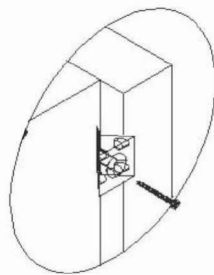

 MINIFIKS SHAFT x 32	 MINIFIKS HEAD x 32	 DOWEL : x 32	 PLASTIC PIN x 4
 SÜPER CAMEL HİNGE x 6	 CORNER WEDGE x 16	 WOODEN FOOT X 4	 4x18 CHİPBOARD SCREW x 52

* FIX THE ACCESSORIES AS SHOWN FOLLOW THE INSTALLATION SEQUENCE WHILE INSTALLING THE PRODUCT .

CORNER WEDGE

FLORA (BOOKSHELF) ASSEMBLY GUIDE