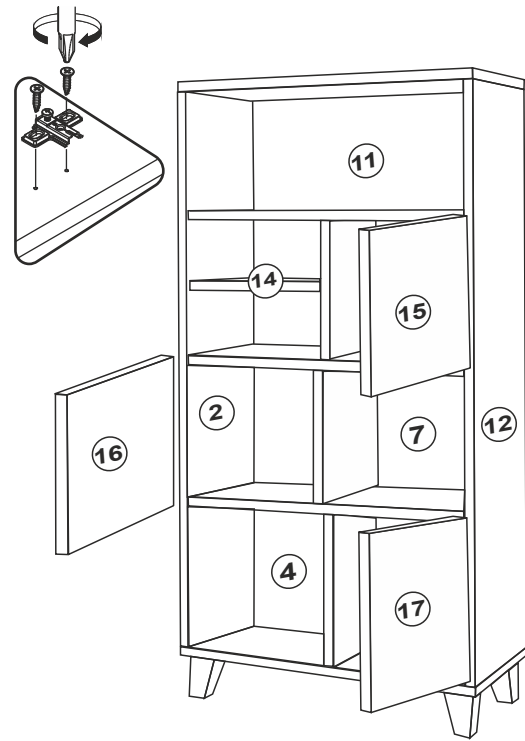

 MINIFIKS SHAFT x 32	 MINIFIKS HEAD x 32	 DOWEL : x 32	 PLASTIC PIN x 4
 SÜPER CAMEL HİNGE x 6	 CORNER WEDGE x 16	 WOODEN FOOT X 4	 4x18 CHİPBOARD SCREW x 52

* FIX THE ACCESSORIES AS SHOWN FOLLOW THE INSTALLATION SEQUENCE WHILE INSTALLING THE PRODUCT .

CORNER WEDGE

FLORA (BOOKSHELF) ASSEMBLY GUIDE