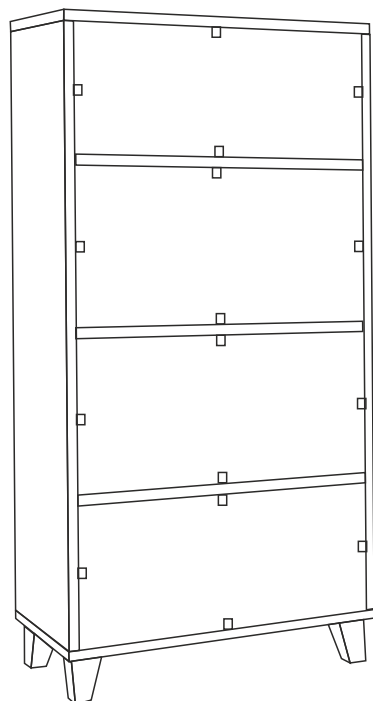

 MINIFIKS SHAFT x 32	 MINIFIKS HEAD x 32	 DOWEL : x 32	 PLASTIC PIN x 4
 SÜPER CAMEL HİNGE x 6	 CORNER WEDGE x 16	 WOODEN FOOT X 4	 4x18 CHİPBOARD SCREW x 52

* FIX THE ACCESSORIES AS SHOWN FOLLOW THE INSTALLATION SEQUENCE WHILE INSTALLING THE PRODUCT .

CORNER WEDGE

FLORA (BOOKSHELF) ASSEMBLY GUIDE