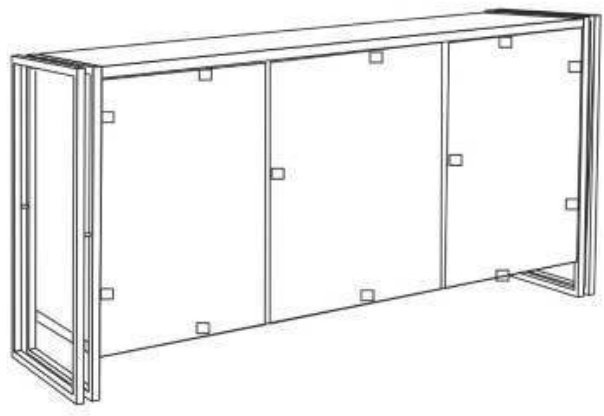

 MINIFIKS SHAFT x 22	 MINIFIKS SHAFT x 4	 MINIFIKS HEAT x 28	 DOWEL: x 28
 SÚPER CAMEL HINGE x 6	 HOLDER x 3	 HOLDER SCREW x 6	
 4x18 CHIPBOARD SCREW x 36	 PULLING SCREW x 12	 CORNER WEDGE x 12	 FOOT SEAL x
 STOP SCREW X3	 FOOT X1	 PLASTIC PIN x	

* FIX THE ACCESORIES AS SHOWN FOLLOW THE INSTALLATION SEQUENCE WHILE INSTALLING THE PRODUCT .

UV2170403 COSMO TRIBUS (SIDE BOARD) ASSEMBLY GUIDE