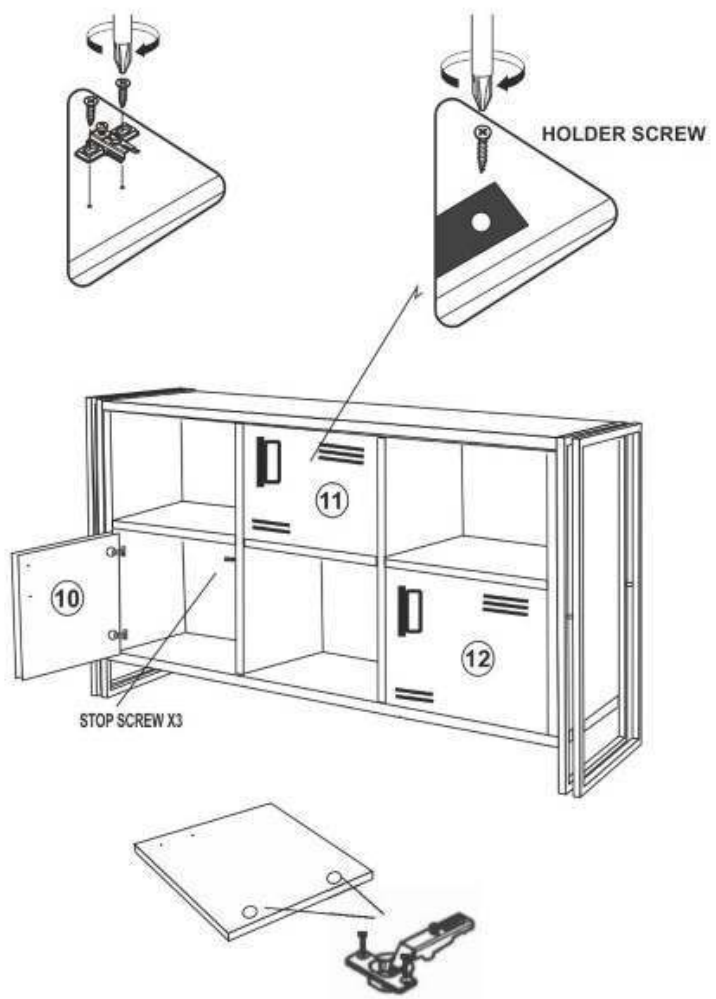

 MINIFIKS SHAFT x 22	 MINIFIKS SHAFT x 4	 MINIFIKS HEAT x 28	 DOWEL: x 28
 SÚPER CAMEL HINGE x 6	 HOLDER x 3	 HOLDER SCREW x 6	
 4x18 CHIPBOARD SCREW x 36	 PULLING SCREW x 12	 CORNER WEDGE x 12	 FOOT SEAL x
 STOP SCREW X3	 FOOT X1	 PLASTIC PIN x	

* FIX THE ACCESORIES AS SHOWN FOLLOW THE INSTALLATION SEQUENCE WHILE INSTALLING THE PRODUCT .

UV2170403 COSMO TRIBUS (SIDE BOARD) ASSEMBLY GUIDE