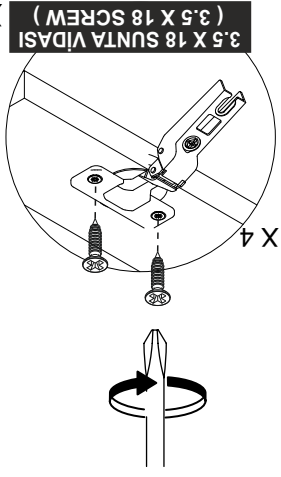

Minifix and Dowel is the main connection material used in products. Before starting assembly, please check the drawings below...

Minifix Dübeli

Minifix Gövde (MINIFIX BODY)

Minifix Mil (MINIFIX SHAFT)

Kavela (DOWEL)

PARÇA KODLAMA / GENERAL VIEW

3

12

11

4

Not : Seyyar Rafıları
Çapraz Yerleştirin.
(Place Horizontal On The
Movable Shelves.)

SÜPER DEVE MENTEŞE X 4
(CAMEL HINGE)

3.5 X 18 SUNTA VIDASI
(3.5 X 18 SCREW)
X 8