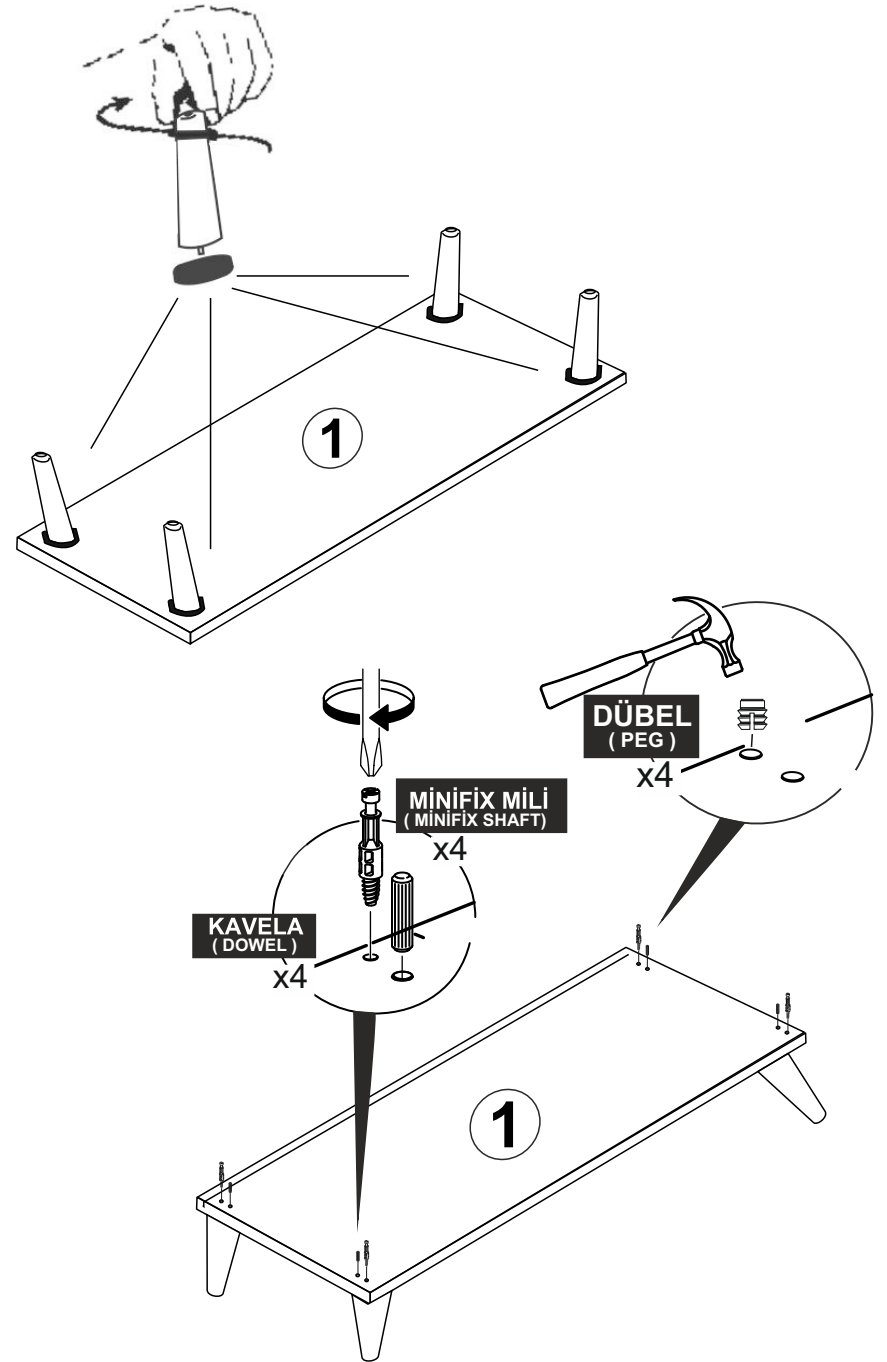

Minifix and Dowel is the main connection material used in products. Before starting assembly, please check the drawings below...

Minifix Dübeli

Minifix Gövde (MINIFIX BODY)

Minifix Mil (MINIFIX SHAFT)

Kavela (DOWEL)

PARÇA KODLAMA / GENERAL VIEW

3

12

11

4

Not : Seyyar Rafıları
Çapraz Yerleştirin.
(Place Horizontal On The
Movable Shelves.)

SÜPER DEVE MENTEŞE X 4
(CAMEL HINGE)

3.5 X 18 SUNTA VIDASI
(3.5 X 18 SCREW)
X 8