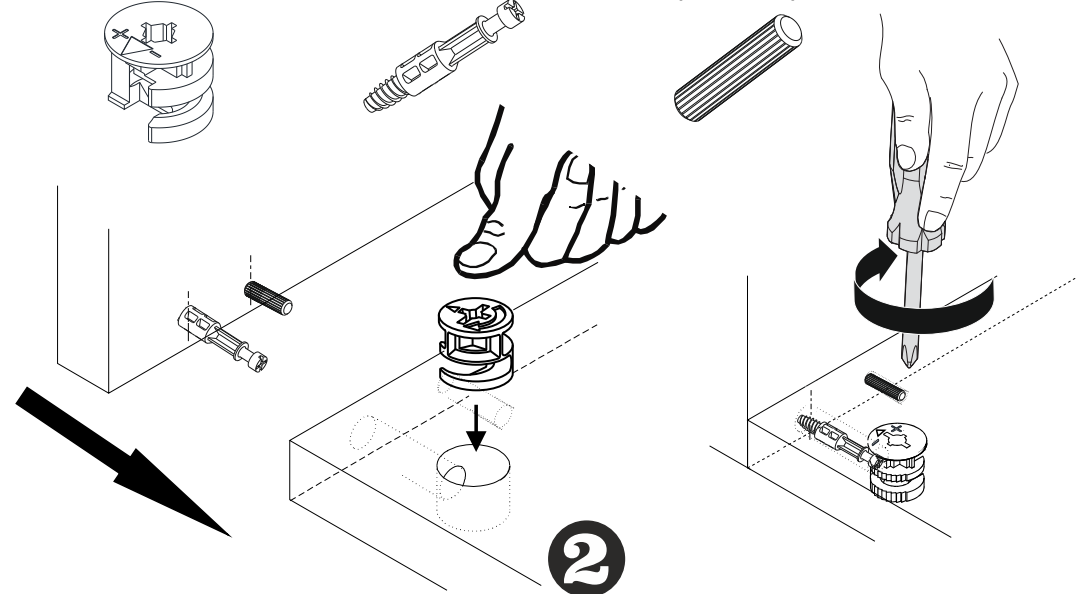

Minifix and Dowel is the main connection material used in products. Before starting assembly, please check the drawings below...

Minifix Dübeli

Minifix Gövde (MINIFIX BODY)

Minifix Mil (MINIFIX SHAFT)

Kavela (DOWEL)

PARÇA KODLAMA / GENERAL VIEW

3

12

11

4

Not : Seyyar Rafıları
Çapraz Yerleştirin.
(Place Horizontal On The
Movable Shelves.)

SÜPER DEVE MENTEŞE X 4
(CAMEL HINGE)

3.5 X 18 SUNTA VIDASI
(3.5 X 18 SCREW)
X 8