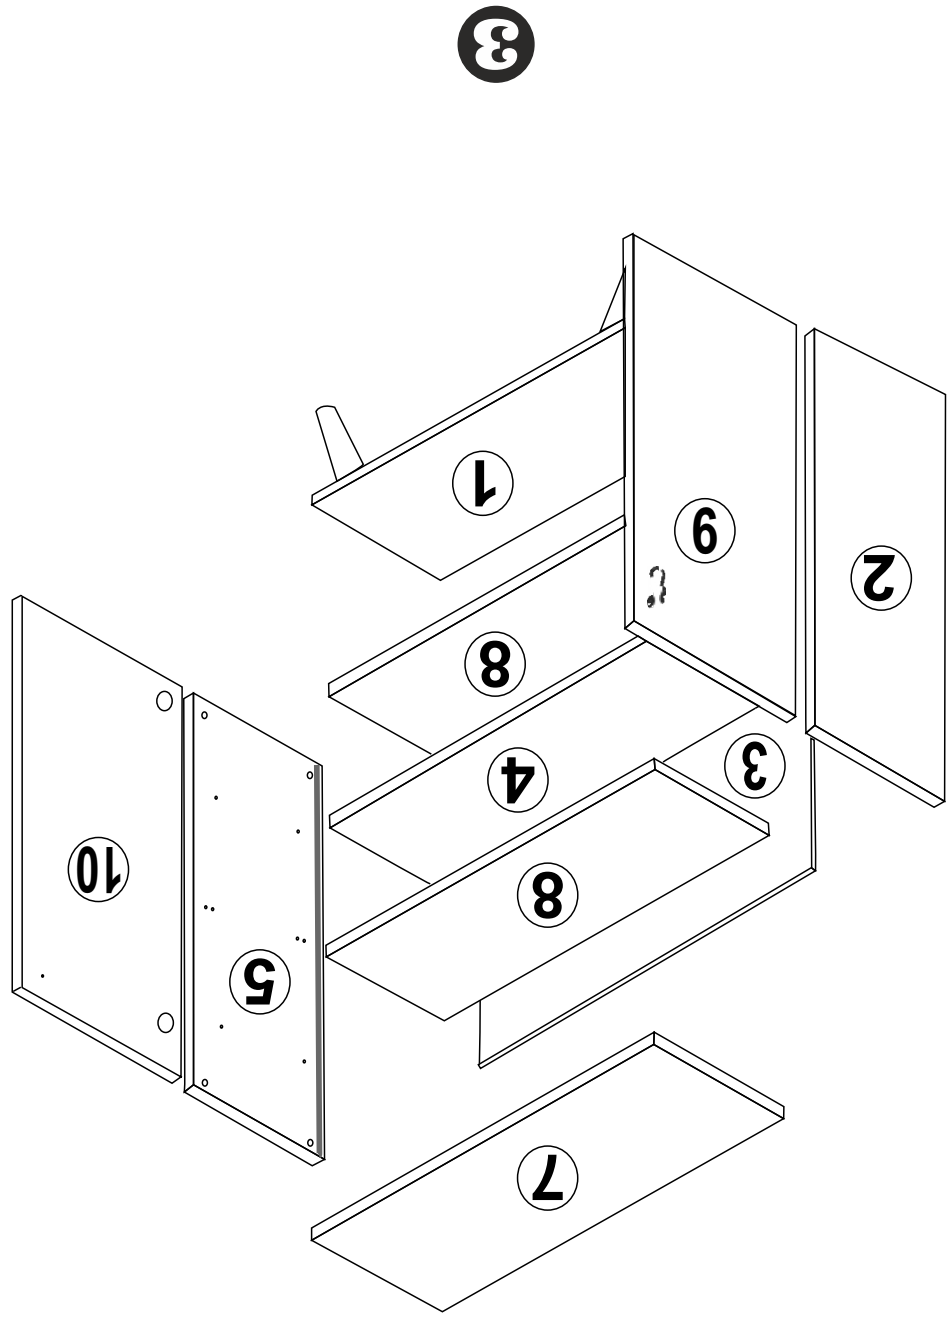

Minifix and Dowel is the main connection material used in products. Before starting assembly, please check the drawings below...

Minifix Dübeli

Minifix Gövde (MINIFIX BODY)

Minifix Mil (MINIFIX SHAFT)

Kavela (DOWEL)

PARÇA KODLAMA / GENERAL VIEW

3

12

11

4

Not : Seyyar Rafıları
Çapraz Yerleştirin.
(Place Horizontal On The
Movable Shelves.)

SÜPER DEVE MENTEŞE X 4
(CAMEL HINGE)

3.5 X 18 SUNTA VIDASI
(3.5 X 18 SCREW)
X 8