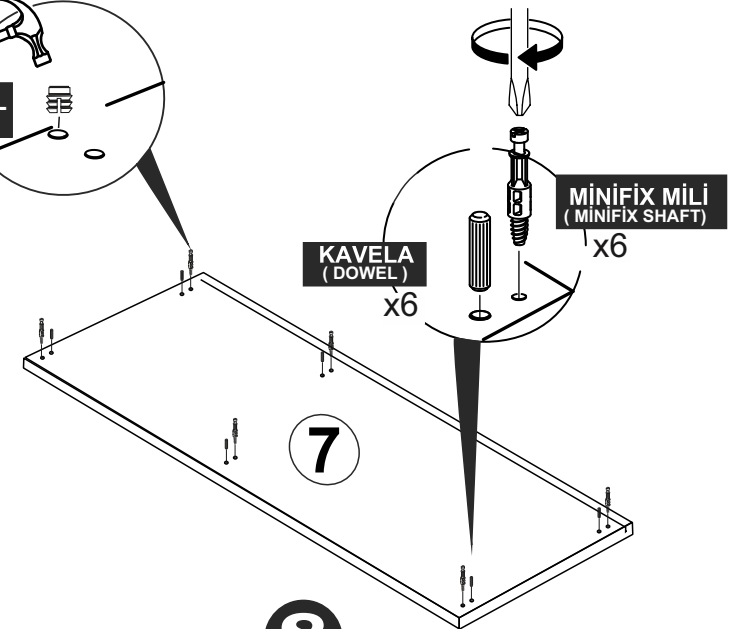

MINIFIX MİLİ
(MINIFIX SHAFT)

x6

KAVELA
(DOWEL)

x6

8