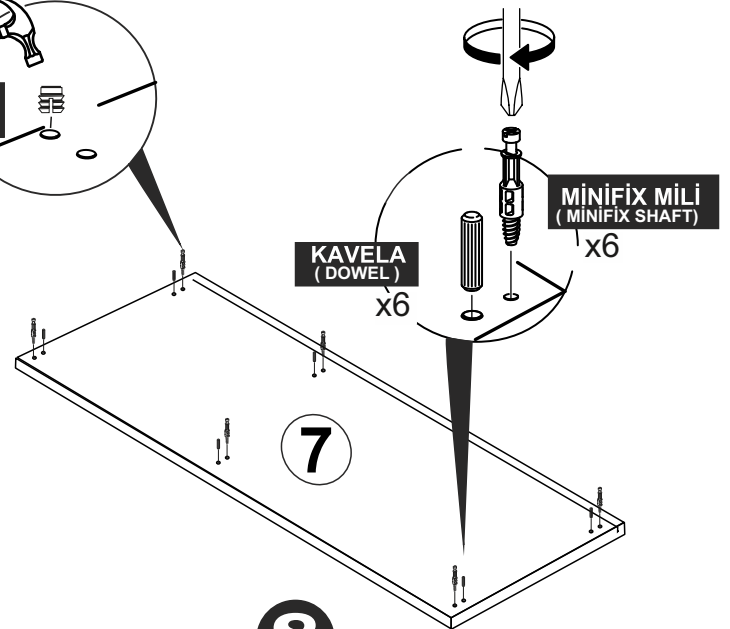

**MINIFIX MİLİ
(MINIFIX SHAFT)**

x6

**KAVELA
(DOWEL)**

x6

8