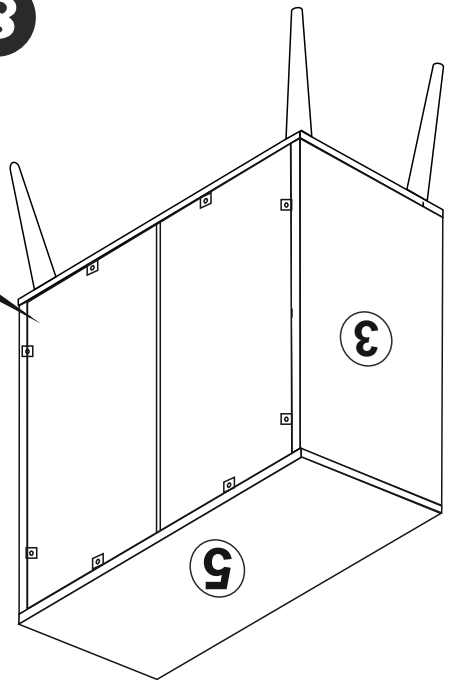

Minifix and Dowel is the main connection material used in products. Before starting assembly, please check the drawings below...

3.5x18 SUNTA VIDASI
(3.5x18 SCREW)
X6

3.5 X 18 SUNTA VIDASI
(3.5 X 18 SCREW)
X8

ARKALIK KOŞE X 8
(CORNER WEDGE)

8

PARÇA KODLAMA / GENERAL VIEW

3