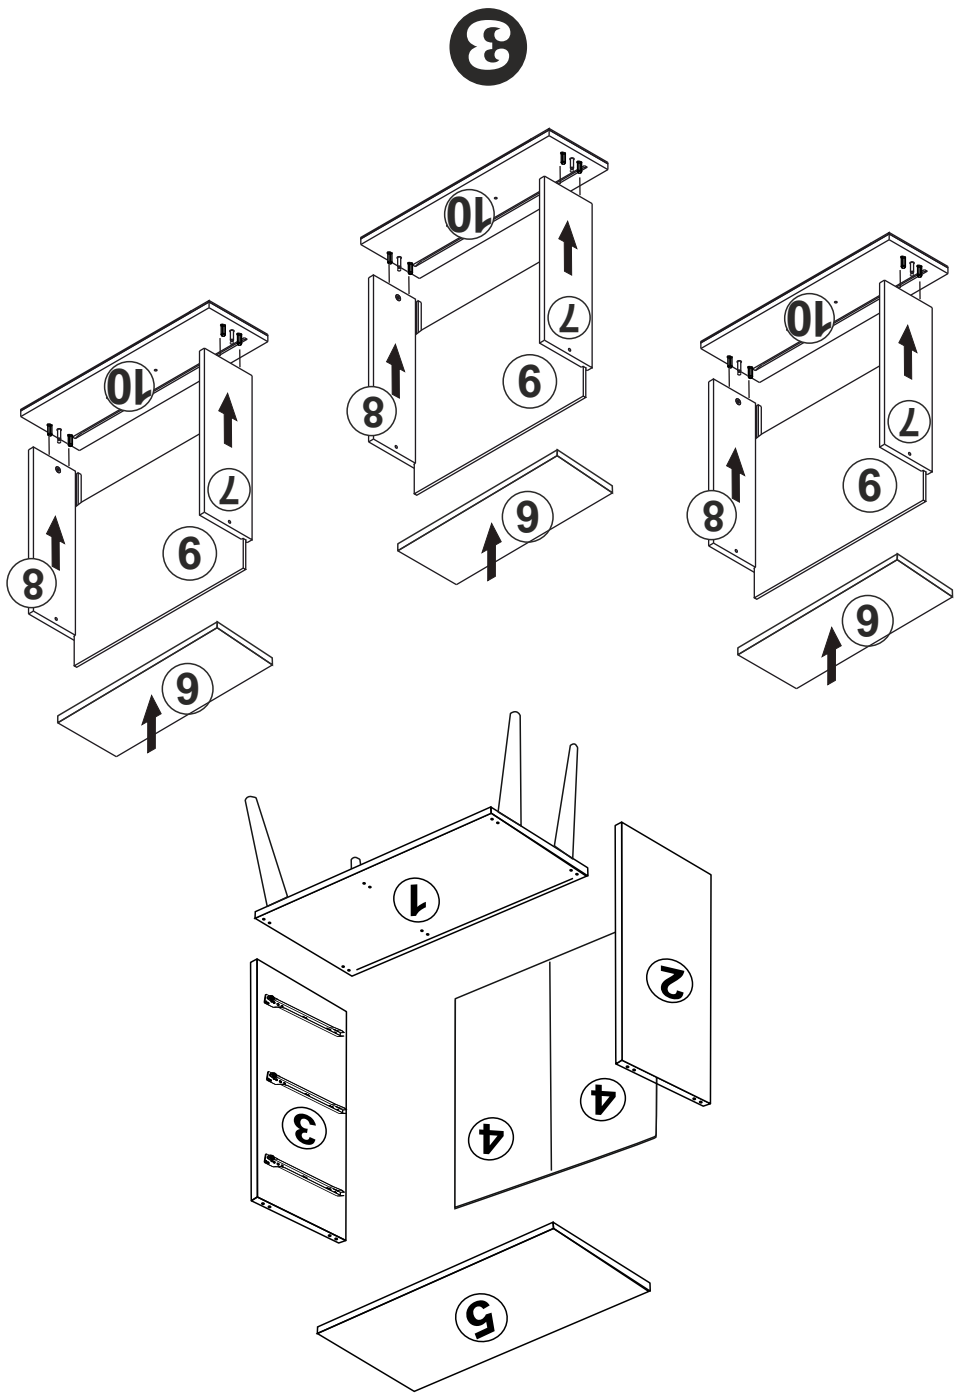

Minifix and Dowel is the main connection material used in products. Before starting assembly, please check the drawings below...

3.5x18 SUNTA VIDASI
(3.5x18 SCREW)
X6

3.5 X 18 SUNTA VIDASI
(3.5 X 18 SCREW)
X8

ARKALIK KOŞE X 8
(CORNER WEDGE)

8

PARÇA KODLAMA / GENERAL VIEW

3