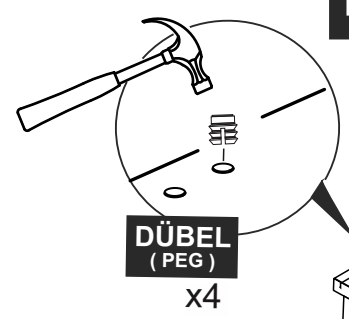

Minifix and Dowel is the main connection material used in products. Before starting assembly, please check the drawings below...

Minifix Dübeli (PEG)

Minifix Gövde (MINİFIX BODY)

Minifix Mil (MINİFIX SHAFT)

Kavela (DOWEL)

PARÇA KODLAMA / GENERAL VIEW

**MINİFİX GÖVDE
(MINİFİX BODY) x4**

**3.5x18 SUNTA VİDASI
(3.5x18 SCREW)
x4**

7

**MINİFİX MİLİ
(MINİFİX SHAFT)
x4**

**KAVELA
(DOWEL)
x4**

**DÜBEL
(PEG)
x4**