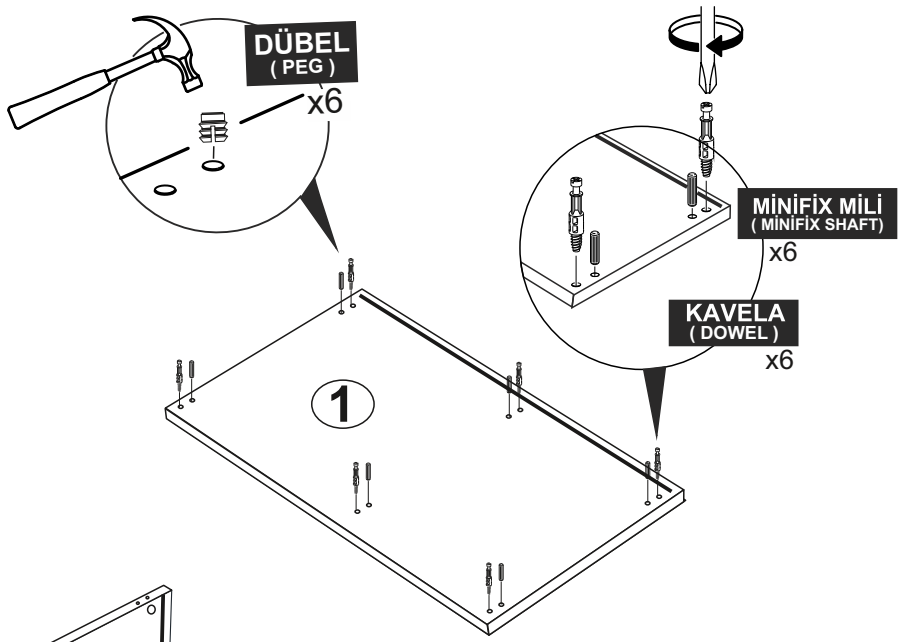

Minifix and Dowel is the main connection material used in products. Before starting assembly, please check the drawings below...

Minifix Dübeli
(PEG)

Minifix Gövde
(MINIFIX BODY)

Minifix Mil
(MINIFIX SHAFT)

Kavela
(DOWEL)

2

PARÇA KODLAMA / GENERAL VIEW

3

12

3.5 X 18 SUNTA VİDASI
(3.5 X 18 SCREW) x12

SÜPER DEVE MENTEŞE X6
(CAMEL HİNGE)

11

4

5

Not : Seyyar Rafları
Çapraz Yerleştirin.
(Place Horizontal On The
Movable Shelves.)

10

MINIFIX GÖVDE
(MINIFIX BODY)
x4

ARKALIK KÖŞE
(CORNER WEDGE)
x8

3.5X18 SUNTA VIDASI
(3.5X18 SCREW)
x8

9