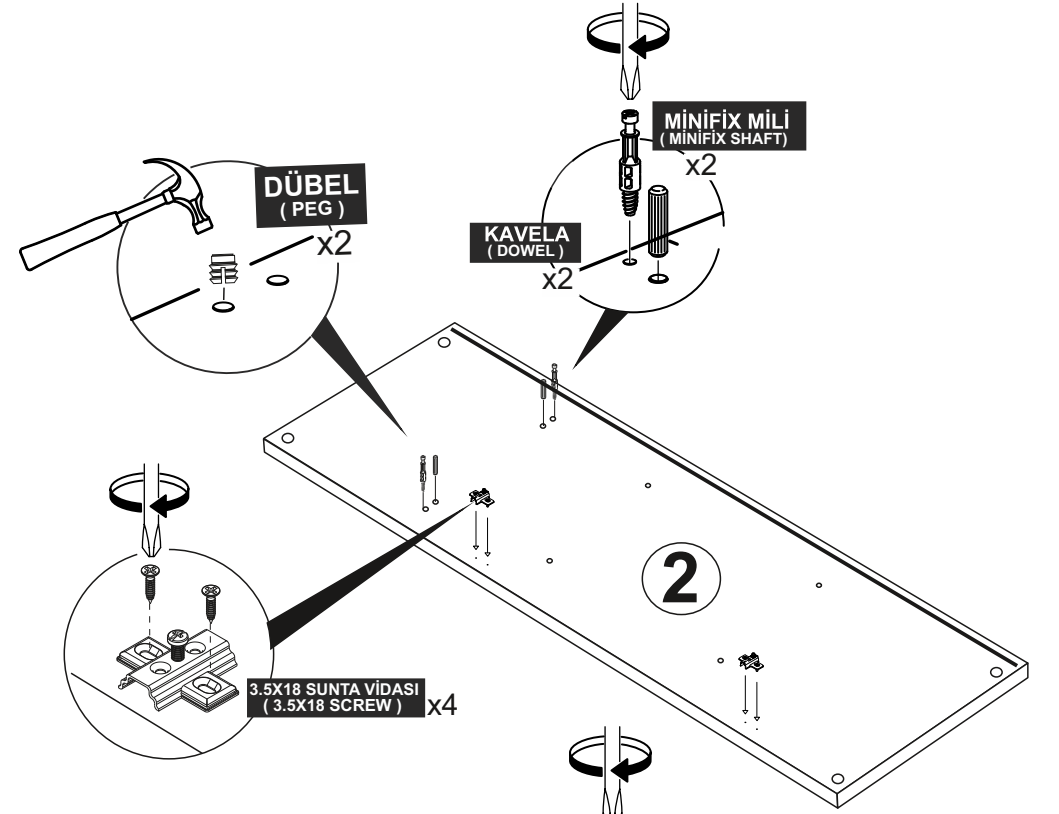

Minifix and Dowel is the main connection material used in products. Before starting assembly, please check the drawings below...

Minifix Dübeli
(PEG)

Minifix Gövde
(MINIFIX BODY)

Minifix Mil
(MINIFIX SHAFT)

Kavela
(DOWEL)

2

PARÇA KODLAMA / GENERAL VIEW

3

12

3.5 X 18 SUNTA VİDASI
(3.5 X 18 SCREW) x12

SÜPER DEVE MENTEŞE X6
(CAMEL HİNGE)

11

4

5

Not : Seyyar Rafları
Çapraz Yerleştirin.
(Place Horizontal On The
Movable Shelves.)

10

MINIFIX GÖVDE
(MINIFIX BODY)
x4

ARKALIK KÖŞE
(CORNER WEDGE)
x8

3.5X18 SUNTA VIDASI
(3.5X18 SCREW)
x8

9