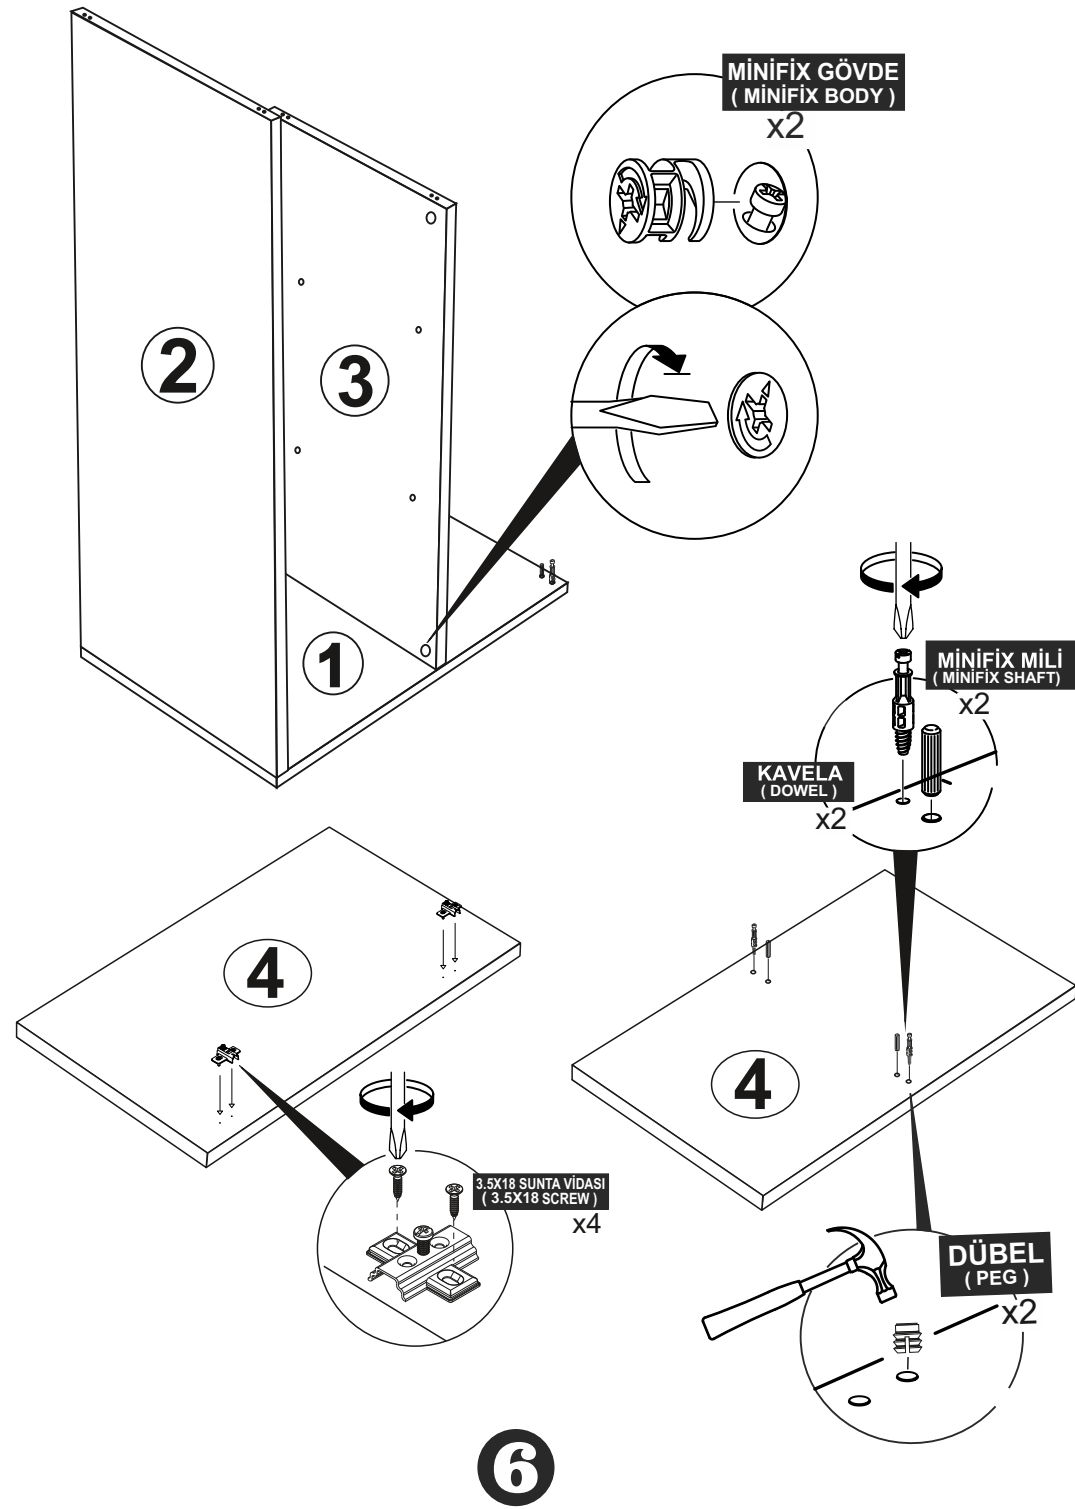

Minifix and Dowel is the main connection material used in products. Before starting assembly, please check the drawings below...

Minifix Dübeli
(PEG)

Minifix Gövde
(MINIFIX BODY)

Minifix Mil
(MINIFIX SHAFT)

4

5

Not : Seyyar Rafları
Çapraz Yerleştirin.
(Place Horizontal On The
Movable Shelves.)

10

MINIFIX GÖVDE
(MINIFIX BODY)
x4

ARKALIK KÖŞE
(CORNER WEDGE)
x8

3.5X18 SUNTA VIDASI
(3.5X18 SCREW)
x8

9

MINIFIX GÖVDE
(MINIFIX BODY)
x2

MINIFIX MİLİ
(MINIFIX SHAFT)
x2

KAVELA
(DOWEL)
x2

DÜBEL
(PEG)
x2

3.5X18 SUNTA VIDASI
(3.5X18 SCREW)
x4

6