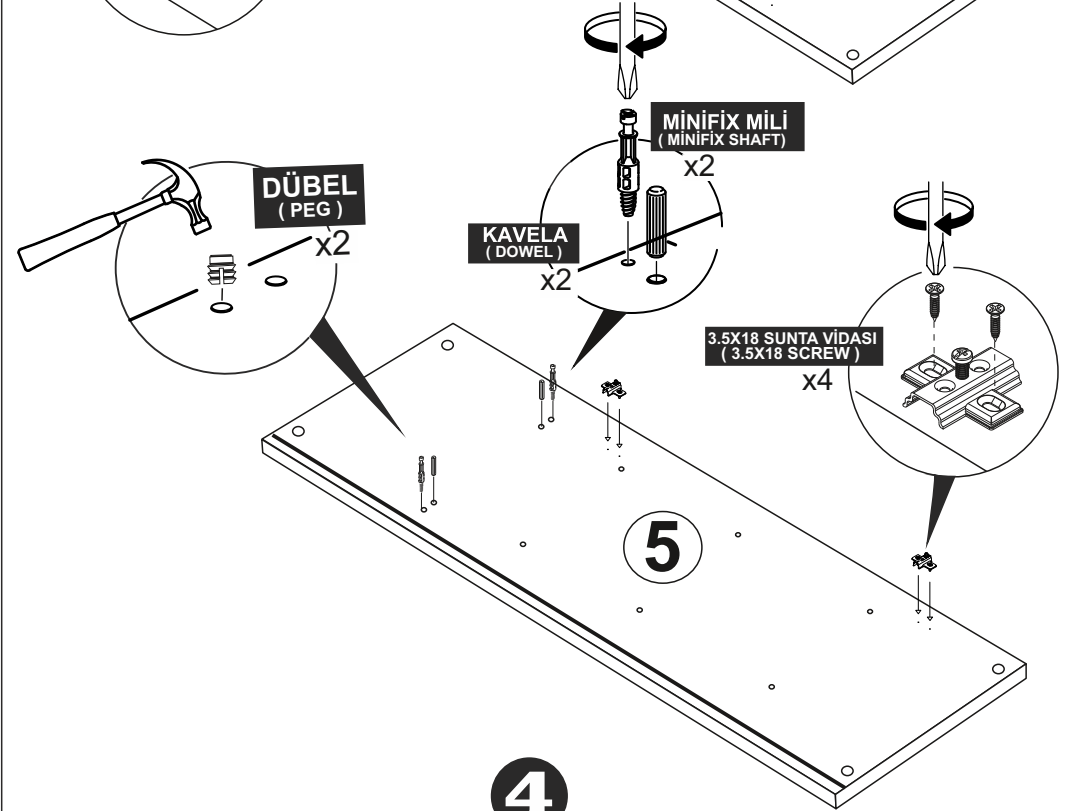

Minifix and Dowel is the main connection material used in products. Before starting assembly, please check the drawings below...

Minifix Dübeli
(PEG)

Minifix Gövde
(MINIFIX BODY)

Minifix Mil
(MINIFIX SHAFT)

Kavela
(DOWEL)

2

PARÇA KODLAMA / GENERAL VIEW

3

12

3.5 X 18 SUNTA VİDASI
(3.5 X 18 SCREW) x12

SÜPER DEVE MENTEŞE X6
(CAMEL HİNGE)

11

4

5

Not : Seyyar Rafları
Çapraz Yerleştirin.
(Place Horizontal On The
Movable Shelves.)

10

MINIFIX GÖVDE
(MINIFIX BODY)
x4

ARKALIK KÖŞE
(CORNER WEDGE)
x8

3.5X18 SUNTA VIDASI
(3.5X18 SCREW)
x8

9