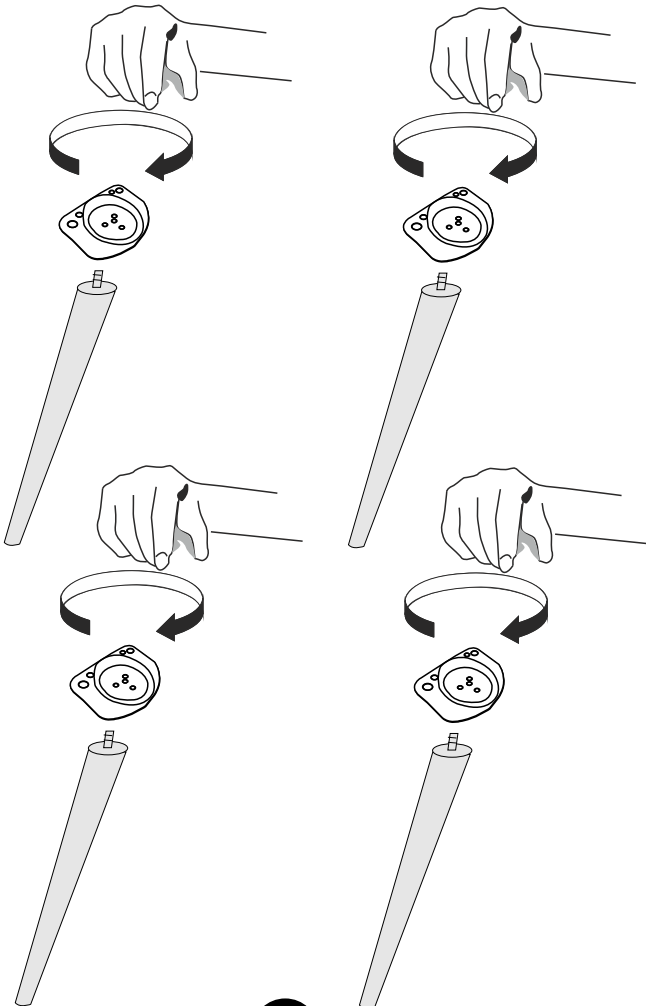

3.5*18 SCREW x 12

İRÖN X 4

WOODEN FOOT AYAK X 4

6*15 SCREW X 16

* FIX THE ACCESORIES AS SHOWN FOLLOW THE INSTALLATION SEQUENCE WHILE INSTALLING THE PRODUCT .

1

STUDY DESK, ASSEMBLY GUIDE

2