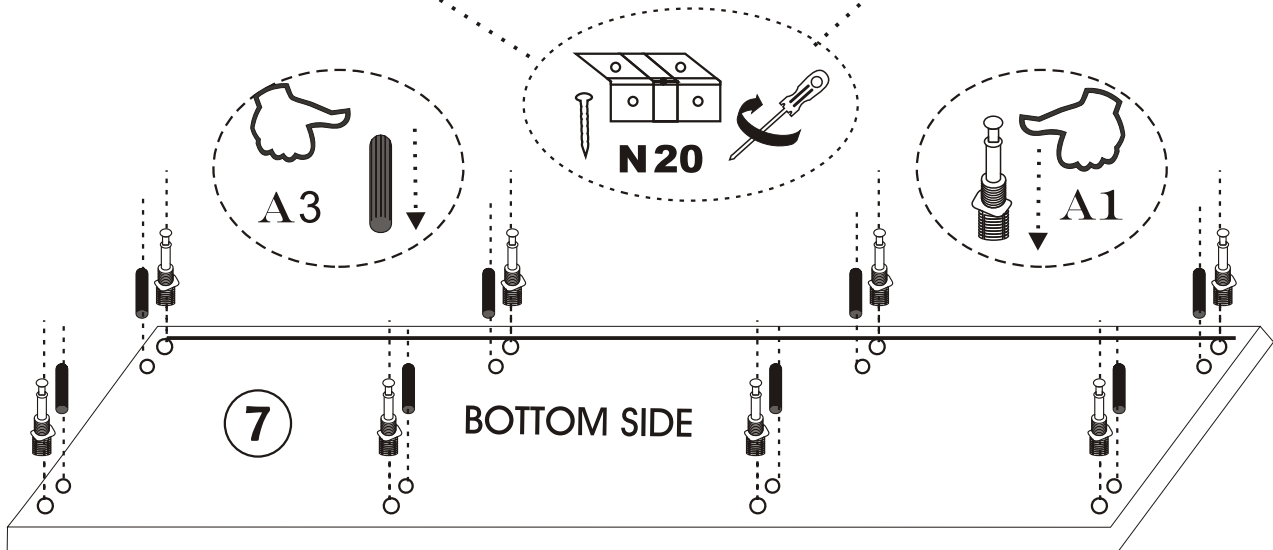

Lupin

Assembly Manual

KALUNE DESIGN
furniture

A1

Lupin

Lupin

ATTENTION !!

Minifix is the main connection material used in Decortile products ,
Before starting assembly , Please check the drawings below

Accessory List

A1 Minifix  28X	A2 Minifix  28X	B6  6X	F16 4X35 m  10X	T25  1x
A3  28X	N20 3,5 x 18  48X		T24  12X	F17  8X

GENERAL VIEW

1

2

4

5

6