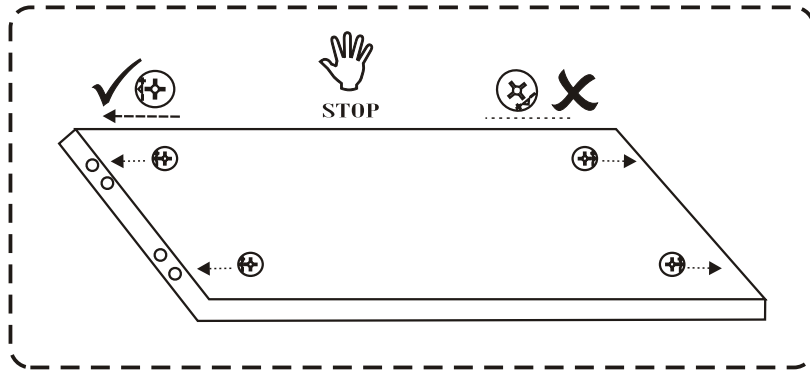

Lupin

Assembly Manual

KALUNE DESIGN
furniture

A1

Lupin

Lupin

ATTENTION !!

Minifix is the main connection material used in Decortile products ,
Before starting assembly , Please check the drawings below

Accessory List

A1 Minifix  28X	A2 Minifix  28X	B6  6X	F16 4X35 m  10X	T25  1x
A3  28X	N20 3,5 x 18  48X		T24  12X	F17  8X

GENERAL VIEW

1

2

4

5

6