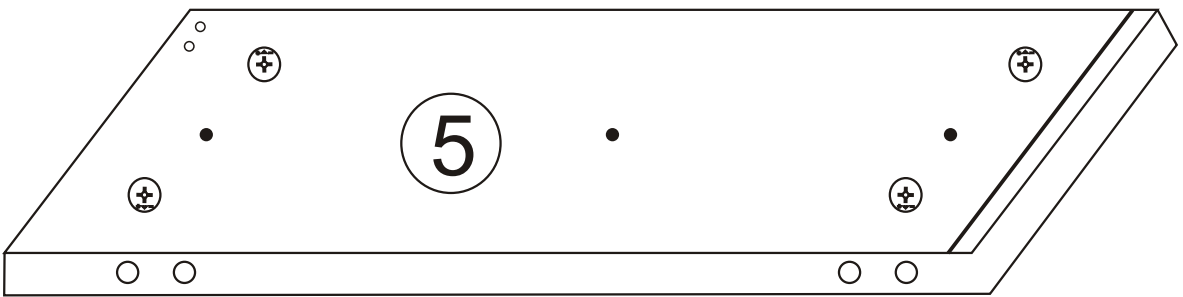

Lupin

Assembly Manual

KALUNE DESIGN
furniture

A1

Lupin

Lupin

ATTENTION !!

Minifix is the main connection material used in Decortile products ,
Before starting assembly , Please check the drawings below

Accessory List

A1 Minifix  28X	A2 Minifix  28X	B6  6X	F16 4X35 m  10X	T25  1x
A3  28X	N20 3,5 x 18  48X		T24  12X	F17  8X

GENERAL VIEW

1

2

4

5

6