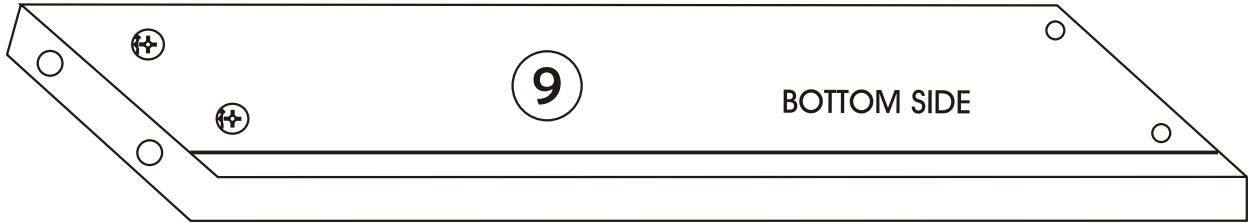

Lupin

Assembly Manual

KALUNE DESIGN
furniture

A1

Lupin

Lupin

ATTENTION !!

Minifix is the main connection material used in Decortile products ,
Before starting assembly , Please check the drawings below

Accessory List

A1 Minifix  28X	A2 Minifix  28X	B6  6X	F16 4X35 m  10X	T25  1x
A3  28X	N20 3,5 x 18  48X		T24  12X	F17  8X

GENERAL VIEW

1

2

4

5

6