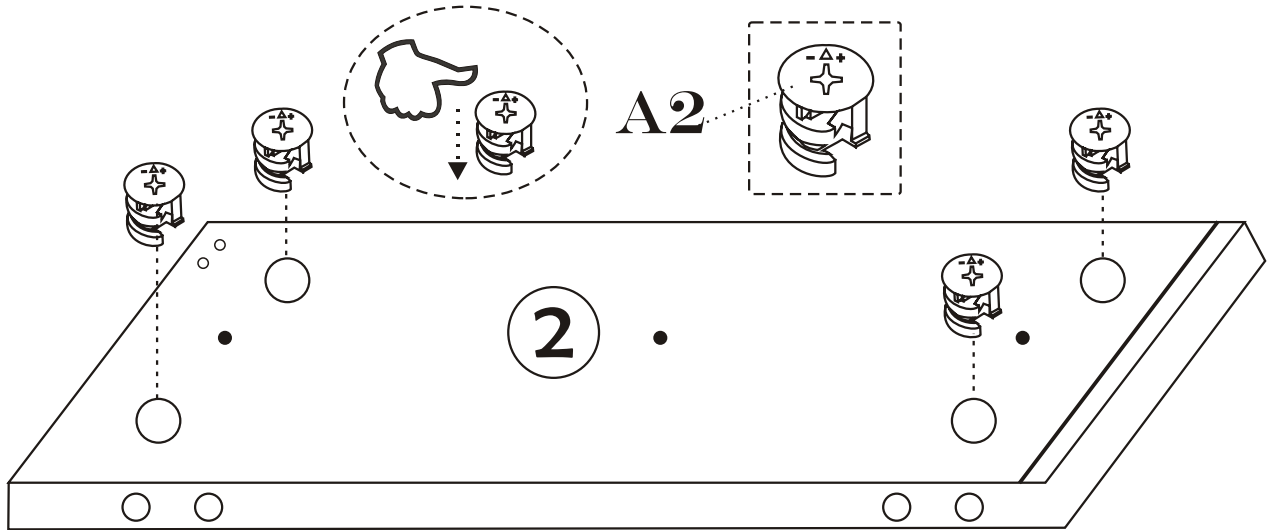

Lupin

Assembly Manual

KALUNE DESIGN
furniture

A1

Lupin

Lupin

ATTENTION !!

Minifix is the main connection material used in Decortile products ,
Before starting assembly , Please check the drawings below

Accessory List

A1 Minifix  28X	A2 Minifix  28X	B6  6X	F16 4X35 m  10X	T25  1x
A3  28X	N20 3,5 x 18  48X		T24  12X	F17  8X

GENERAL VIEW

1

2

4

5

6