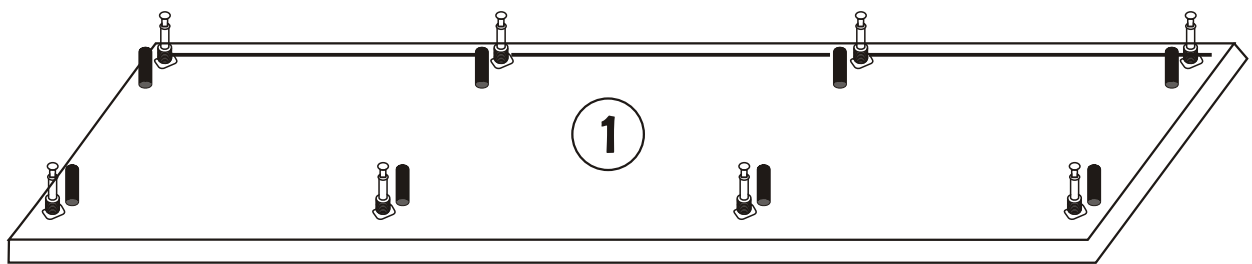

Lupin

Assembly Manual

KALUNE DESIGN
furniture

A1

Lupin

Lupin

ATTENTION !!

Minifix is the main connection material used in Decortile products ,
Before starting assembly , Please check the drawings below

Accessory List

A1 Minifix  28X	A2 Minifix  28X	B6  6X	F16 4X35 m  10X	T25  1x
A3  28X	N20 3,5 x 18  48X		T24  12X	F17  8X

GENERAL VIEW

1

2

4

5

6