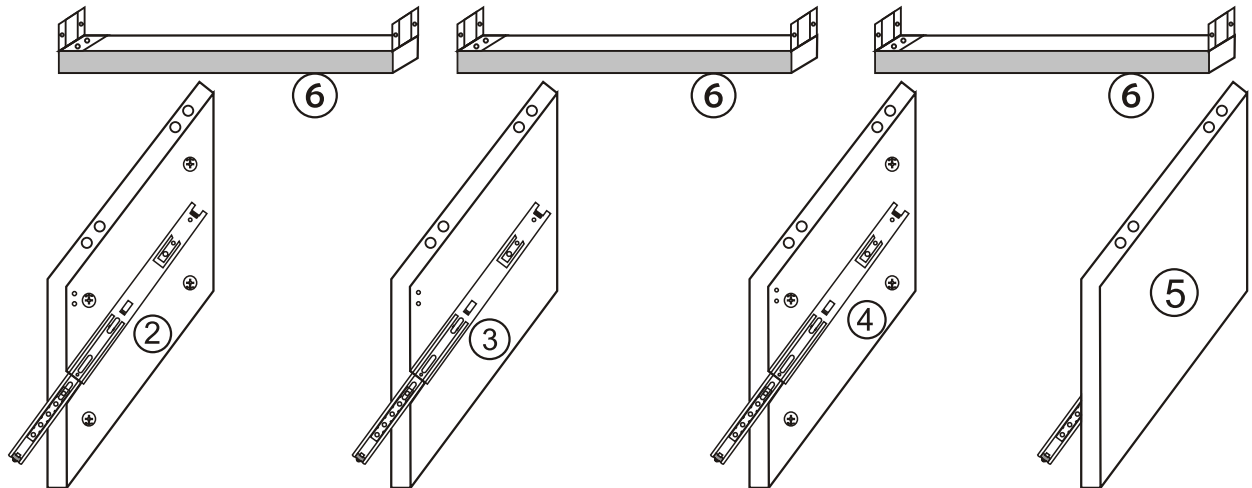

Lupin

Assembly Manual

KALUNE DESIGN
furniture

A1

Lupin

Lupin

ATTENTION !!

Minifix is the main connection material used in Decortile products ,
Before starting assembly , Please check the drawings below

Accessory List

A1 Minifix  28X	A2 Minifix  28X	B6  6X	F16 4X35 m  10X	T25  1x
A3  28X	N20 3,5 x 18  48X		T24  12X	F17  8X

GENERAL VIEW

1

2

4

5

6