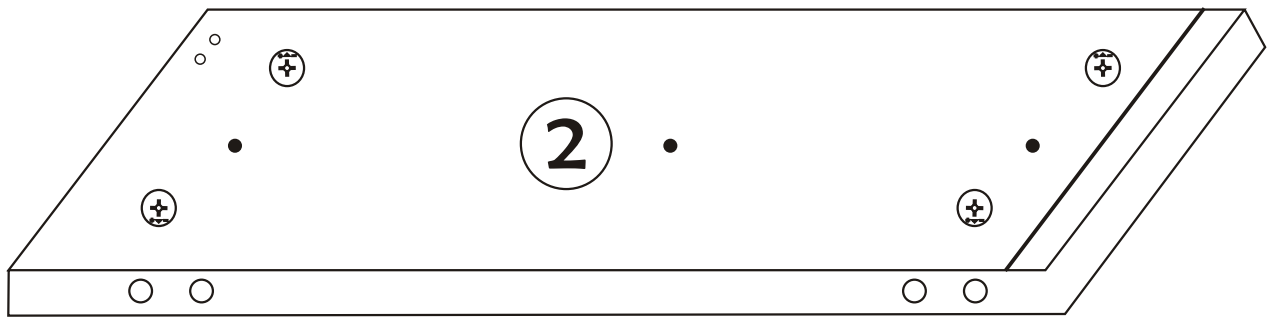

Lupin

Assembly Manual

KALUNE DESIGN
furniture

A1

Lupin

Lupin

ATTENTION !!

Minifix is the main connection material used in Decortile products ,
Before starting assembly , Please check the drawings below

Accessory List

A1 Minifix  28X	A2 Minifix  28X	B6  6X	F16 4X35 m  10X	T25  1x
A3  28X	N20 3,5 x 18  48X		T24  12X	F17  8X

GENERAL VIEW

1

2

4

5

6