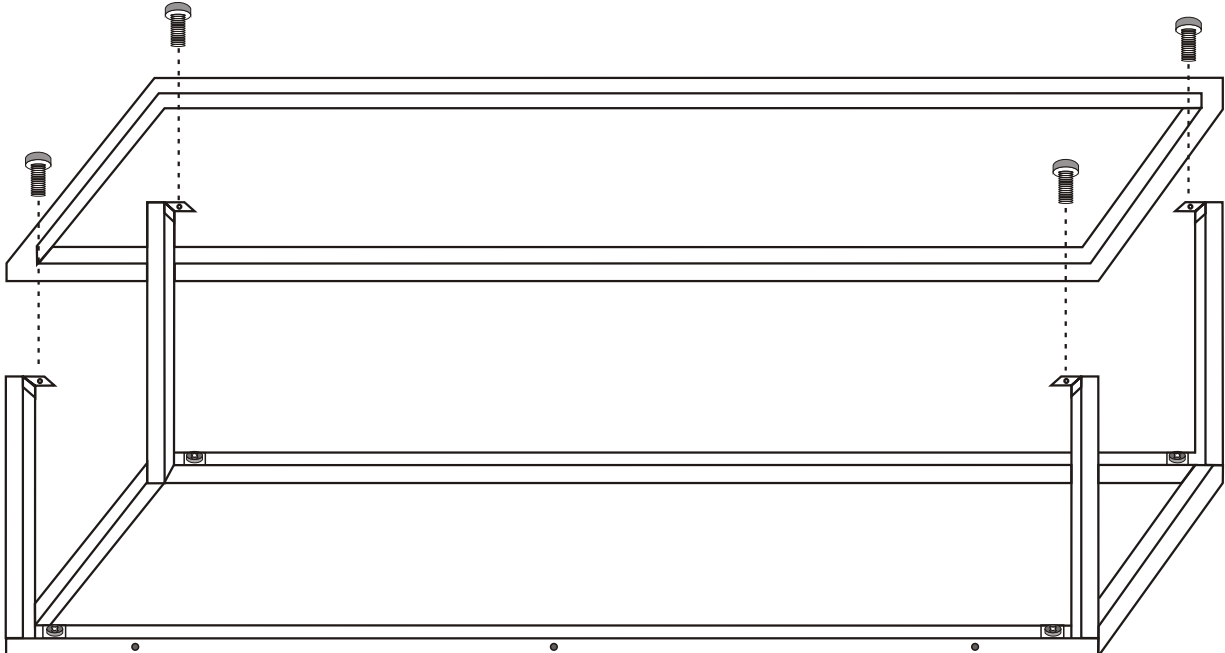

Lupin

Assembly Manual

KALUNE DESIGN
furniture

A1

Lupin

Lupin

ATTENTION !!

Minifix is the main connection material used in Decortile products ,
Before starting assembly , Please check the drawings below

Accessory List

A1 Minifix  28X	A2 Minifix  28X	B6  6X	F16 4X35 m  10X	T25  1x
A3  28X	N20 3,5 x 18  48X		T24  12X	F17  8X

GENERAL VIEW

1

2

4

5

6