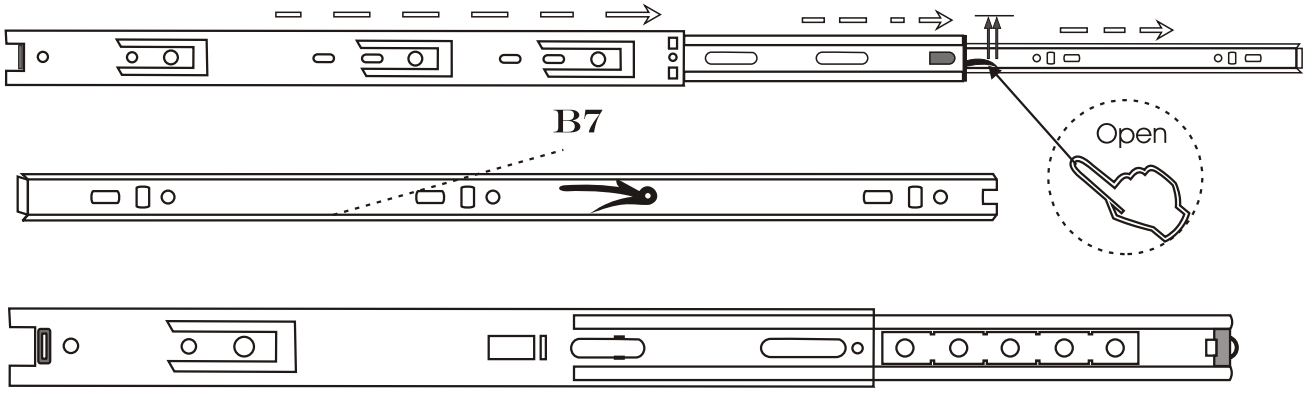

Lupin

Assembly Manual

KALUNE DESIGN
furniture

A1

Lupin

Lupin

ATTENTION !!

Minifix is the main connection material used in Decortile products ,
Before starting assembly , Please check the drawings below

Accessory List

A1 Minifix  28X	A2 Minifix  28X	B6  6X	F16 4X35 m  10X	T25  1x
A3  28X	N20 3,5 x 18  48X		T24  12X	F17  8X

GENERAL VIEW

1

2

4

5

6