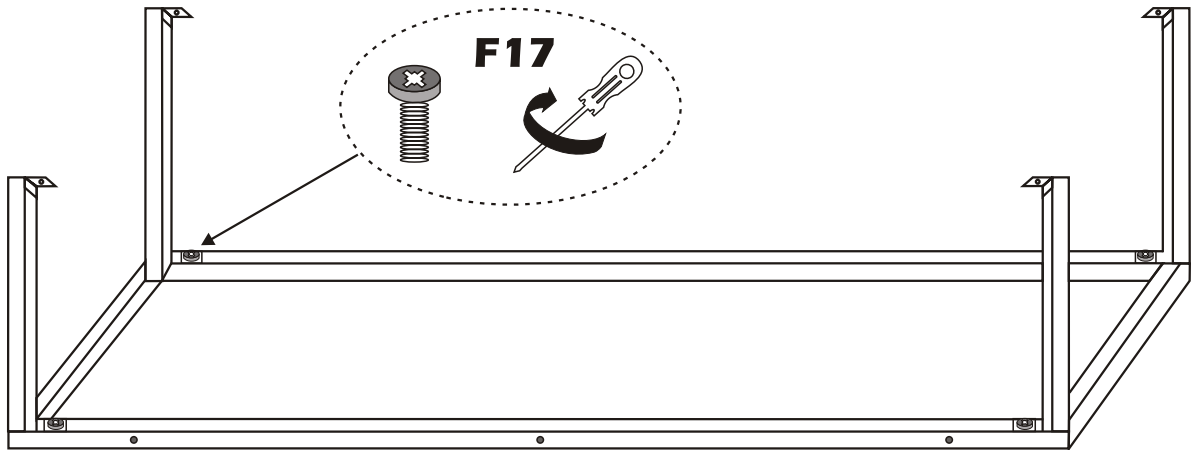

Lupin

Assembly Manual

KALUNE DESIGN
furniture

A1

Lupin

Lupin

ATTENTION !!

Minifix is the main connection material used in Decortile products ,
Before starting assembly , Please check the drawings below

Accessory List

A1 Minifix  28X	A2 Minifix  28X	B6  6X	F16 4X35 m  10X	T25  1x
A3  28X	N20 3,5 x 18  48X		T24  12X	F17  8X

GENERAL VIEW

1

2

4

5

6