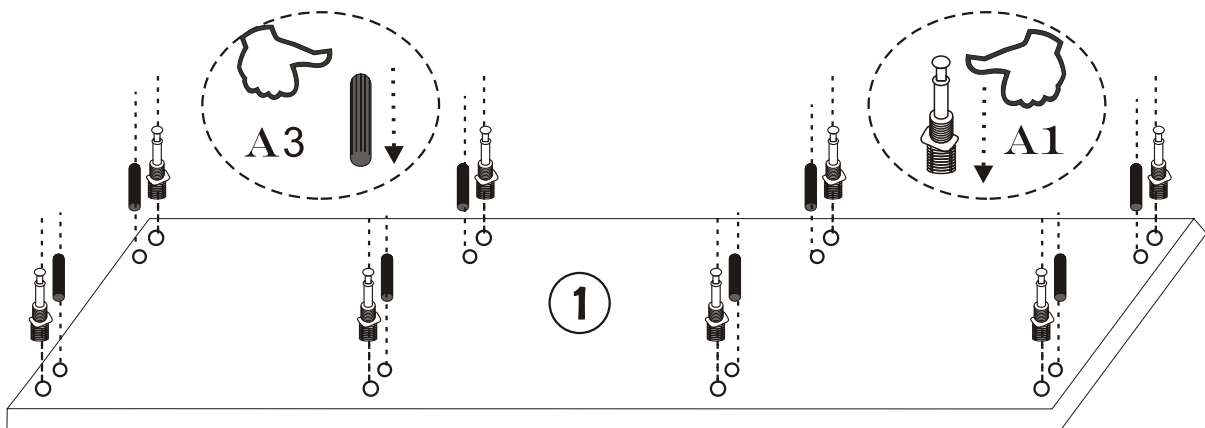

Lupin

Assembly Manual

KALUNE DESIGN
furniture

A1

Lupin

Lupin

ATTENTION !!

Minifix is the main connection material used in Decortile products ,
Before starting assembly , Please check the drawings below

Accessory List

A1 Minifix  28X	A2 Minifix  28X	B6  6X	F16 4X35 m  10X	T25  1x
A3  28X	N20 3,5 x 18  48X		T24  12X	F17  8X

GENERAL VIEW

1

2

4

5

6