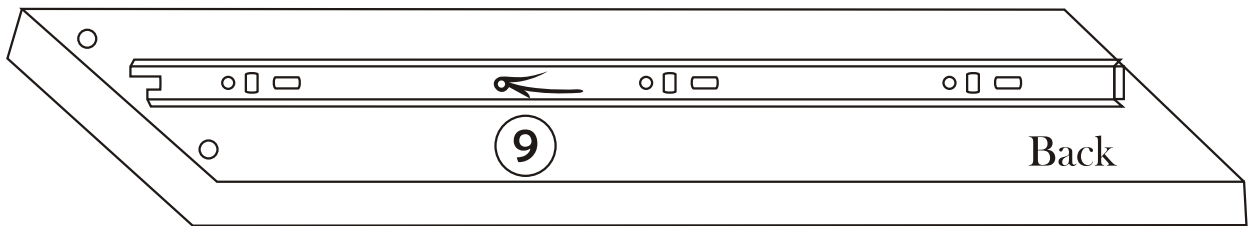

Lupin

Assembly Manual

KALUNE DESIGN
furniture

A1

Lupin

Lupin

ATTENTION !!

Minifix is the main connection material used in Decortile products ,
Before starting assembly , Please check the drawings below

Accessory List

A1 Minifix  28X	A2 Minifix  28X	B6  6X	F16 4X35 m  10X	T25  1x
A3  28X	N20 3,5 x 18  48X		T24  12X	F17  8X

GENERAL VIEW

1

2

4

5

6