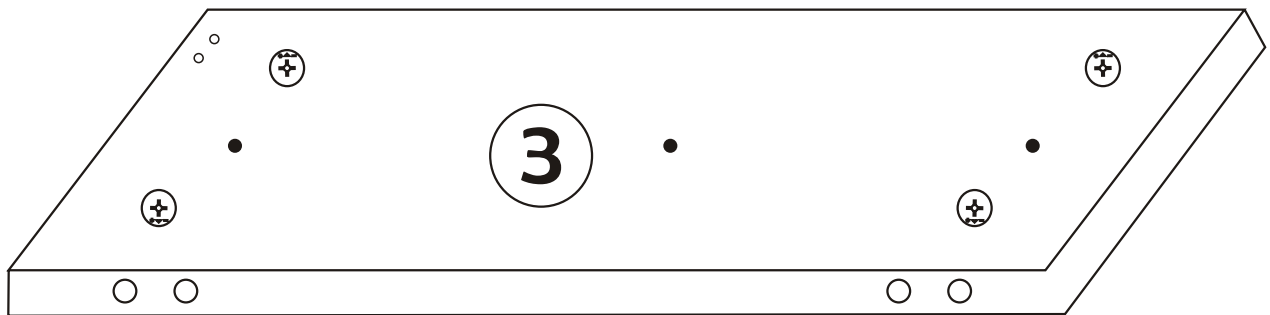

Lupin

Assembly Manual

KALUNE DESIGN
furniture

A1

Lupin

Lupin

ATTENTION !!

Minifix is the main connection material used in Decortile products ,
Before starting assembly , Please check the drawings below

Accessory List

A1 Minifix  28X	A2 Minifix  28X	B6  6X	F16 4X35 m  10X	T25  1x
A3  28X	N20 3,5 x 18  48X		T24  12X	F17  8X

GENERAL VIEW

1

2

4

5

6