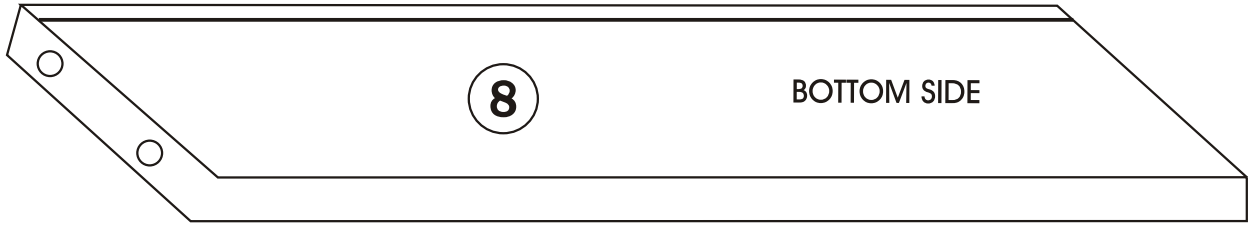

Lupin

Assembly Manual

KALUNE DESIGN
furniture

A1

Lupin

Lupin

ATTENTION !!

Minifix is the main connection material used in Decortile products ,
Before starting assembly , Please check the drawings below

Accessory List

A1 Minifix  28X	A2 Minifix  28X	B6  6X	F16 4X35 m  10X	T25  1x
A3  28X	N20 3,5 x 18  48X		T24  12X	F17  8X

GENERAL VIEW

1

2

4

5

6