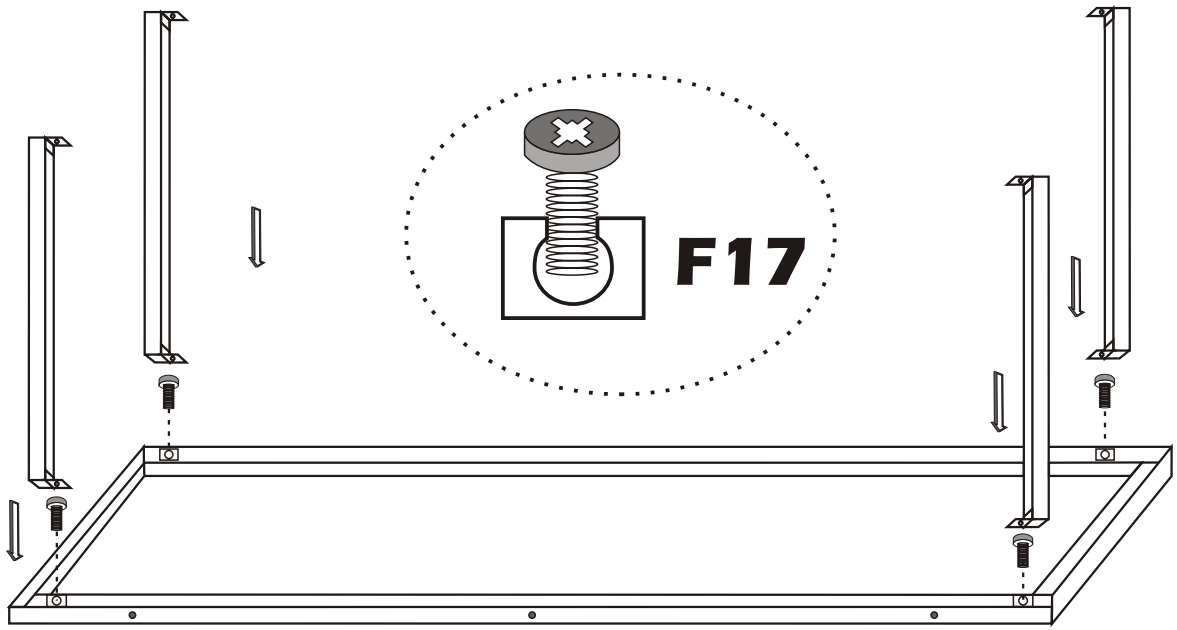

Lupin

Assembly Manual

KALUNE DESIGN
furniture

A1

Lupin

Lupin

ATTENTION !!

Minifix is the main connection material used in Decortile products ,
Before starting assembly , Please check the drawings below

Accessory List

A1 Minifix  28X	A2 Minifix  28X	B6  6X	F16 4X35 m  10X	T25  1x
A3  28X	N20 3,5 x 18  48X		T24  12X	F17  8X

GENERAL VIEW

1

2

4

5

6