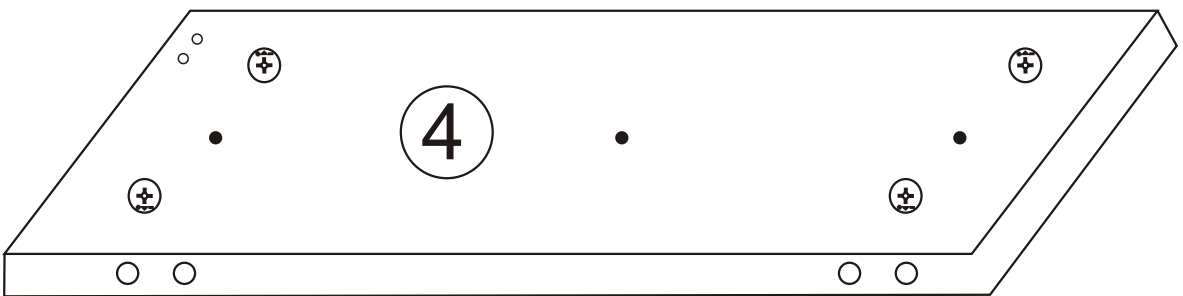

Lupin

Assembly Manual

KALUNE DESIGN
furniture

A1

Lupin

Lupin

ATTENTION !!

Minifix is the main connection material used in Decortile products ,
Before starting assembly , Please check the drawings below

Accessory List

A1 Minifix  28X	A2 Minifix  28X	B6  6X	F16 4X35 m  10X	T25  1x
A3  28X	N20 3,5 x 18  48X		T24  12X	F17  8X

GENERAL VIEW

1

2

4

5

6