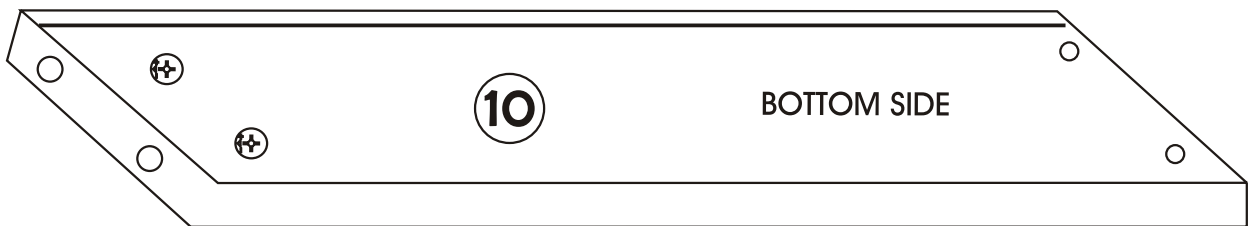

Lupin

Assembly Manual

KALUNE DESIGN
furniture

A1

Lupin

Lupin

ATTENTION !!

Minifix is the main connection material used in Decortile products ,
Before starting assembly , Please check the drawings below

Accessory List

A1 Minifix  28X	A2 Minifix  28X	B6  6X	F16 4X35 m  10X	T25  1x
A3  28X	N20 3,5 x 18  48X		T24  12X	F17  8X

GENERAL VIEW

1

2

4

5

6