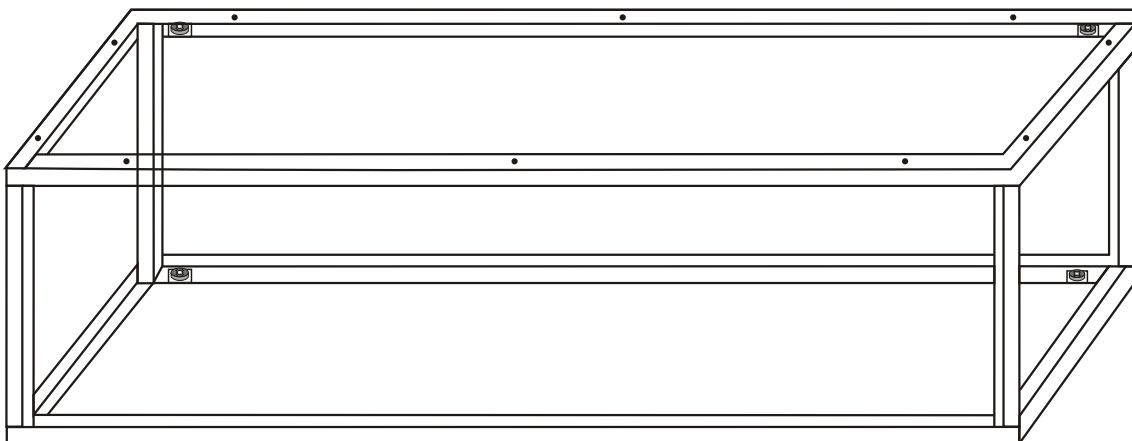

Lupin

Assembly Manual

KALUNE DESIGN
furniture

A1

Lupin

Lupin

ATTENTION !!

Minifix is the main connection material used in Decortile products ,
Before starting assembly , Please check the drawings below

Accessory List

A1 Minifix  28X	A2 Minifix  28X	B6  6X	F16 4X35 m  10X	T25  1x
A3  28X	N20 3,5 x 18  48X		T24  12X	F17  8X

GENERAL VIEW

1

2

4

5

6