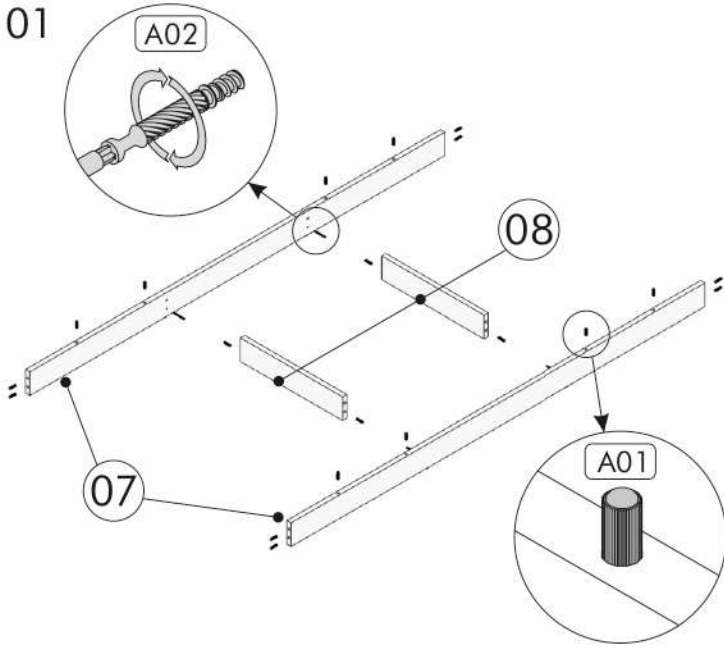

During installation, carefully review all steps in the manual.

After the installation process is completed, check the integrity of all connection points.

After the assembly, carry the product as 2 people.

You can contact our company about the topics you are curious about.

PARÇA LİSTESİ / LIST OF PART

AKSESUAR LİSTESİ / LIST OF ACCESSORY

Tanım / Code	Ebat / Dimension	Adet / Pieces	AKSESUAR LİSTESİ / LIST OF ACCESSORY		
1	1761 x 490 x 18	1	 x52	 x44	 x44
2	1799 x 515 x 18	1	A01 Kavela	A02 Dişli Mil	A03 Gövde
3	2082 x 490 x 18	1	 x210	 x108	 x18
4	1977 x 490 x 18	1	A05 Arkalık Çivisi	A06 3,5x18	A08 4x50
5	1977 x 490 x 18	1	 x8	 x16	 x22
6	2082 x 490 x 18	1	A10 Raf Pimi	A11 Kulp Vidası	A12 Mentşe Tabanı
7	1761 x 87 x 18	2	 x8	 x14	 x2
8	434 x 87 x 18	2	A13 Mentşe Düz	A14 Mentşe Yarım Deve	A16 Ray 45cm
9	581 x 490 x 18	2	 x6	 x8	 x3
10	572 x 490 x 18	2	A21 Askı Flanş	A41 Ray Vidası	A67 Askı Borusu 56,5x3
11	581 x 490 x 18	2	 x8		
12	1989 x 296 x 18	1	A77 Kulp		
13	1989 x 296 x 18	1			
14	1605 x 296 x 18	1			
15	1605 x 296 x 18	1			
16	596 x 188 x 18	2			
17	519 x 100 x 18	2			
18	450 x 100 x 18	2			
19	450 x 100 x 18	2			
20	551 x 453 x 3	2			
21	2010 x 299 x 3	2			
22	1618 x 299 x 3	2			
23	598 x 392 x 3	1			