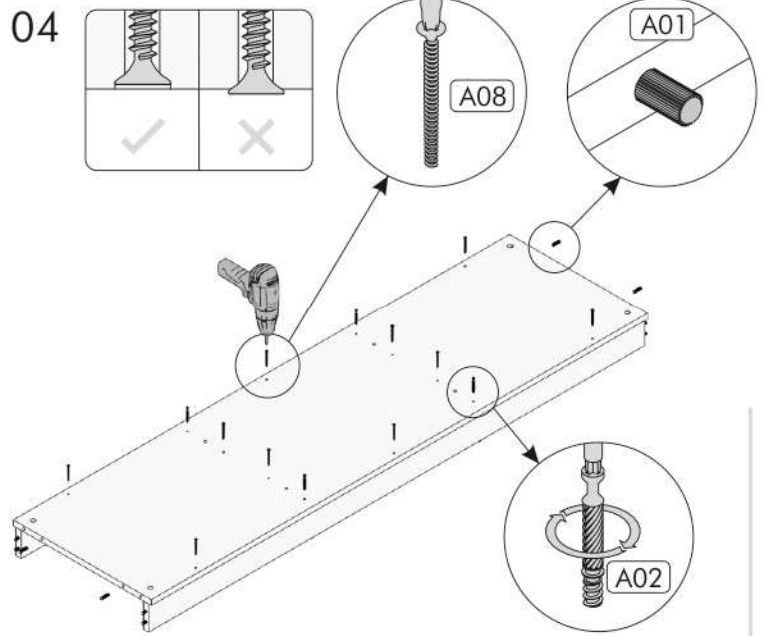

During installation, carefully review all steps in the manual.

After the installation process is completed, check the integrity of all connection points.

After the assembly, carry the product as 2 people.

You can contact our company about the topics you are curious about.

PARÇA LİSTESİ / LIST OF PART

AKSESUAR LİSTESİ / LIST OF ACCESSORY

Tanım / Code	Ebat / Dimension	Adet / Pieces	AKSESUAR LİSTESİ / LIST OF ACCESSORY		
1	1761 x 490 x 18	1	 x52	 x44	 x44
2	1799 x 515 x 18	1	A01 Kavela	A02 Dişli Mil	A03 Gövde
3	2082 x 490 x 18	1	 x210	 x108	 x18
4	1977 x 490 x 18	1	A05 Arkalık Çivisi	A06 3,5x18	A08 4x50
5	1977 x 490 x 18	1	 x8	 x16	 x22
6	2082 x 490 x 18	1	A10 Raf Pimi	A11 Kulp Vidası	A12 Mentşe Tabanı
7	1761 x 87 x 18	2	 x8	 x14	 x2
8	434 x 87 x 18	2	A13 Mentşe Düz	A14 Mentşe Yarım Deve	A16 Ray 45cm
9	581 x 490 x 18	2	 x6	 x8	 x3
10	572 x 490 x 18	2	A21 Askı Flanş	A41 Ray Vidası	A67 Askı Borusu 56,5x3
11	581 x 490 x 18	2	 x8		
12	1989 x 296 x 18	1	A77 Kulp		
13	1989 x 296 x 18	1			
14	1605 x 296 x 18	1			
15	1605 x 296 x 18	1			
16	596 x 188 x 18	2			
17	519 x 100 x 18	2			
18	450 x 100 x 18	2			
19	450 x 100 x 18	2			
20	551 x 453 x 3	2			
21	2010 x 299 x 3	2			
22	1618 x 299 x 3	2			
23	598 x 392 x 3	1			