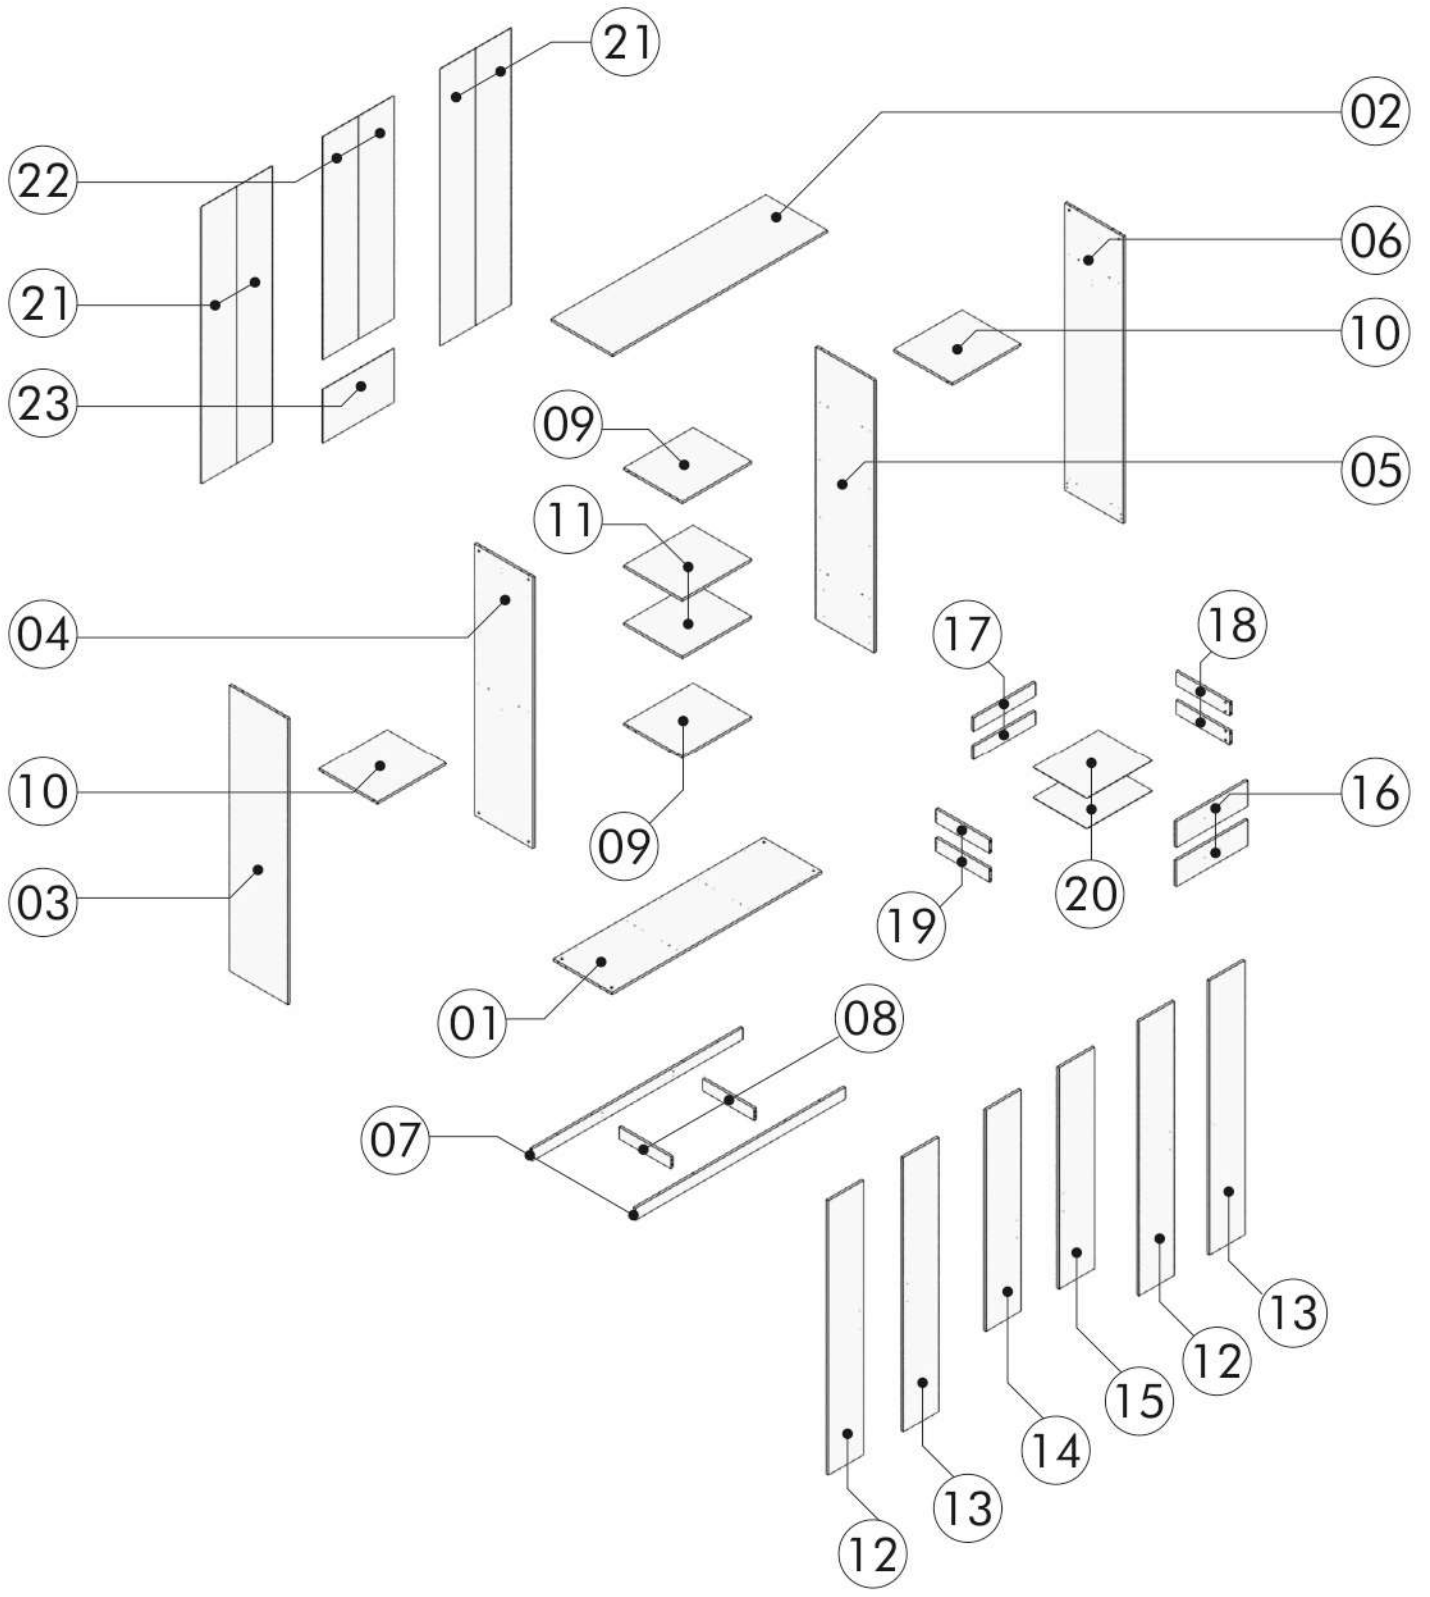

During installation, carefully review all steps in the manual.

After the installation process is completed, check the integrity of all connection points.

After the assembly, carry the product as 2 people.

You can contact our company about the topics you are curious about.

PARÇA LİSTESİ / LIST OF PART

AKSESUAR LİSTESİ / LIST OF ACCESSORY

Tanım / Code	Ebat / Dimension	Adet / Pieces	AKSESUAR LİSTESİ / LIST OF ACCESSORY		
1	1761 x 490 x 18	1	 x52	 x44	 x44
2	1799 x 515 x 18	1	A01 Kavela	A02 Dişli Mil	A03 Gövde
3	2082 x 490 x 18	1	 x210	 x108	 x18
4	1977 x 490 x 18	1	A05 Arkalık Çivisi	A06 3,5x18	A08 4x50
5	1977 x 490 x 18	1	 x8	 x16	 x22
6	2082 x 490 x 18	1	A10 Raf Pimi	A11 Kulp Vidası	A12 Mentşe Tabanı
7	1761 x 87 x 18	2	 x8	 x14	 x2
8	434 x 87 x 18	2	A13 Mentşe Düz	A14 Mentşe Yarım Deve	A16 Ray 45cm
9	581 x 490 x 18	2	 x6	 x8	 x3
10	572 x 490 x 18	2	A21 Askı Flanş	A41 Ray Vidası	A67 Askı Borusu 56,5x3
11	581 x 490 x 18	2	 x8		
12	1989 x 296 x 18	1	A77 Kulp		
13	1989 x 296 x 18	1			
14	1605 x 296 x 18	1			
15	1605 x 296 x 18	1			
16	596 x 188 x 18	2			
17	519 x 100 x 18	2			
18	450 x 100 x 18	2			
19	450 x 100 x 18	2			
20	551 x 453 x 3	2			
21	2010 x 299 x 3	2			
22	1618 x 299 x 3	2			
23	598 x 392 x 3	1			