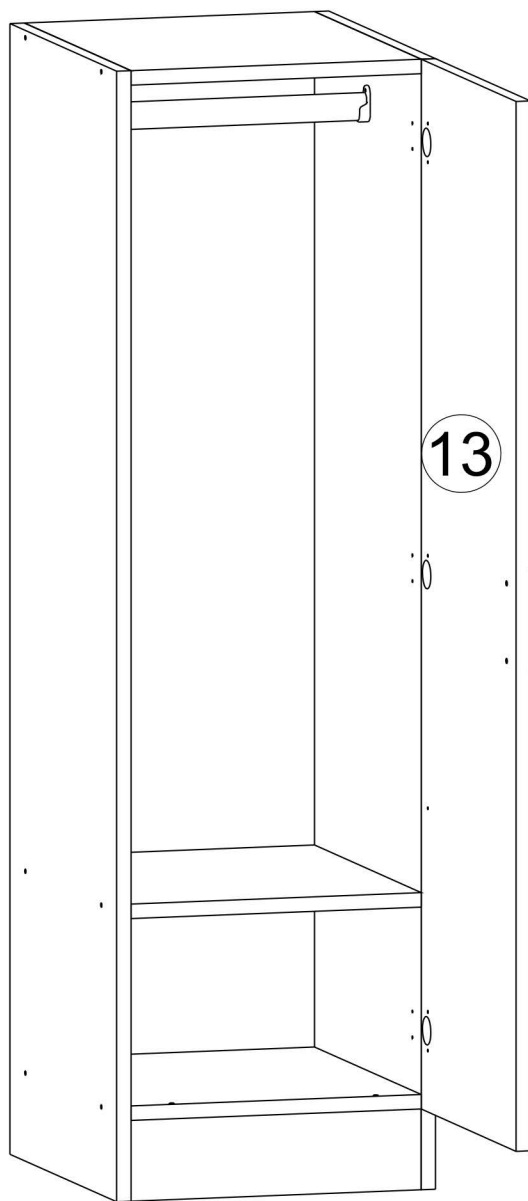

Have you seen our other products ?