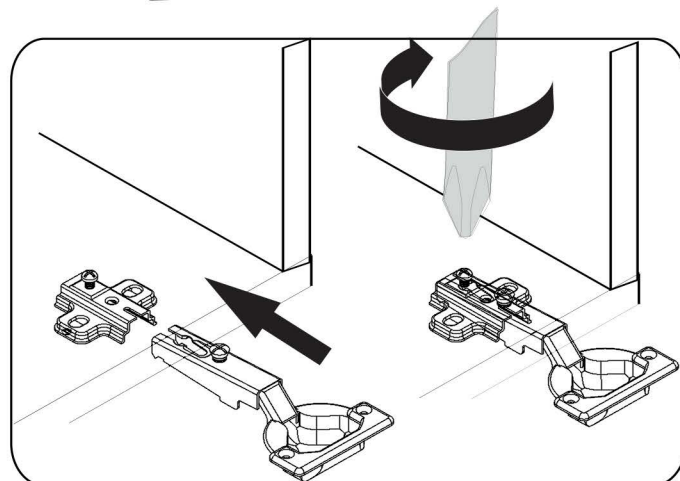

Have you seen our other products ?